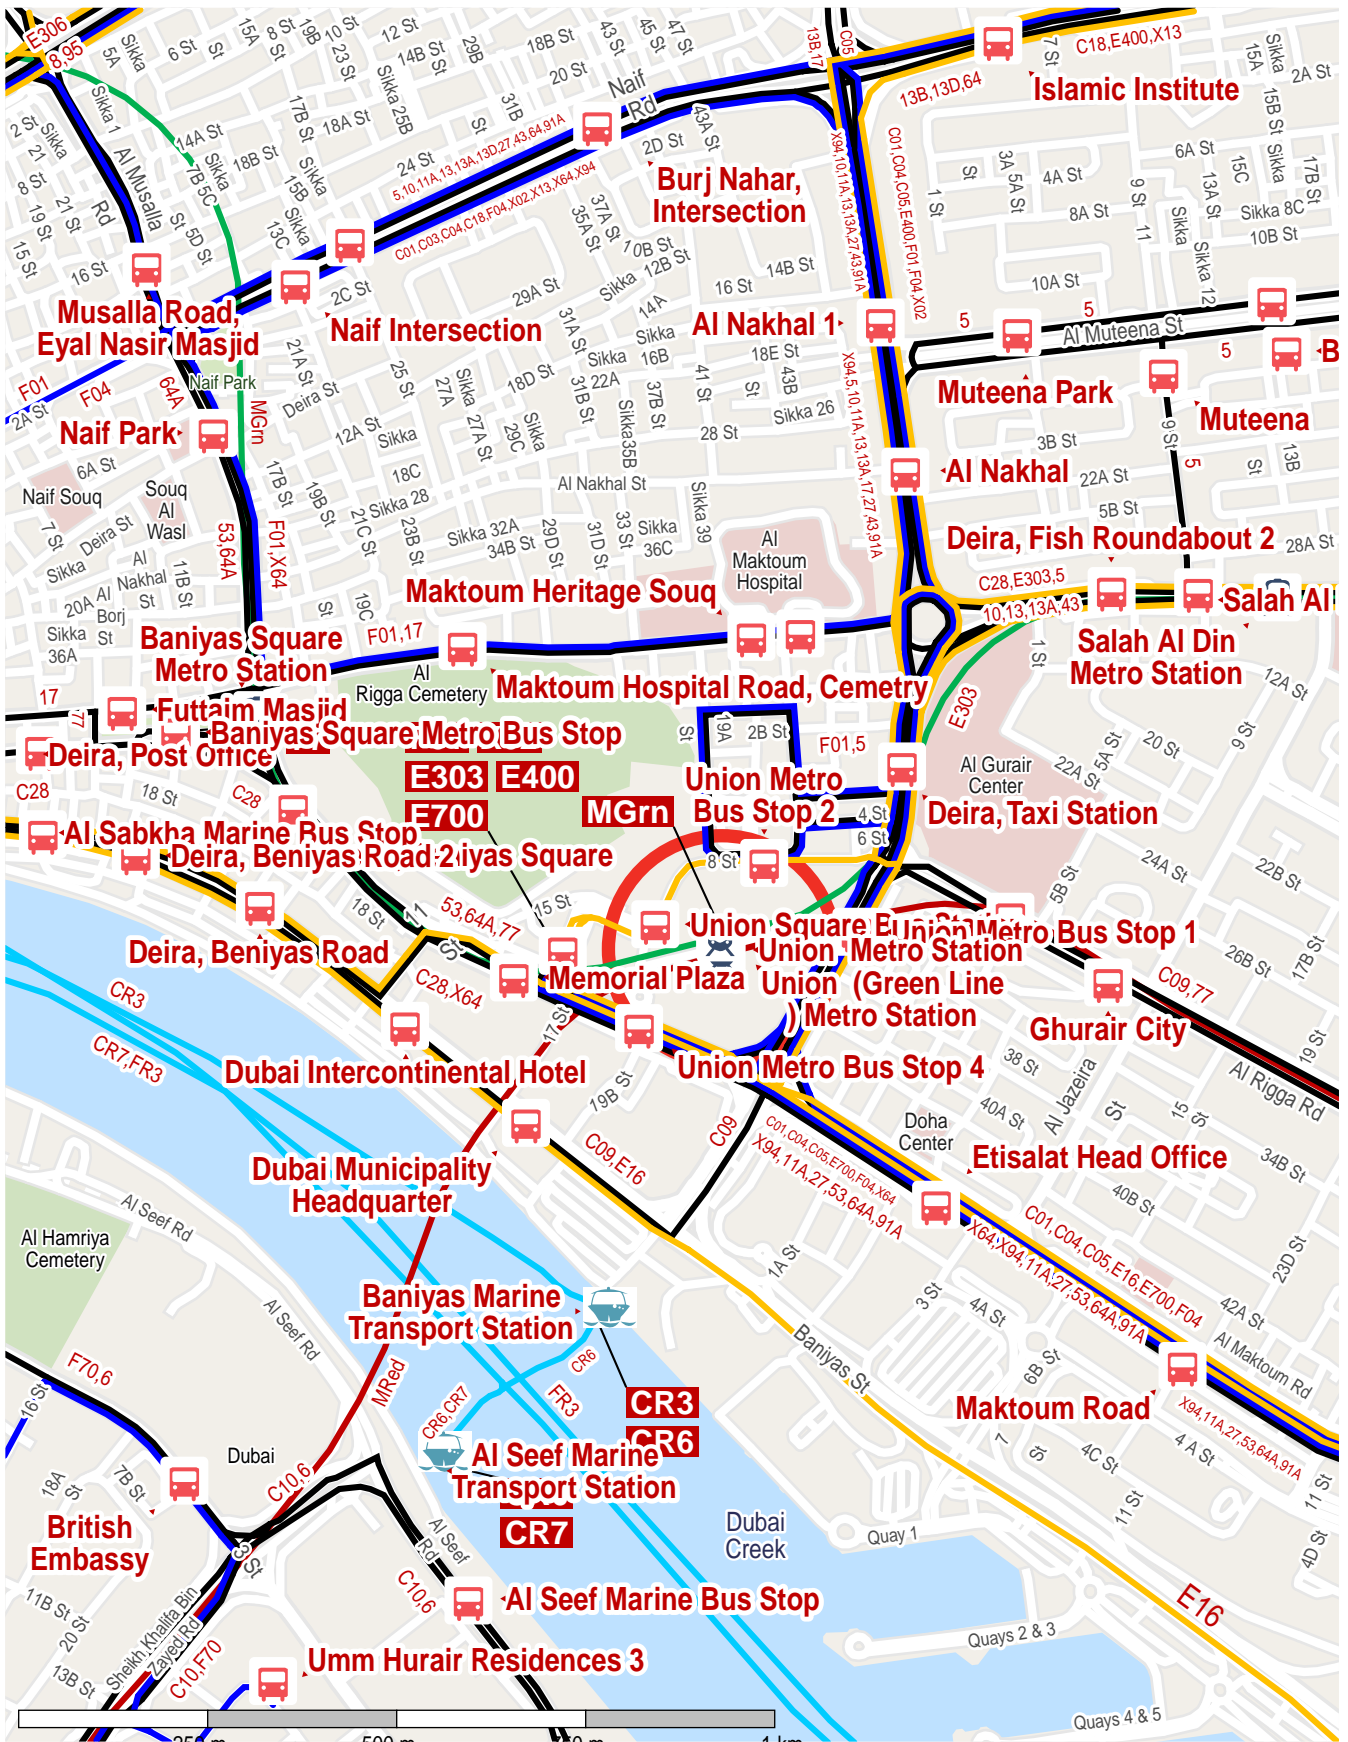

City Map for Union Metro Station

- Metro
- Metro
- Water Bus
- Feeder Bus
- Local Bus
- Express Bus
- Intercity Bus