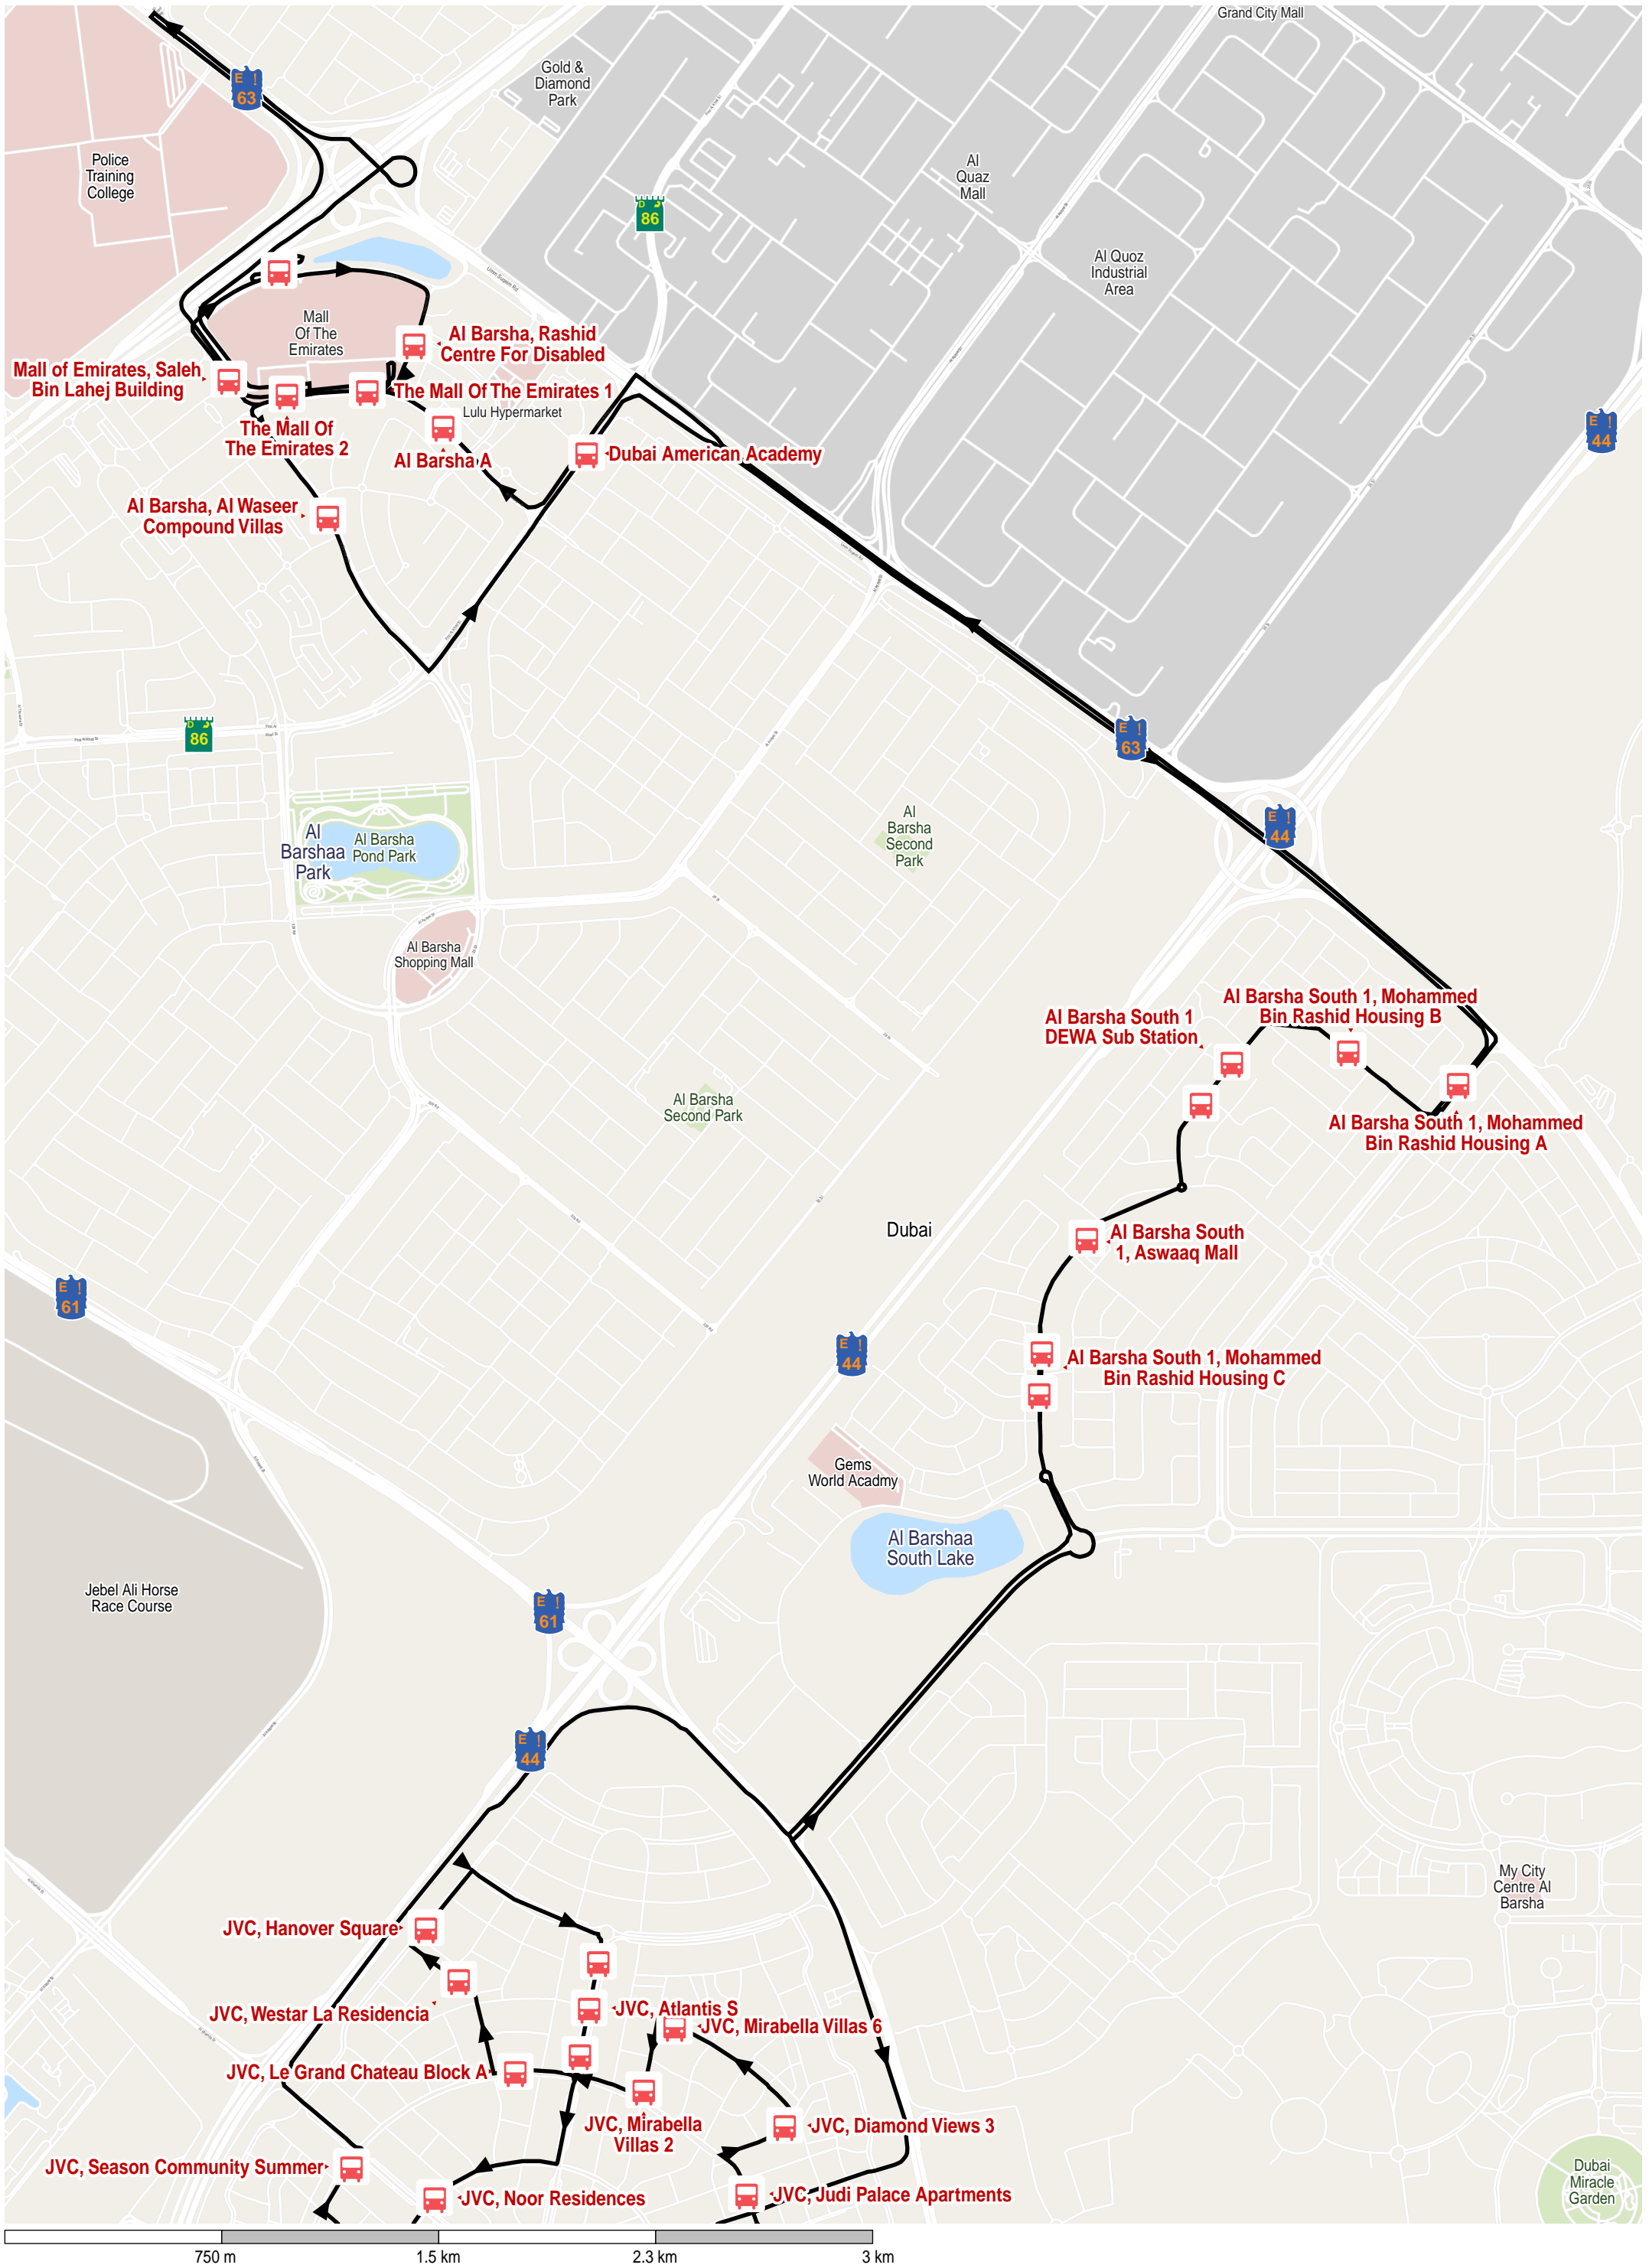

Route J01: Mall Of Emirates Metro Bus Station - Mall Of Emirates Metro Bus Station

1 km 2 km 3 km 4 km

Route J01: Mall Of Emirates Metro Bus Station - Mall Of Emirates Metro Bus Station

Route J01: Mall Of Emirates Metro Bus Station - Mall Of Emirates Metro Bus Station