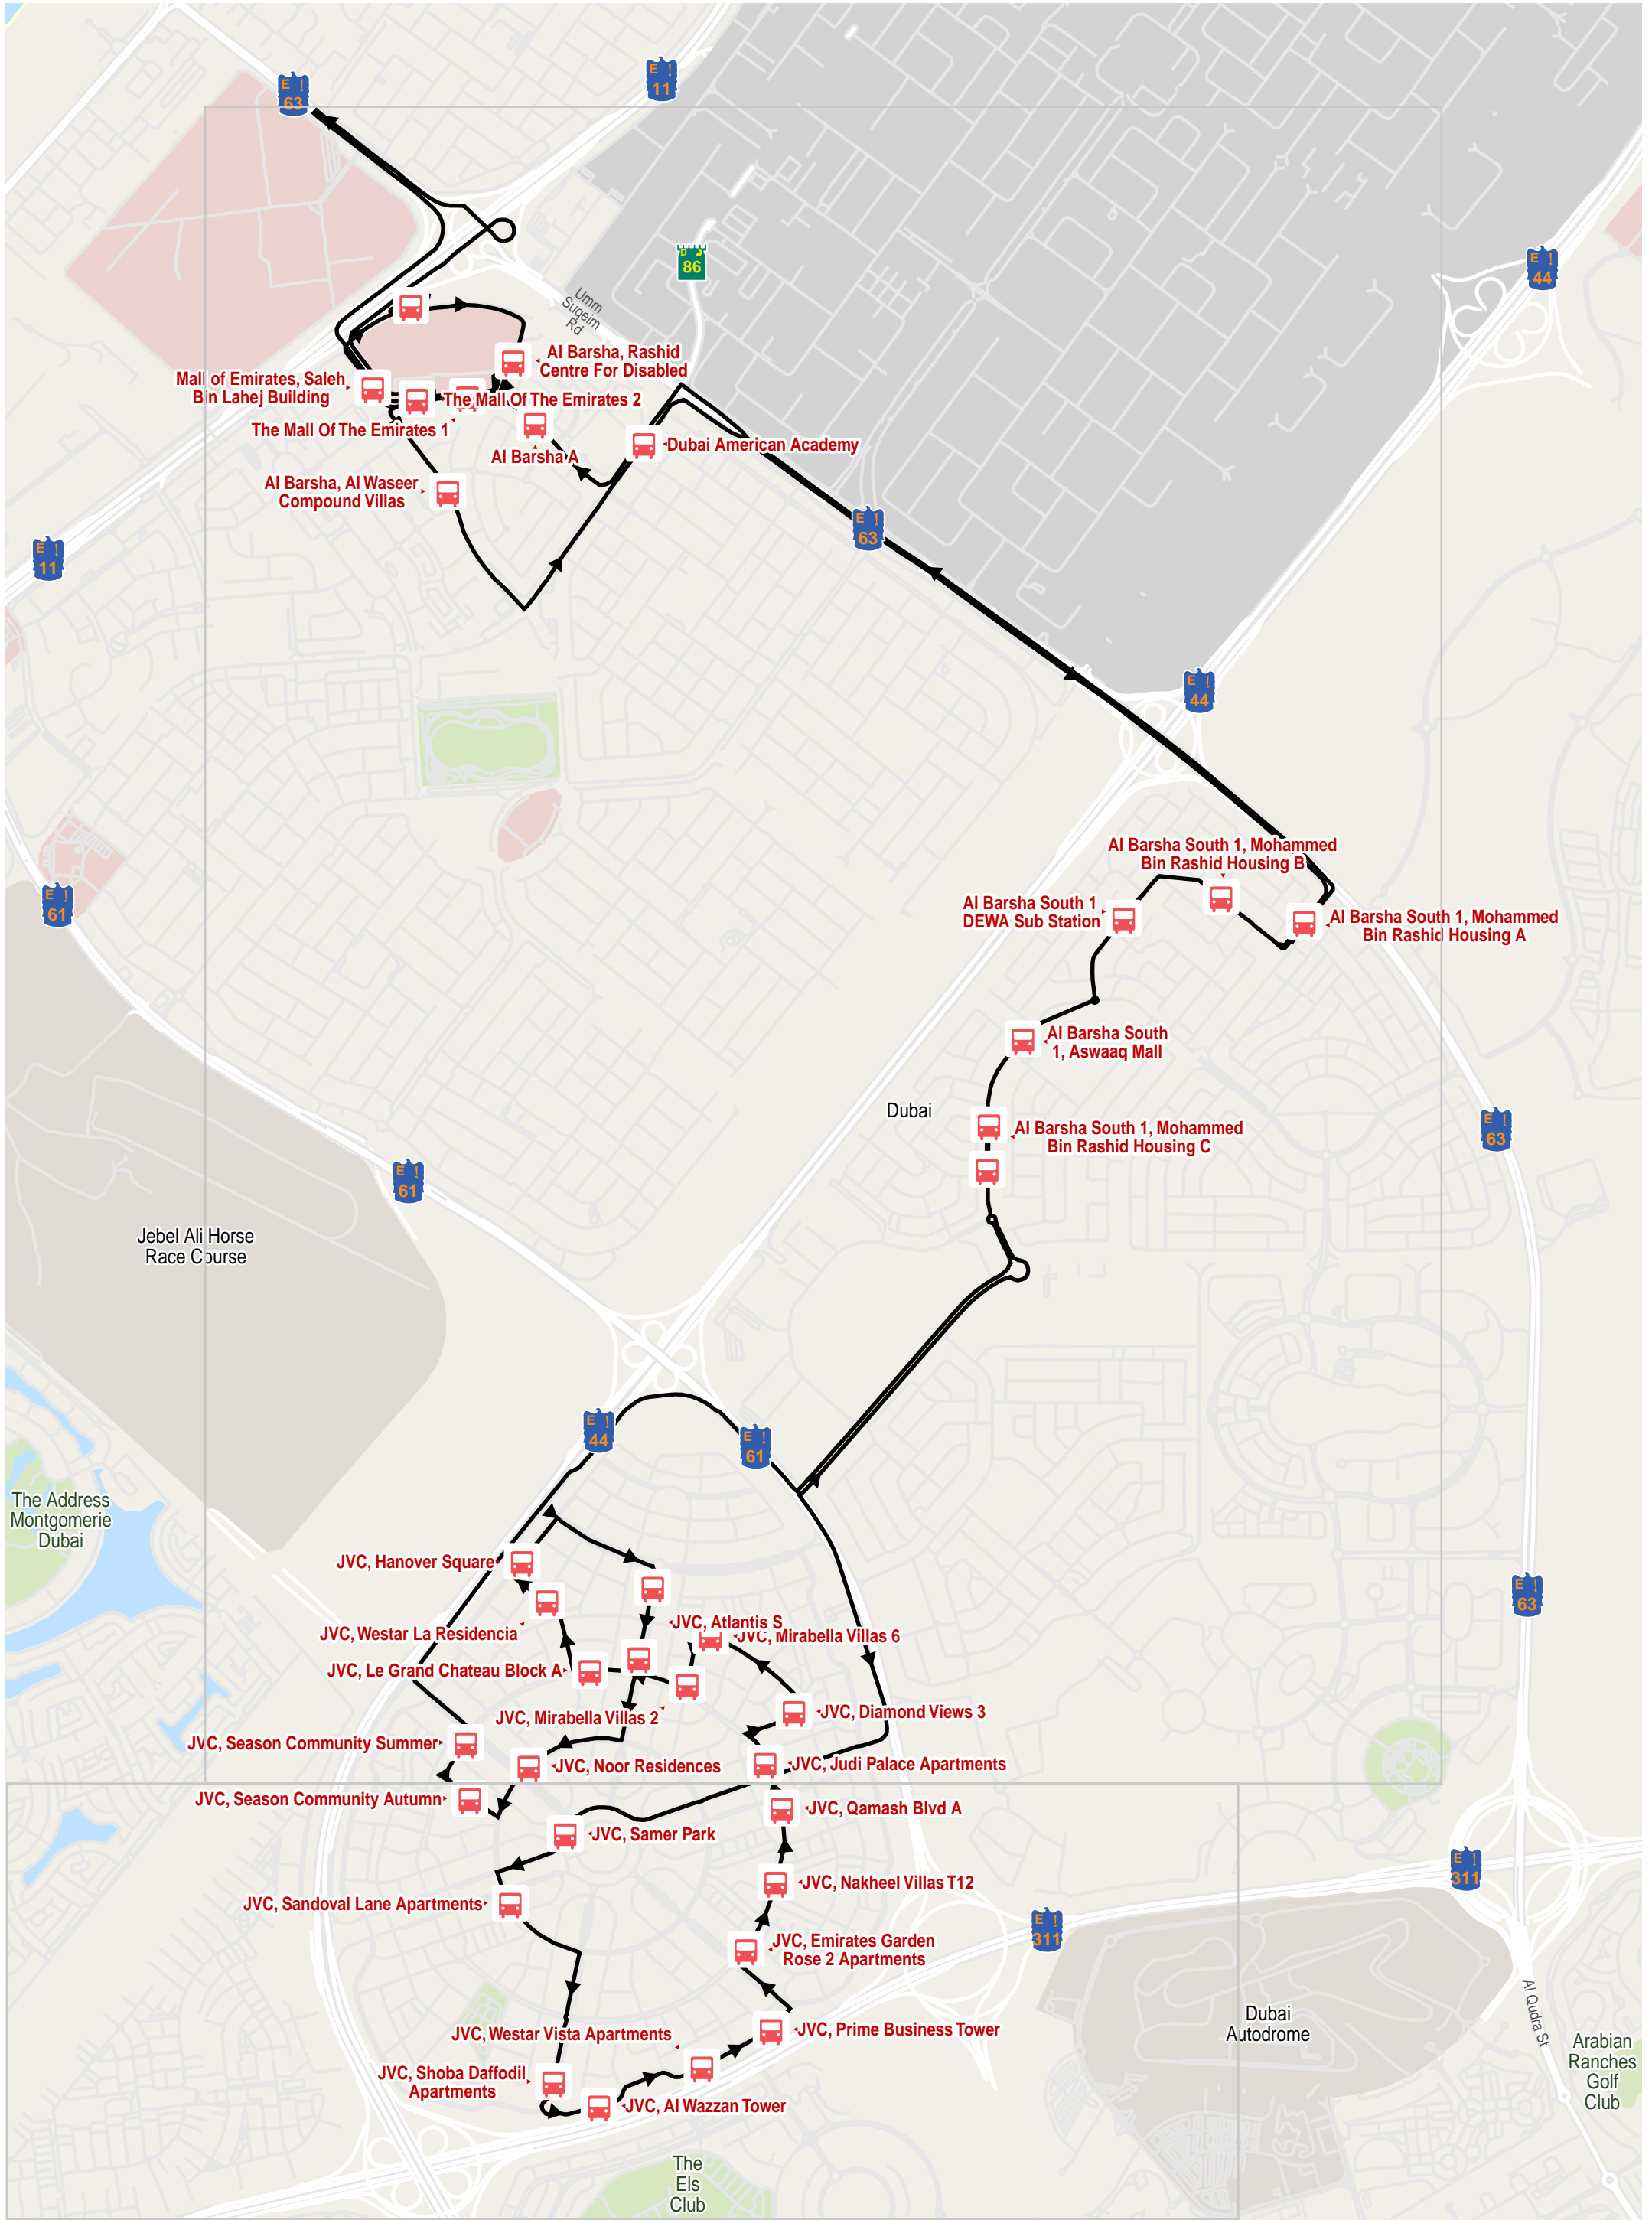

Route J01: Mall Of Emirates Metro Bus Station - Mall Of Emirates Metro Bus Station

1 km 2 km 3 km 4 km

Route J01: Mall Of Emirates Metro Bus Station - Mall Of Emirates Metro Bus Station

Route J01: Mall Of Emirates Metro Bus Station - Mall Of Emirates Metro Bus Station