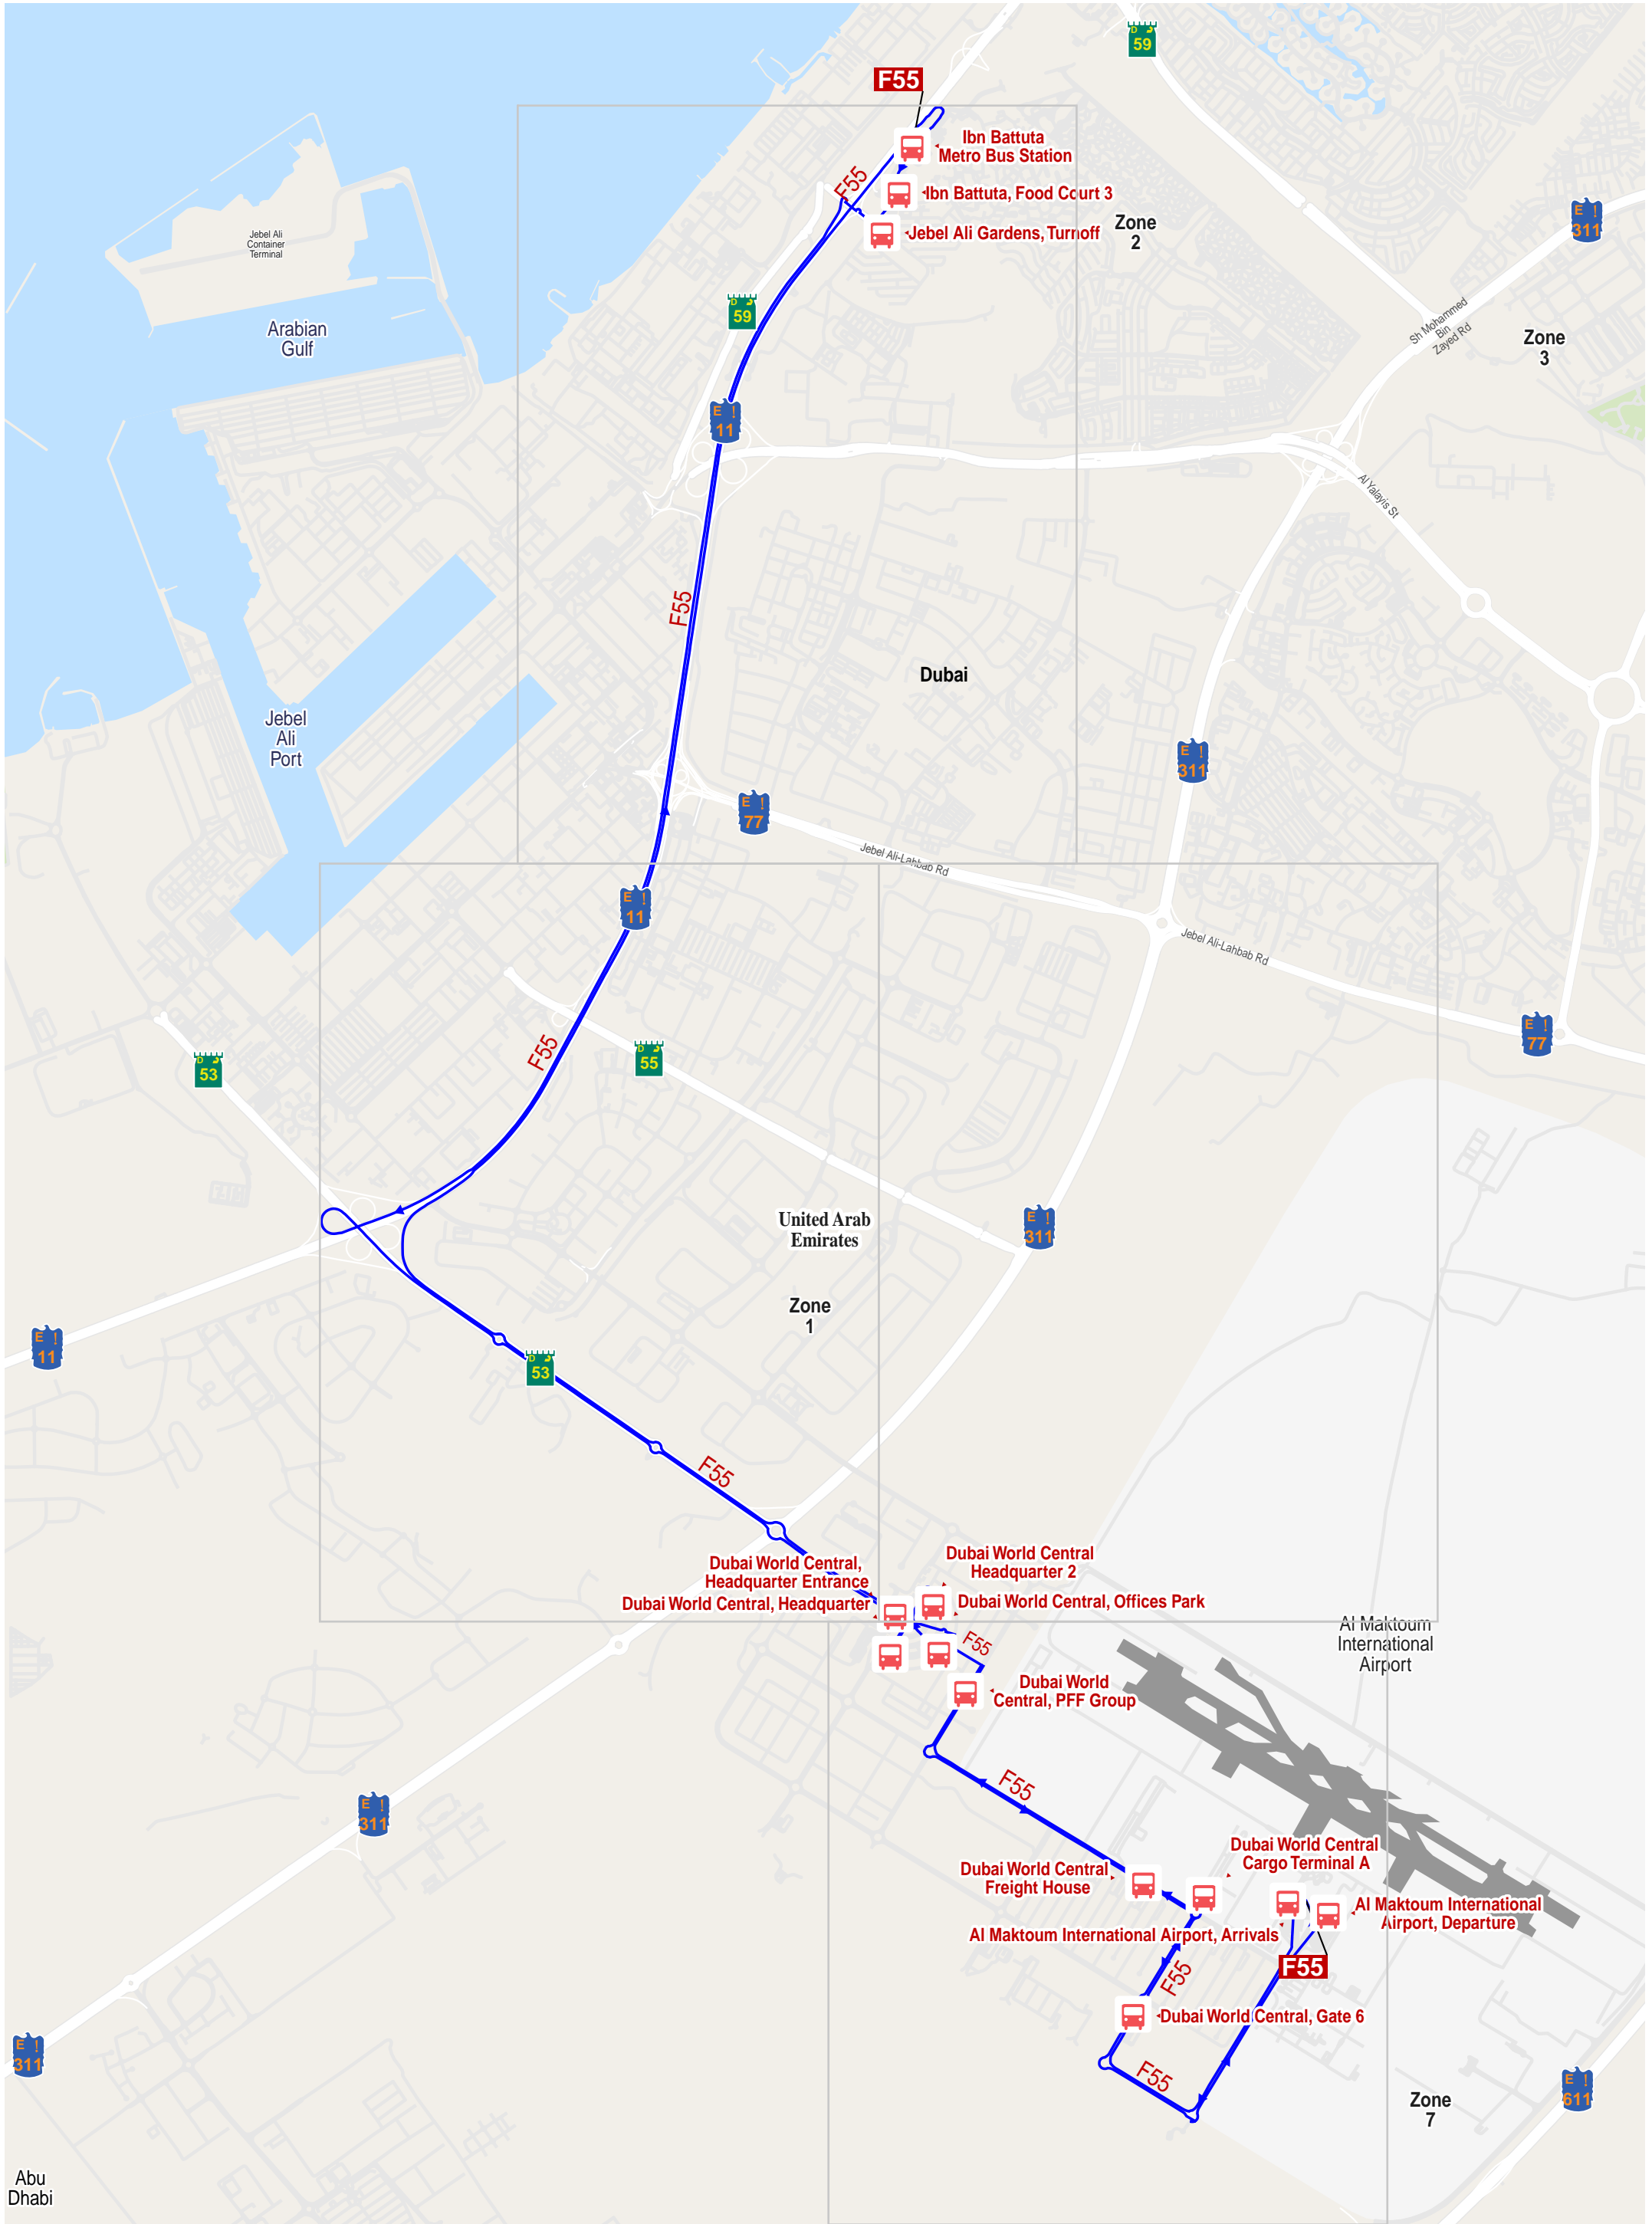

# Route F55: Ibn Battuta Metro Bus Station - Al Maktoum International Airport, Arrivals