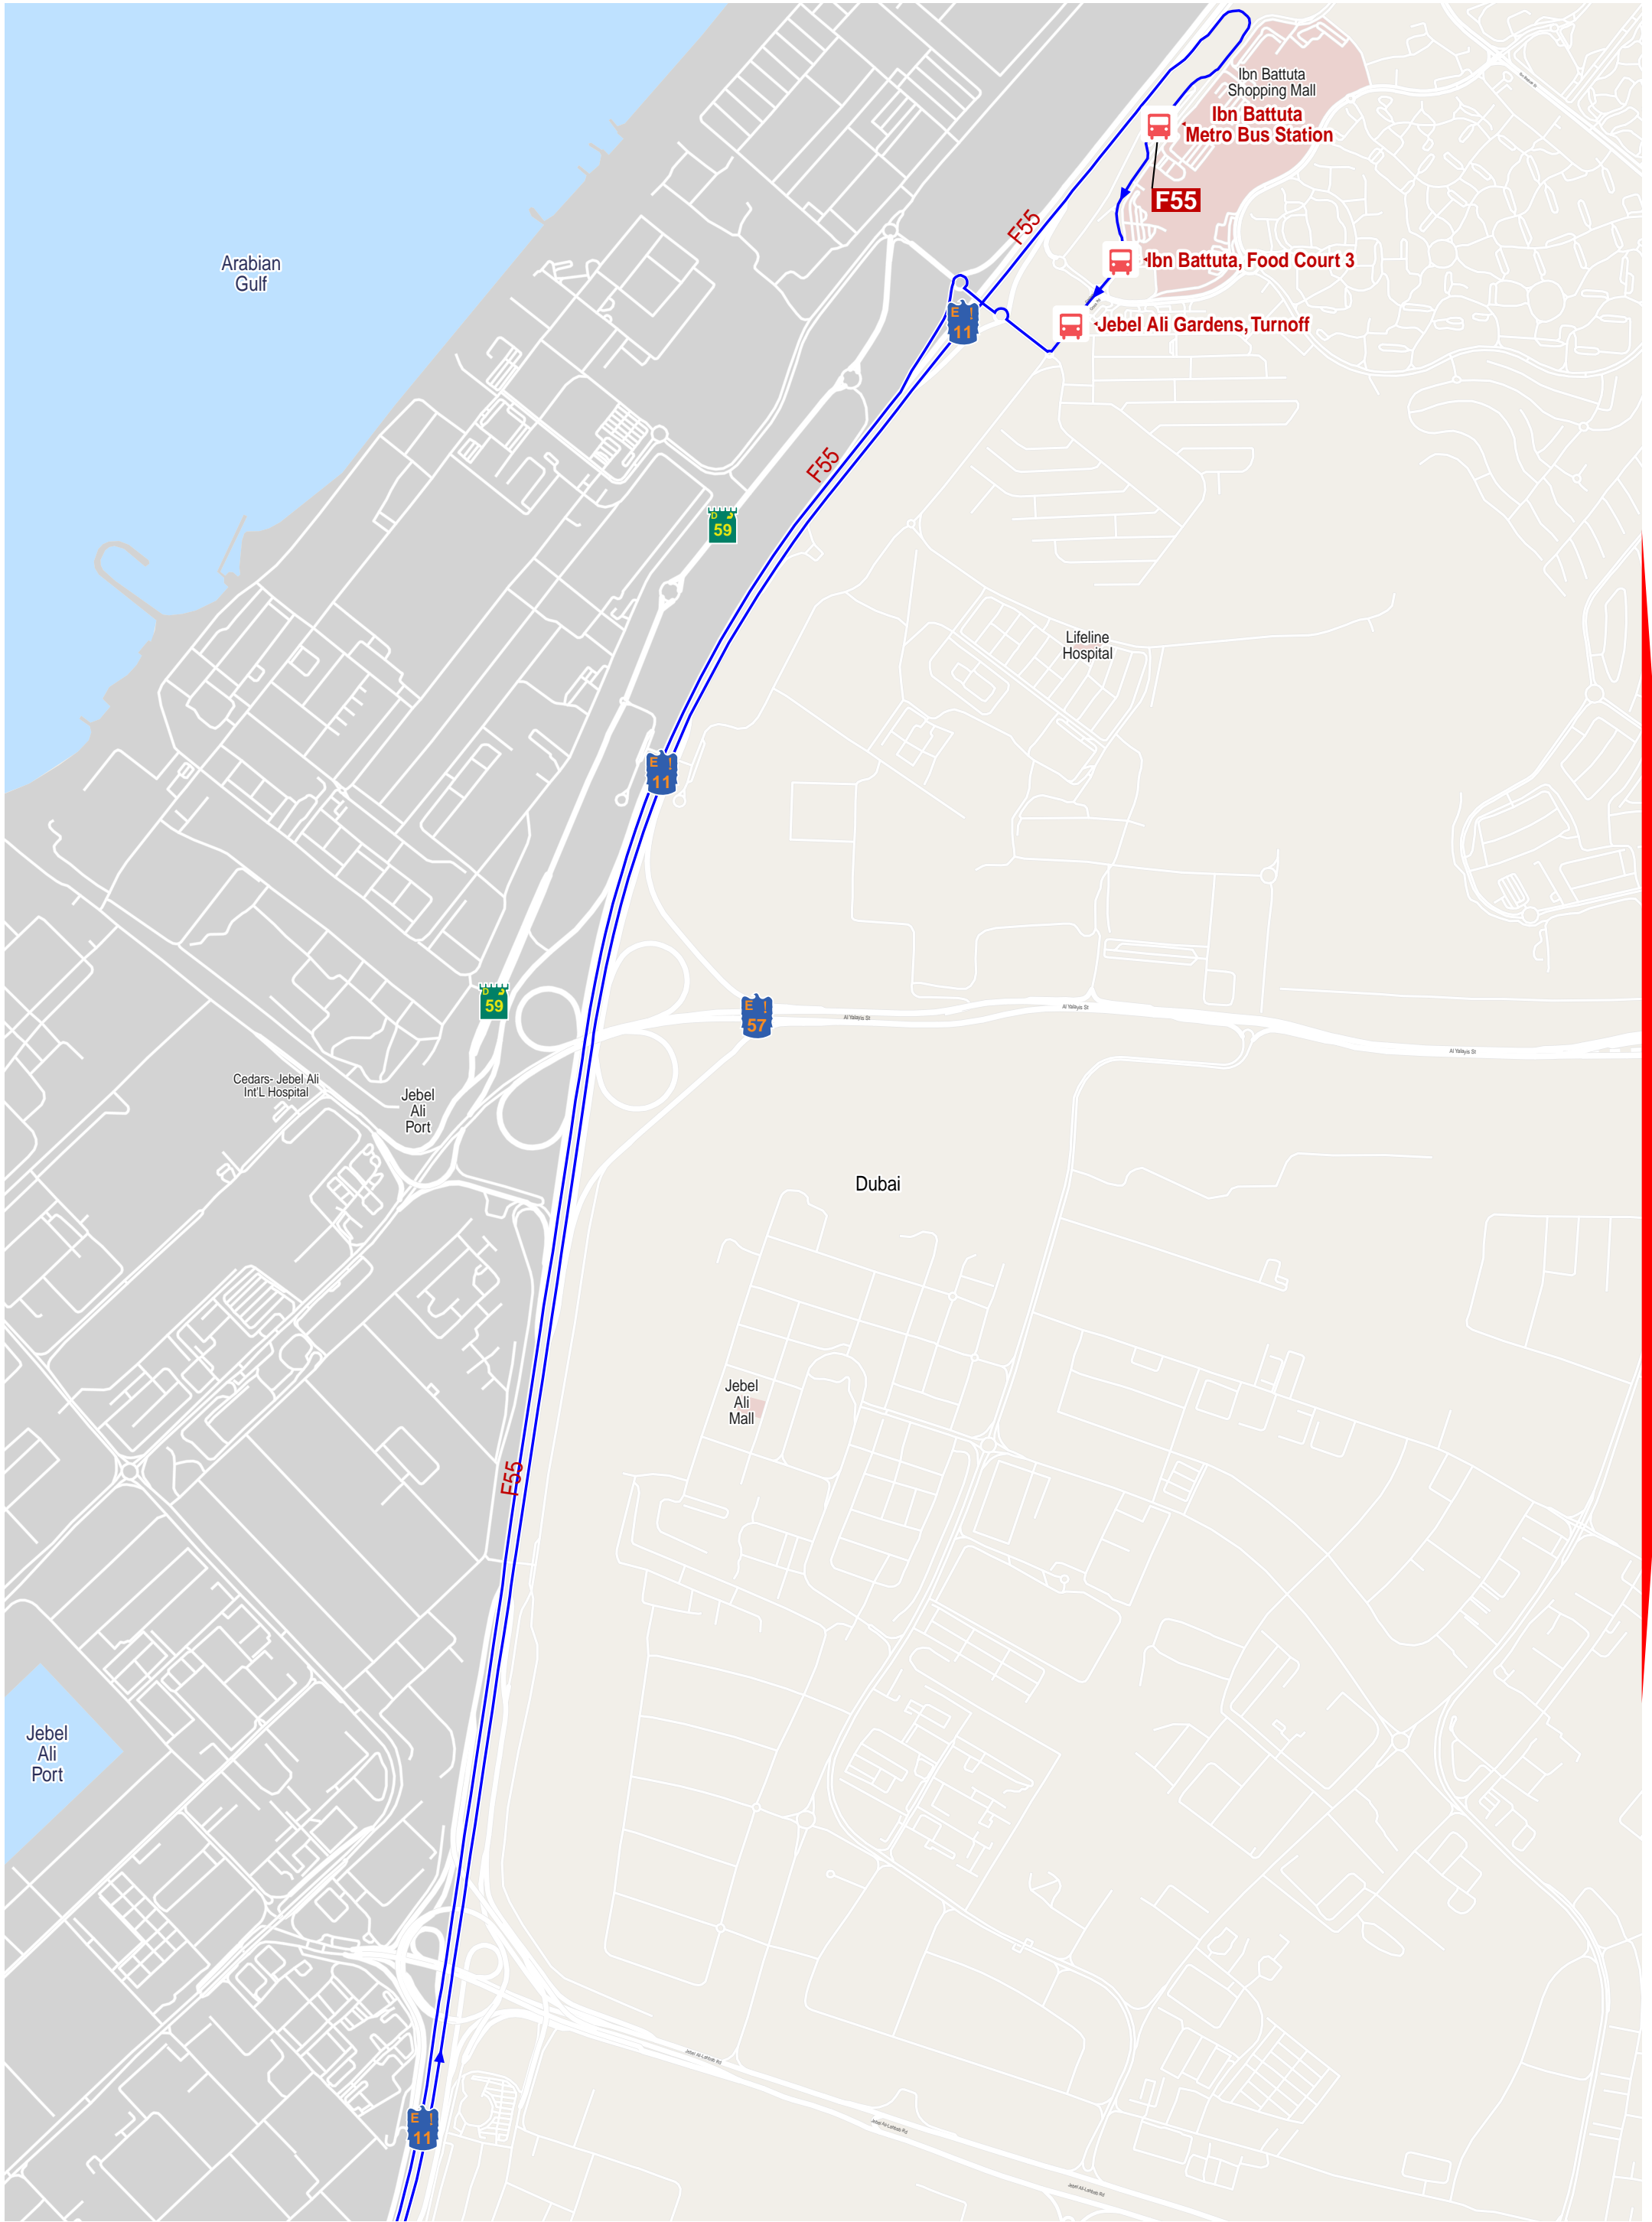

# Route F55: Ibn Battuta Metro Bus Station - Al Maktoum International Airport, Arrivals