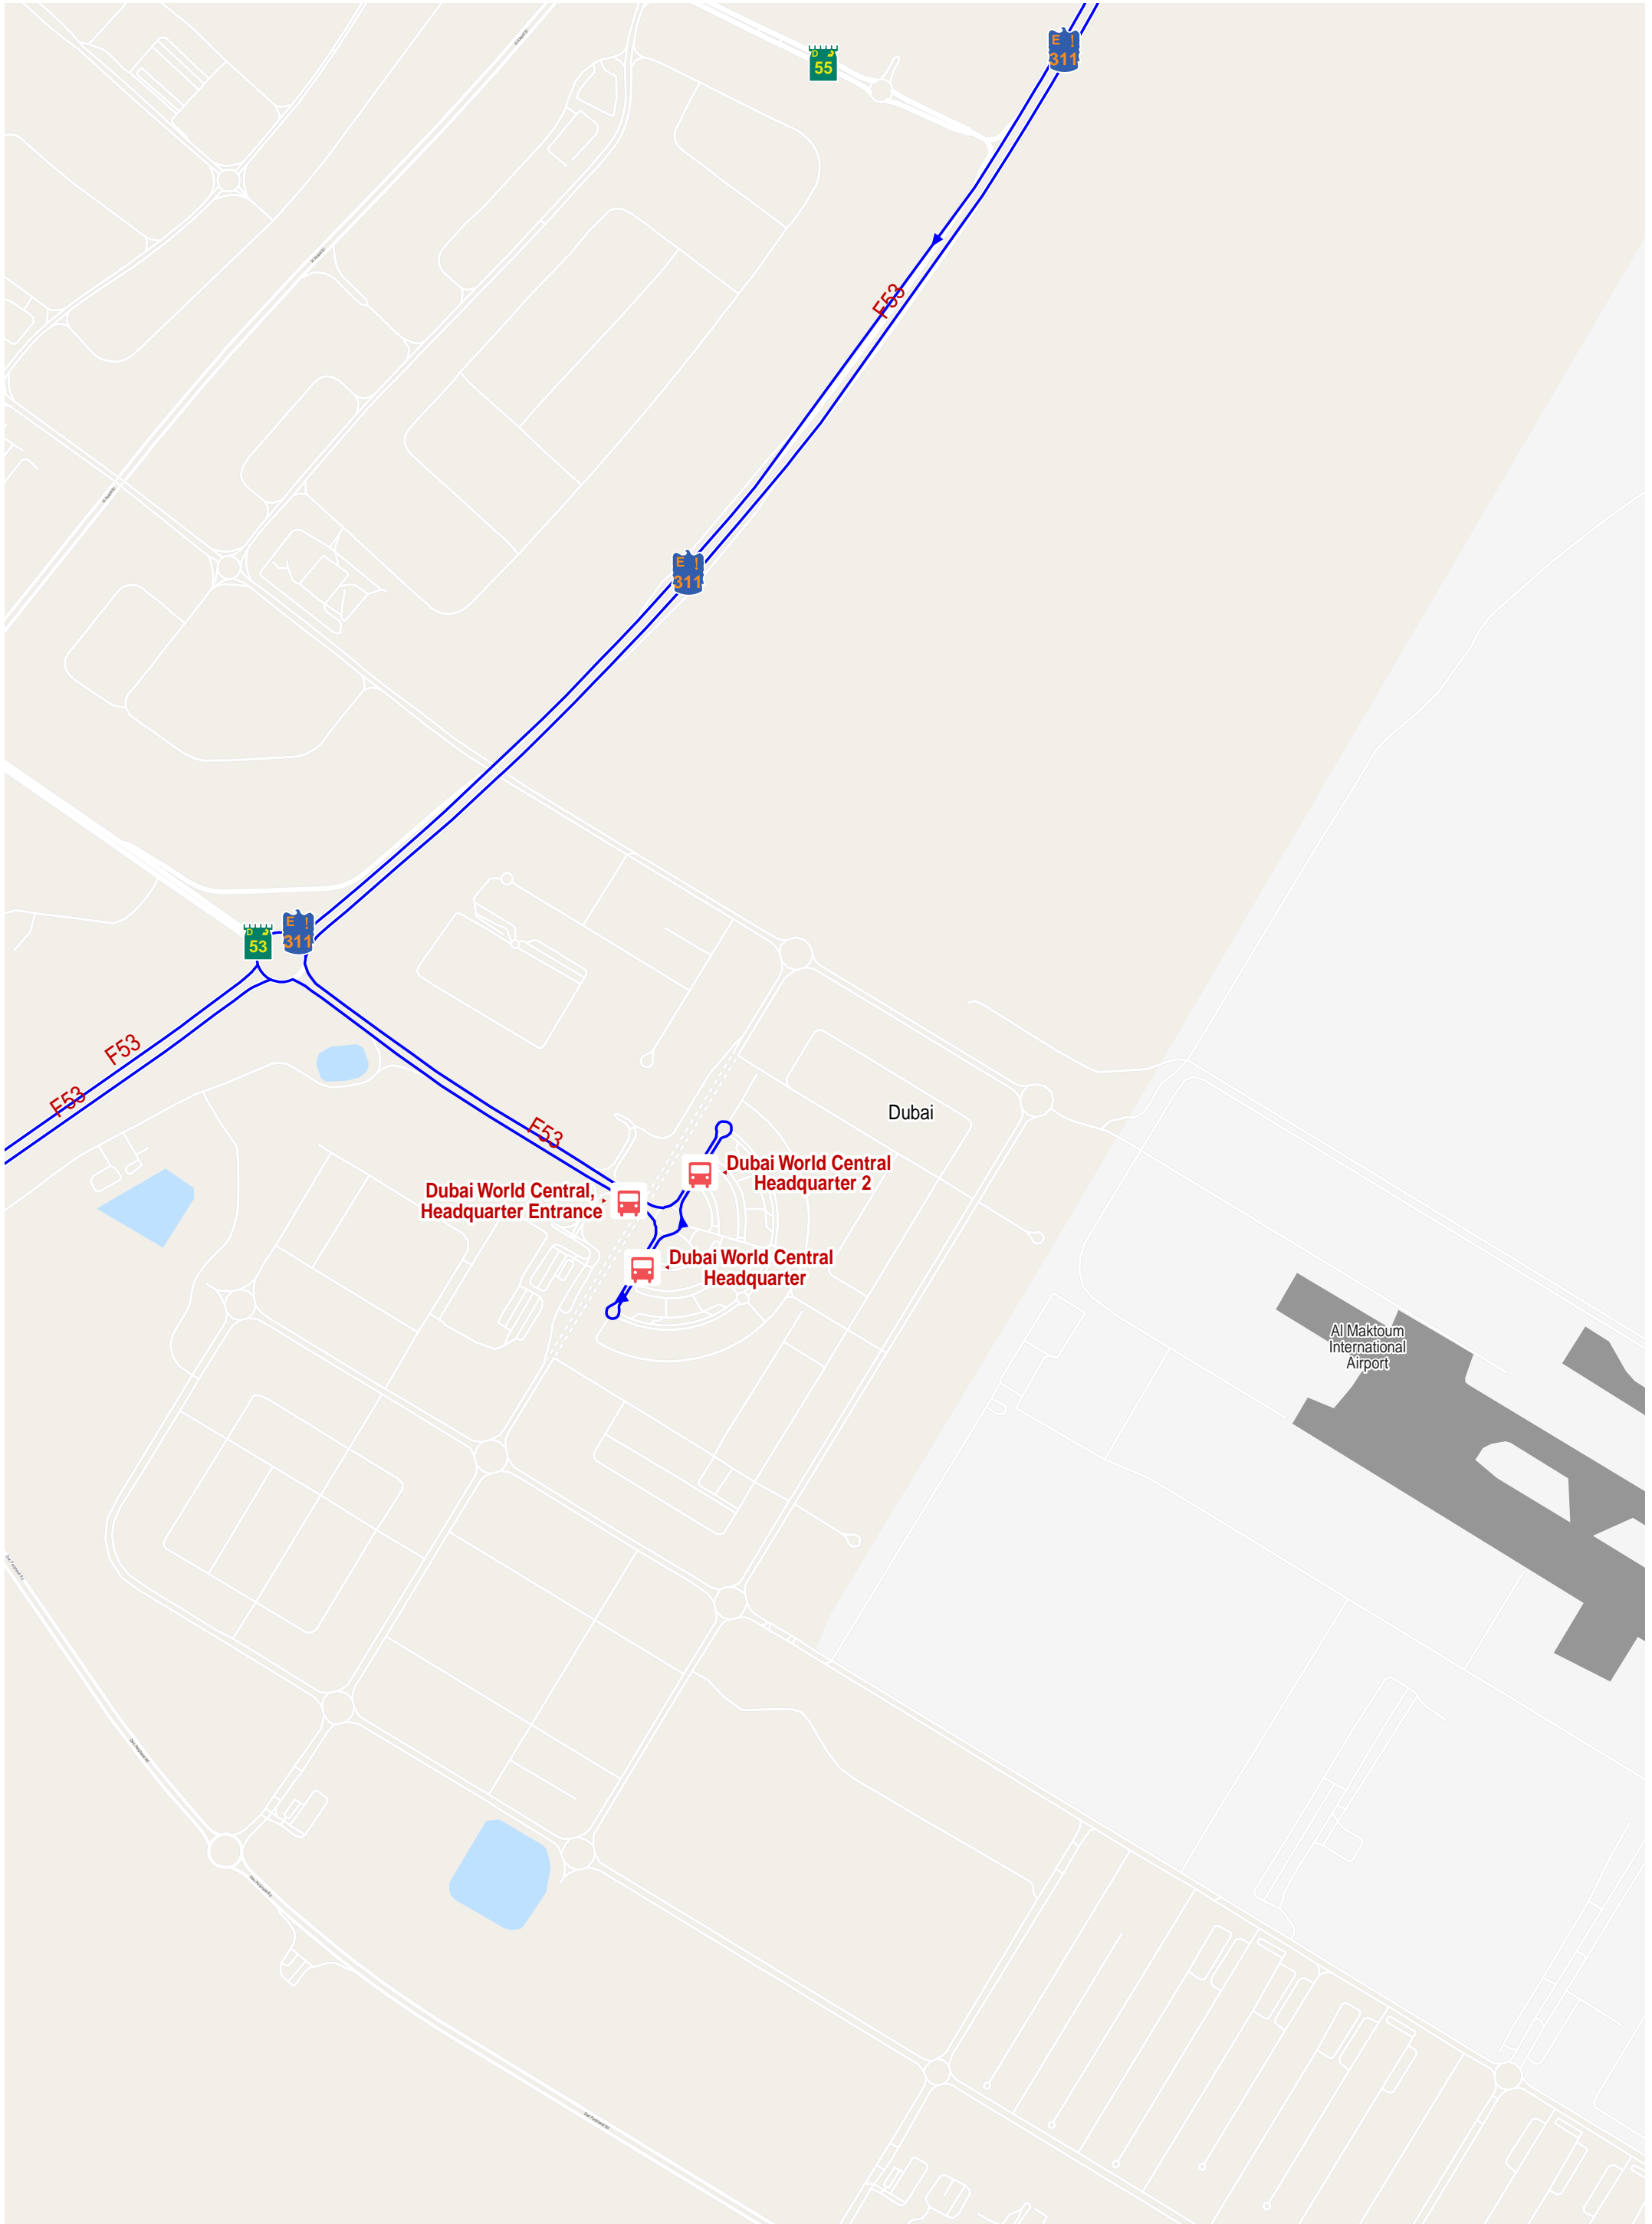

Route F53: Danube Metro Landside Bus Stop - Dubai Industrial City, Labour Village 3

Route F53: Danube Metro Landside Bus Stop - Dubai Industrial City, Labour Village 3

Route F53: Danube Metro Landside Bus Stop - Dubai Industrial City, Labour Village 3

Route F53: Danube Metro Landside Bus Stop - Dubai Industrial City, Labour Village 3

Route F53: Danube Metro Landside Bus Stop - Dubai Industrial City, Labour Village 3