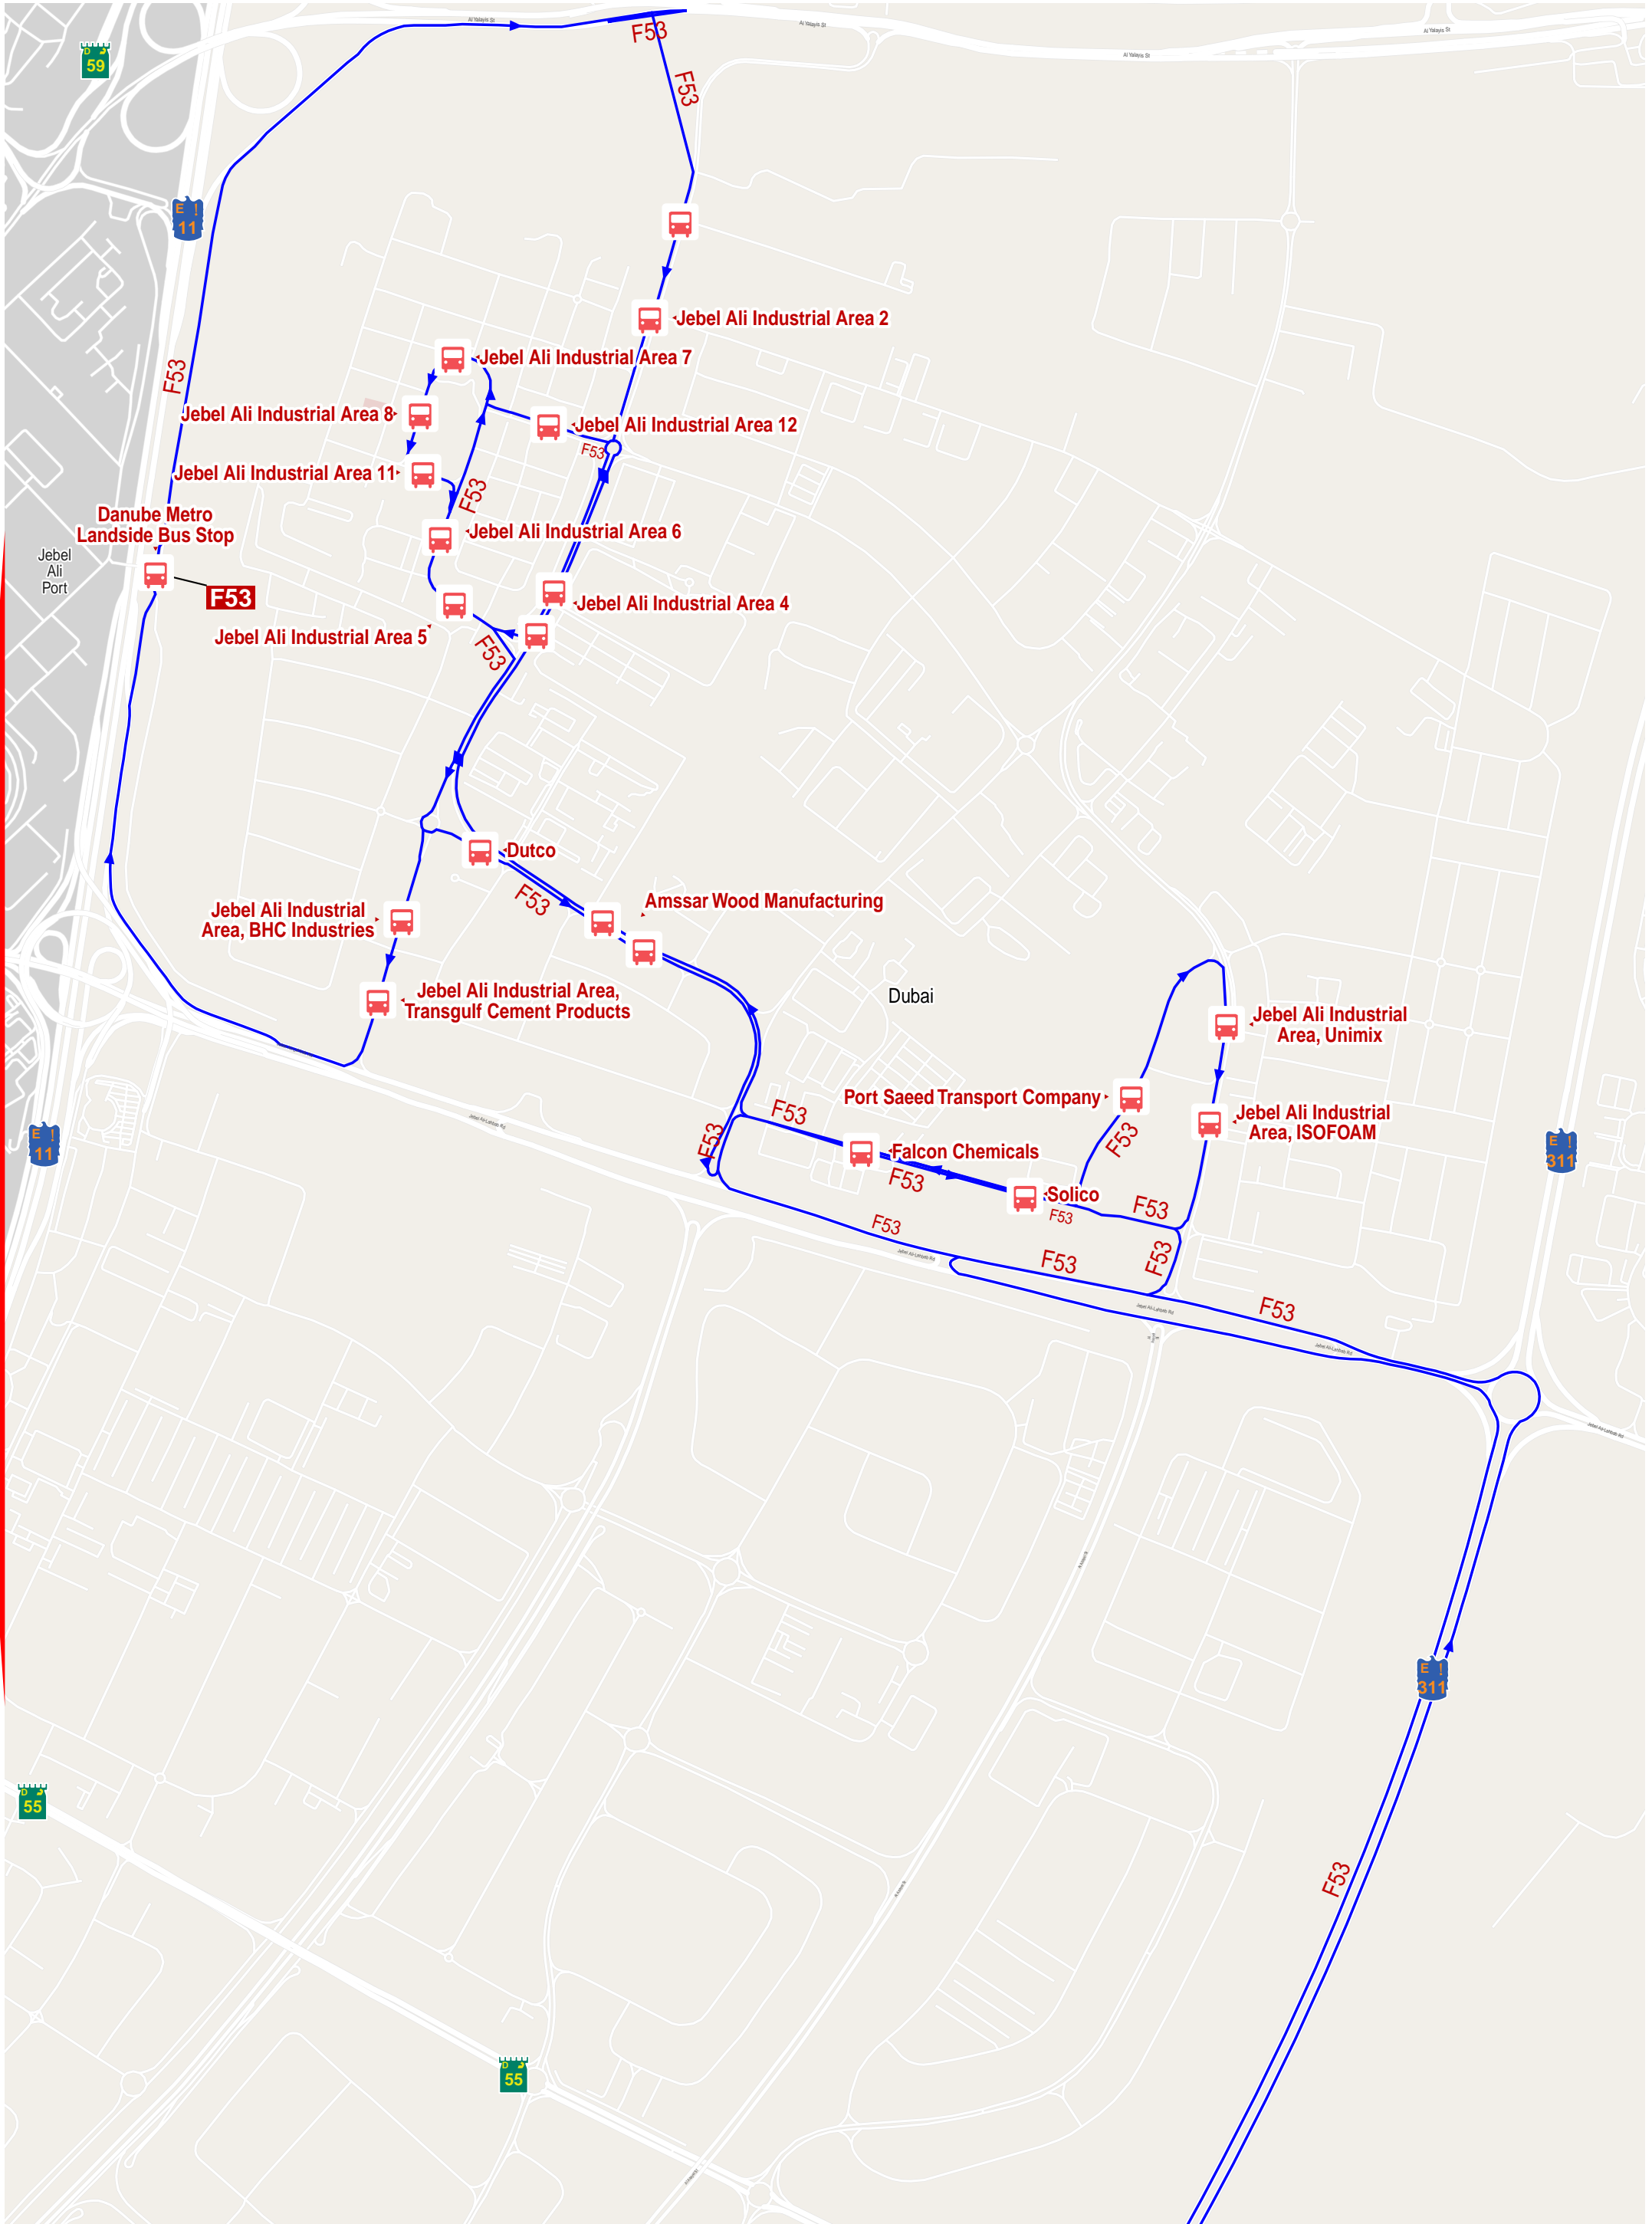

Route F53: Danube Metro Landside Bus Stop - Dubai Industrial City, Labour Village 3

Route F53: Danube Metro Landside Bus Stop - Dubai Industrial City, Labour Village 3

Route F53: Danube Metro Landside Bus Stop - Dubai Industrial City, Labour Village 3

Route F53: Danube Metro Landside Bus Stop - Dubai Industrial City, Labour Village 3

Route F53: Danube Metro Landside Bus Stop - Dubai Industrial City, Labour Village 3