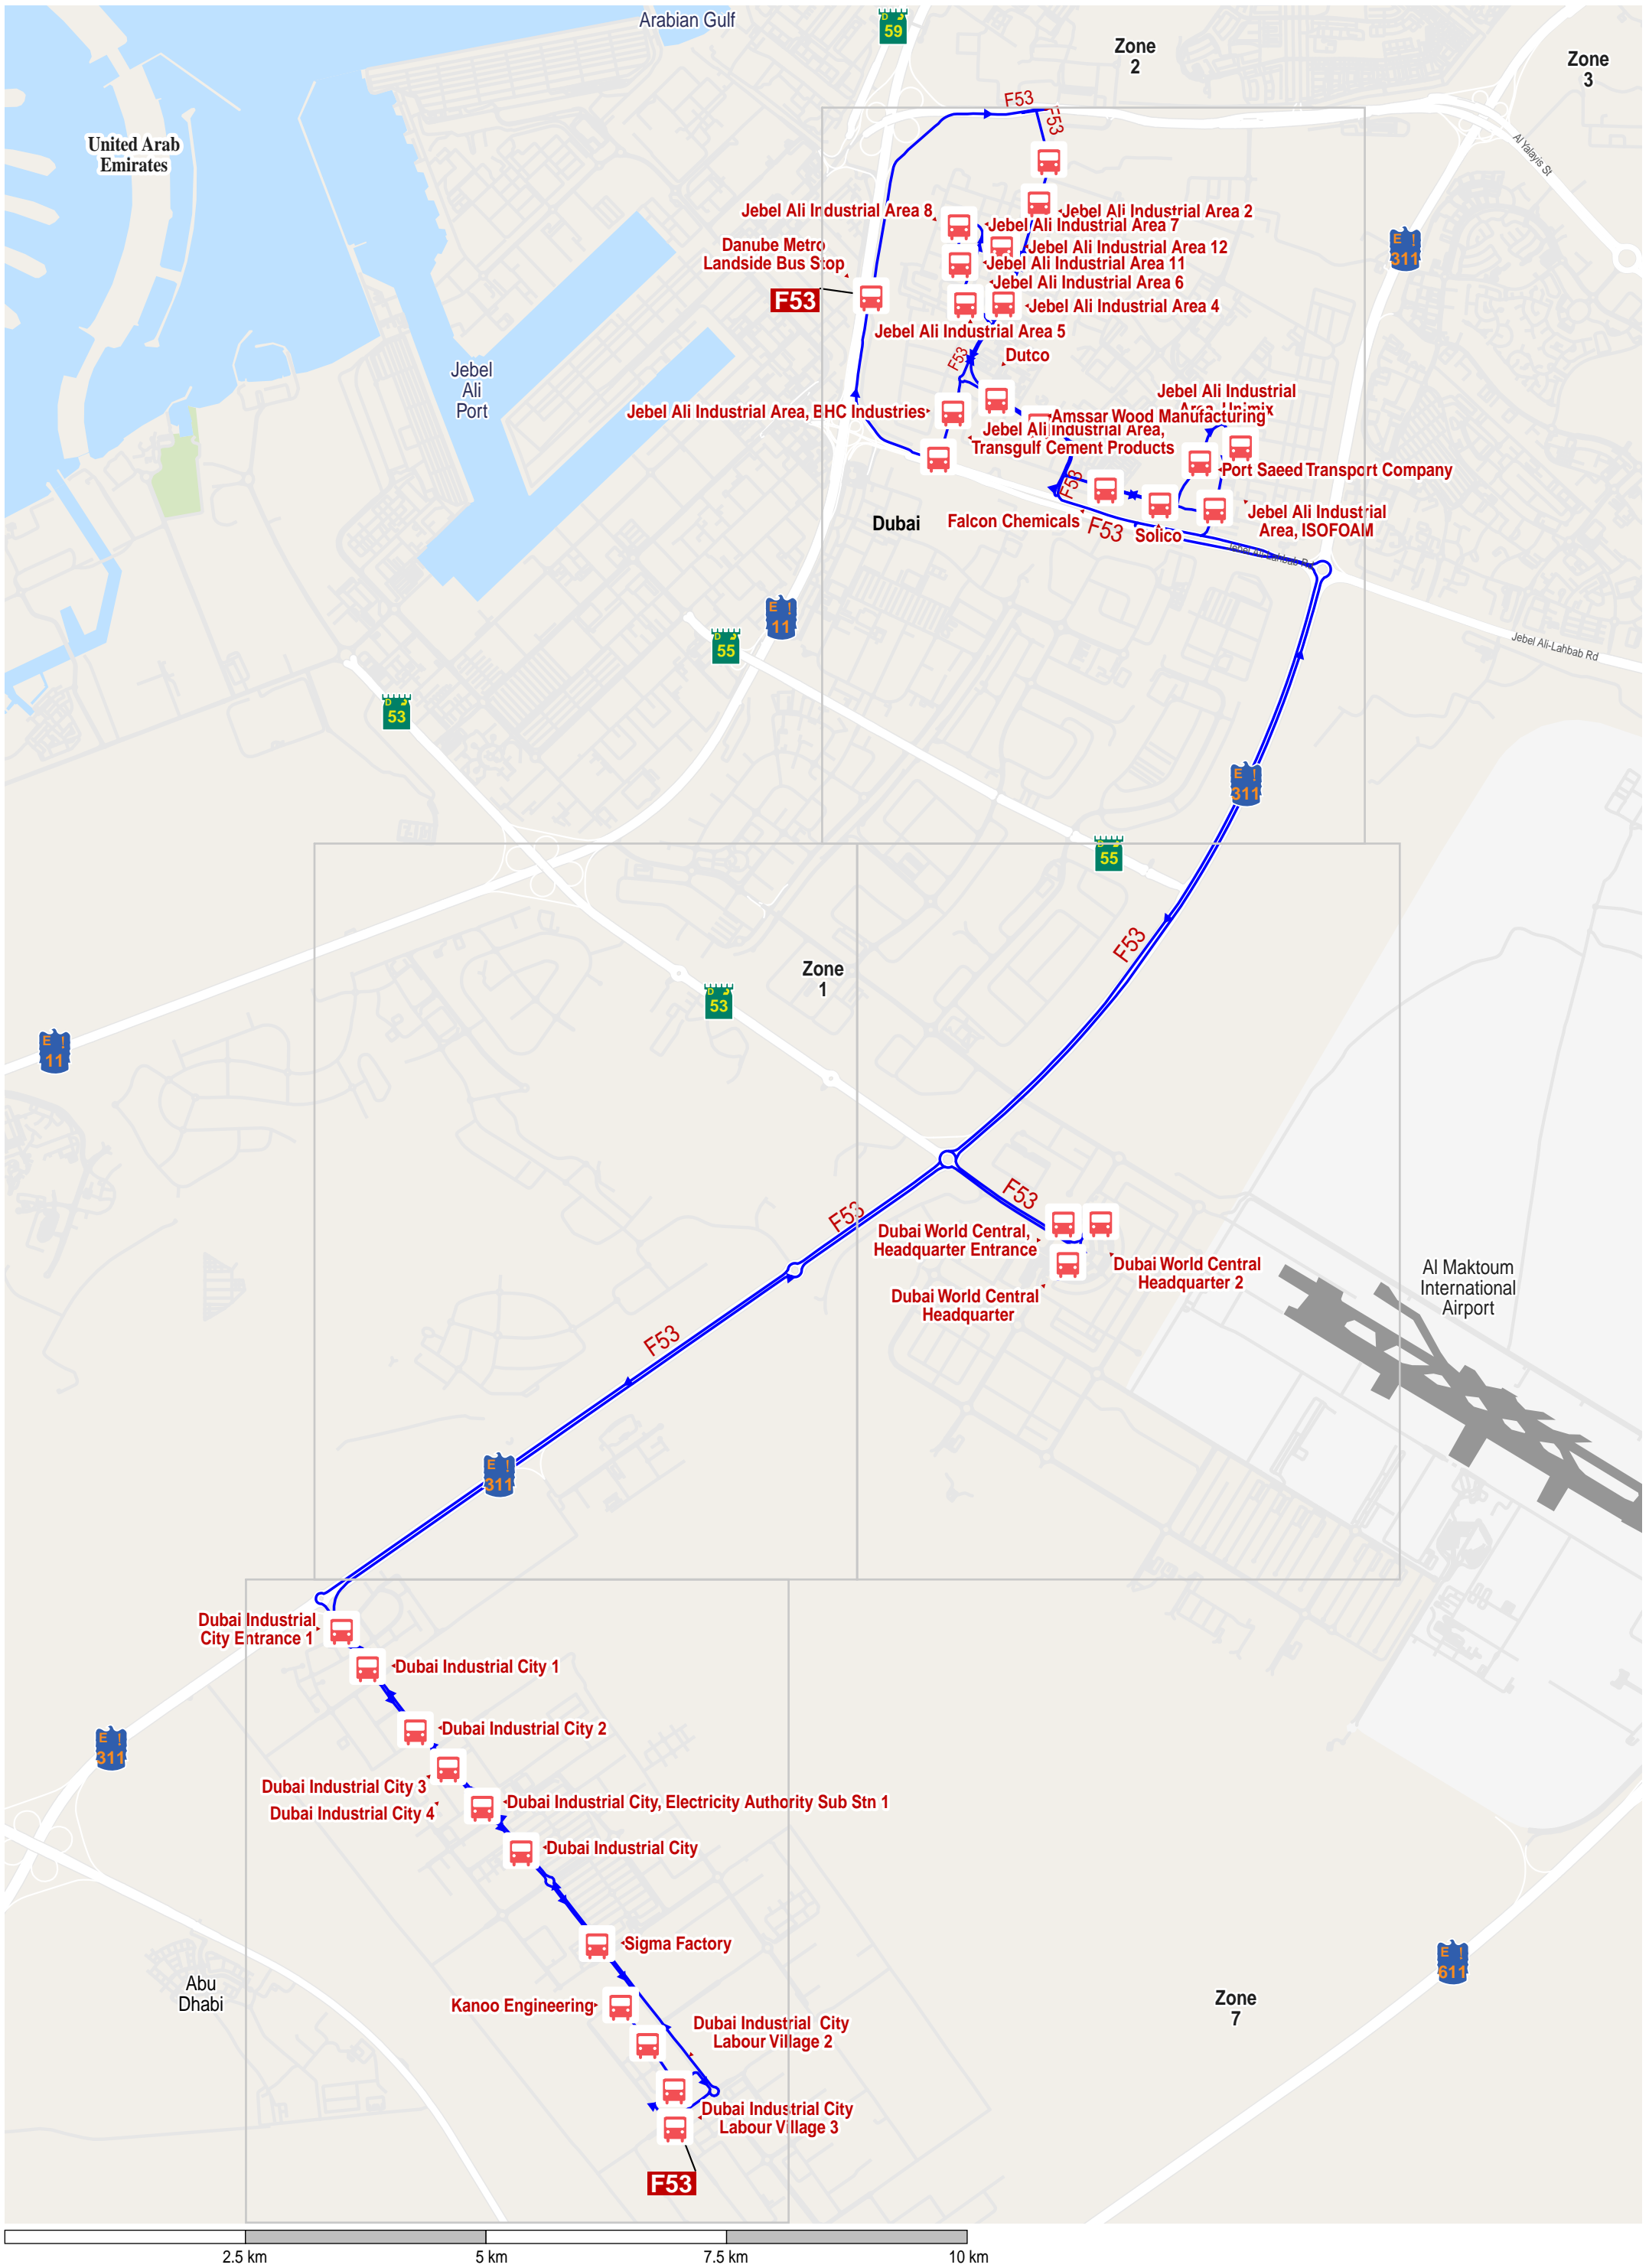

Route F53: Danube Metro Landside Bus Stop - Dubai Industrial City, Labour Village 3

Route F53: Danube Metro Landside Bus Stop - Dubai Industrial City, Labour Village 3

Route F53: Danube Metro Landside Bus Stop - Dubai Industrial City, Labour Village 3

Route F53: Danube Metro Landside Bus Stop - Dubai Industrial City, Labour Village 3

Route F53: Danube Metro Landside Bus Stop - Dubai Industrial City, Labour Village 3