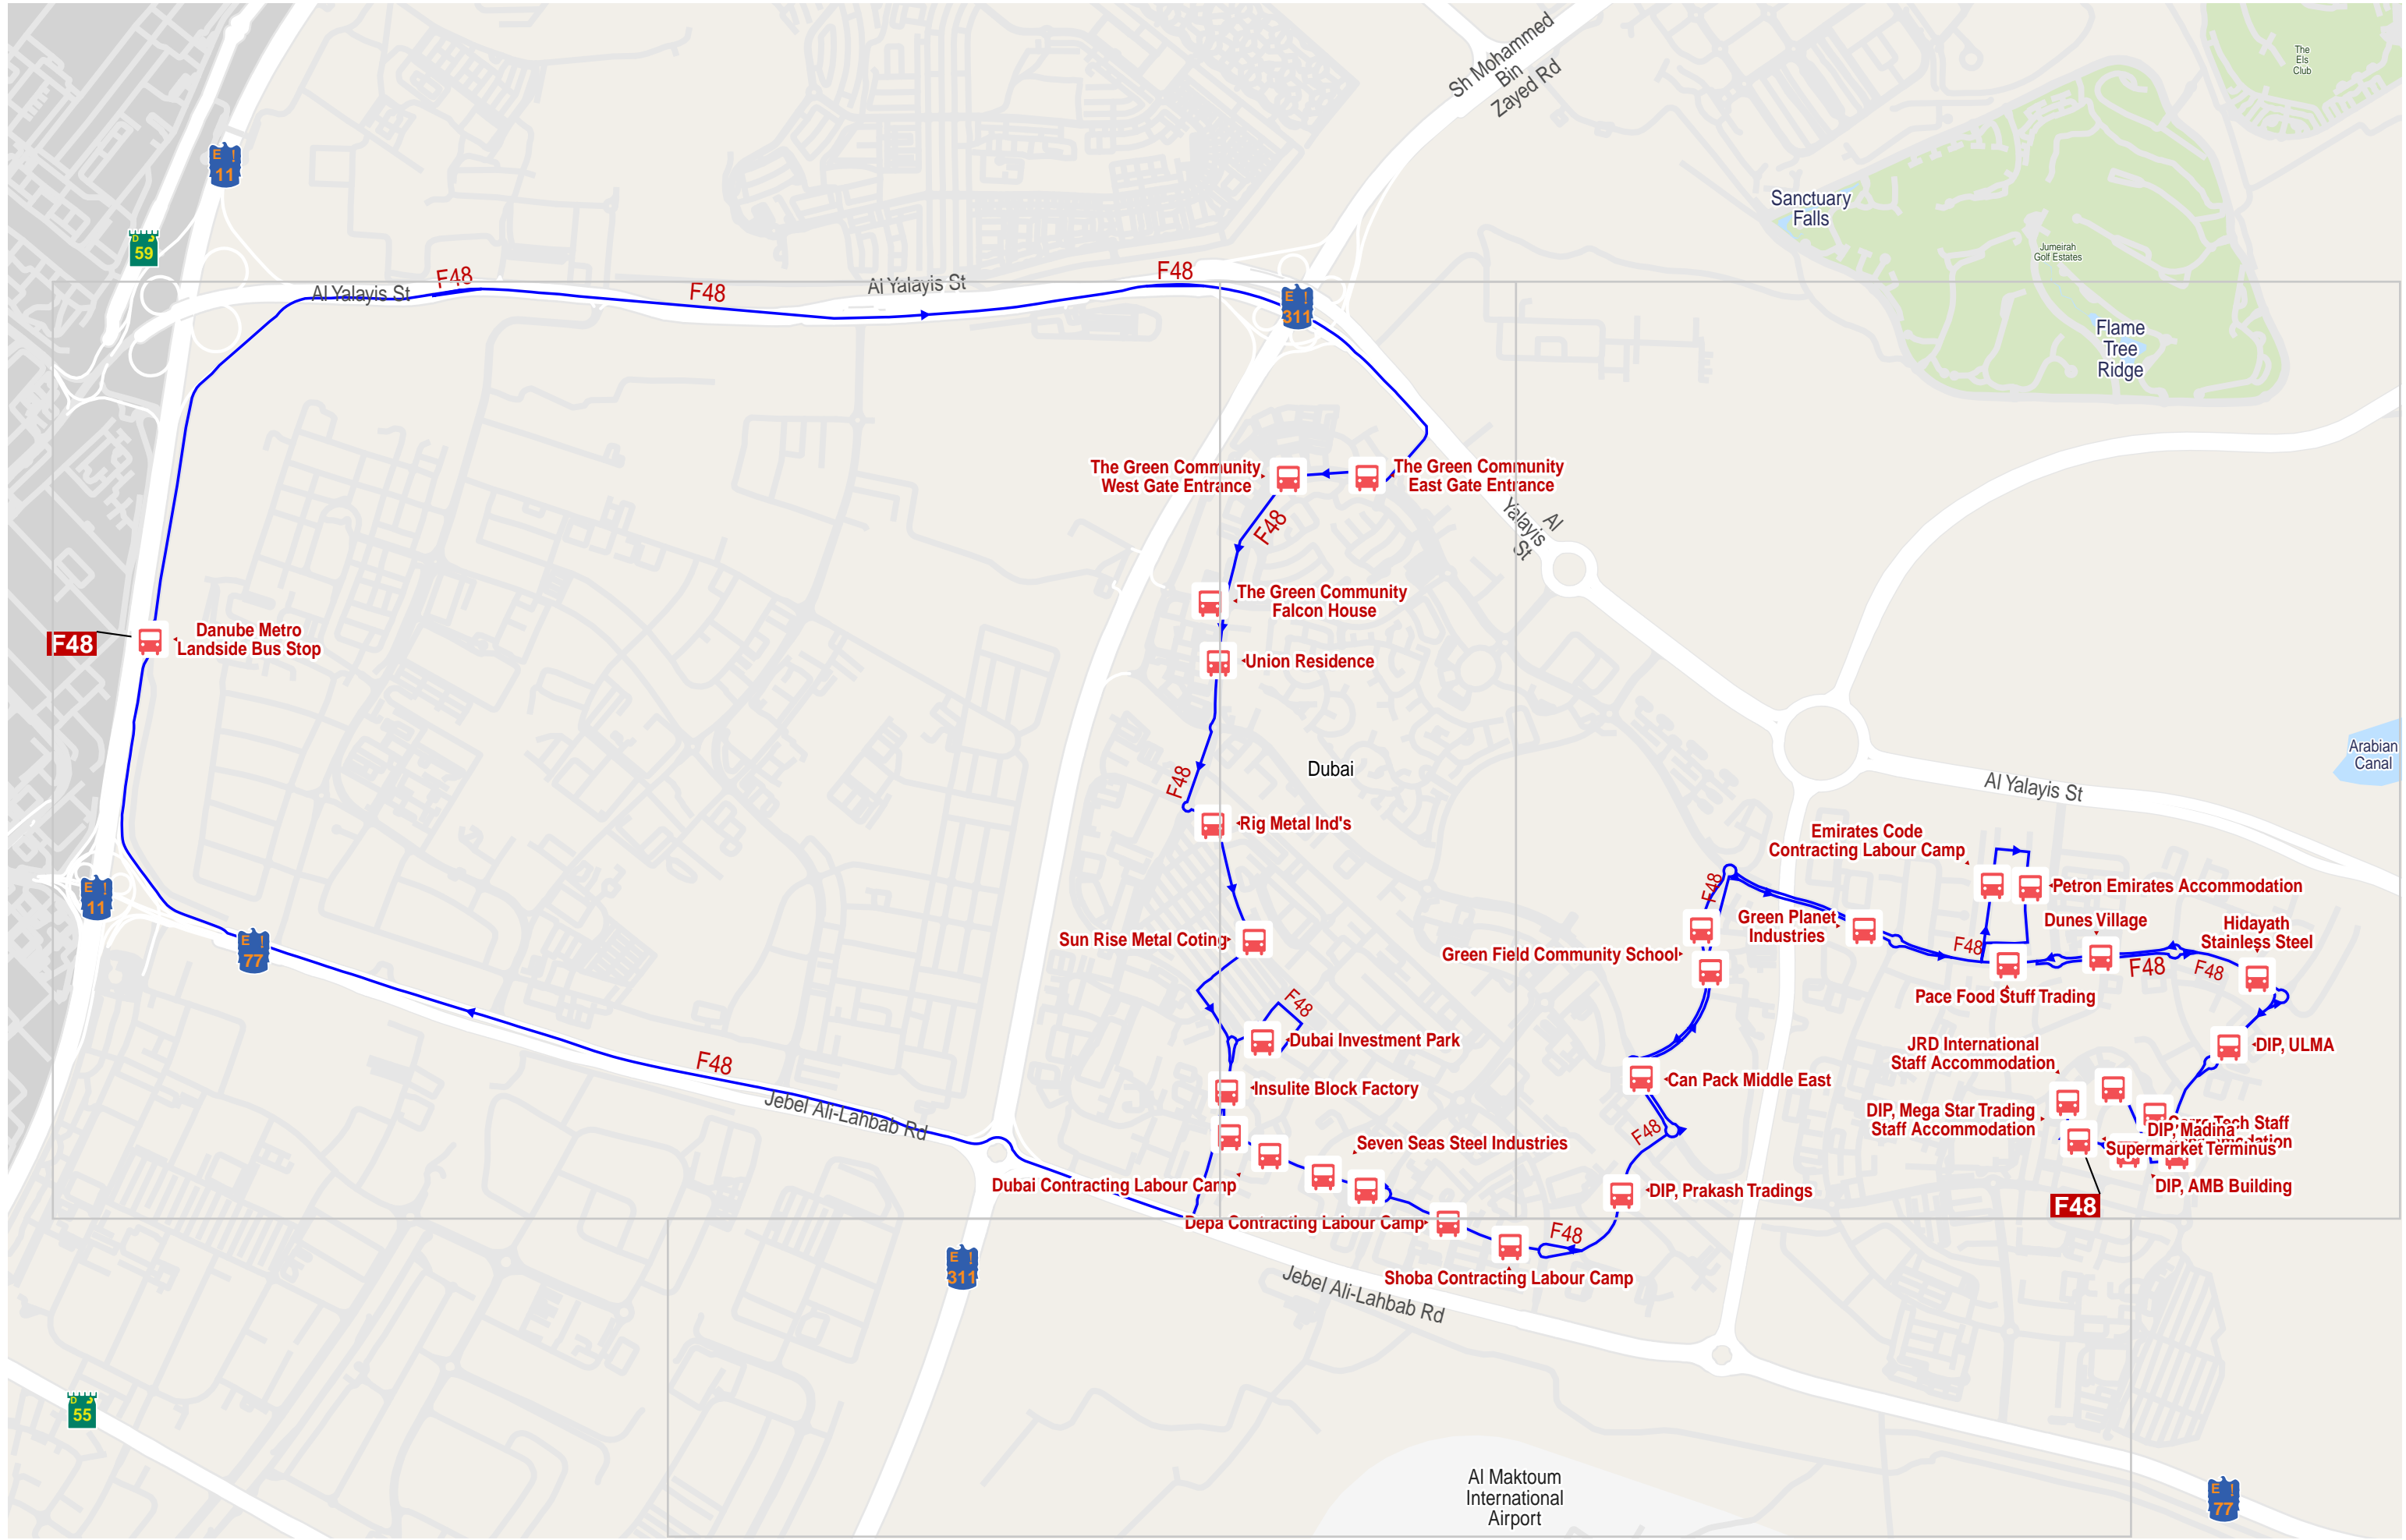

Route F48: Danube Metro Landside Bus Stop - DIP, Madina Supermarket Terminus

1.5 km 3 km 4.5 km 6 km

Route F48: Danube Metro Landside Bus Stop - DIP, Madina Supermarket Terminus

Route F48: Danube Metro Landside Bus Stop - DIP, Madina Supermarket Terminus

Route F48: Danube Metro Landside Bus Stop - DIP, Madina Supermarket Terminus