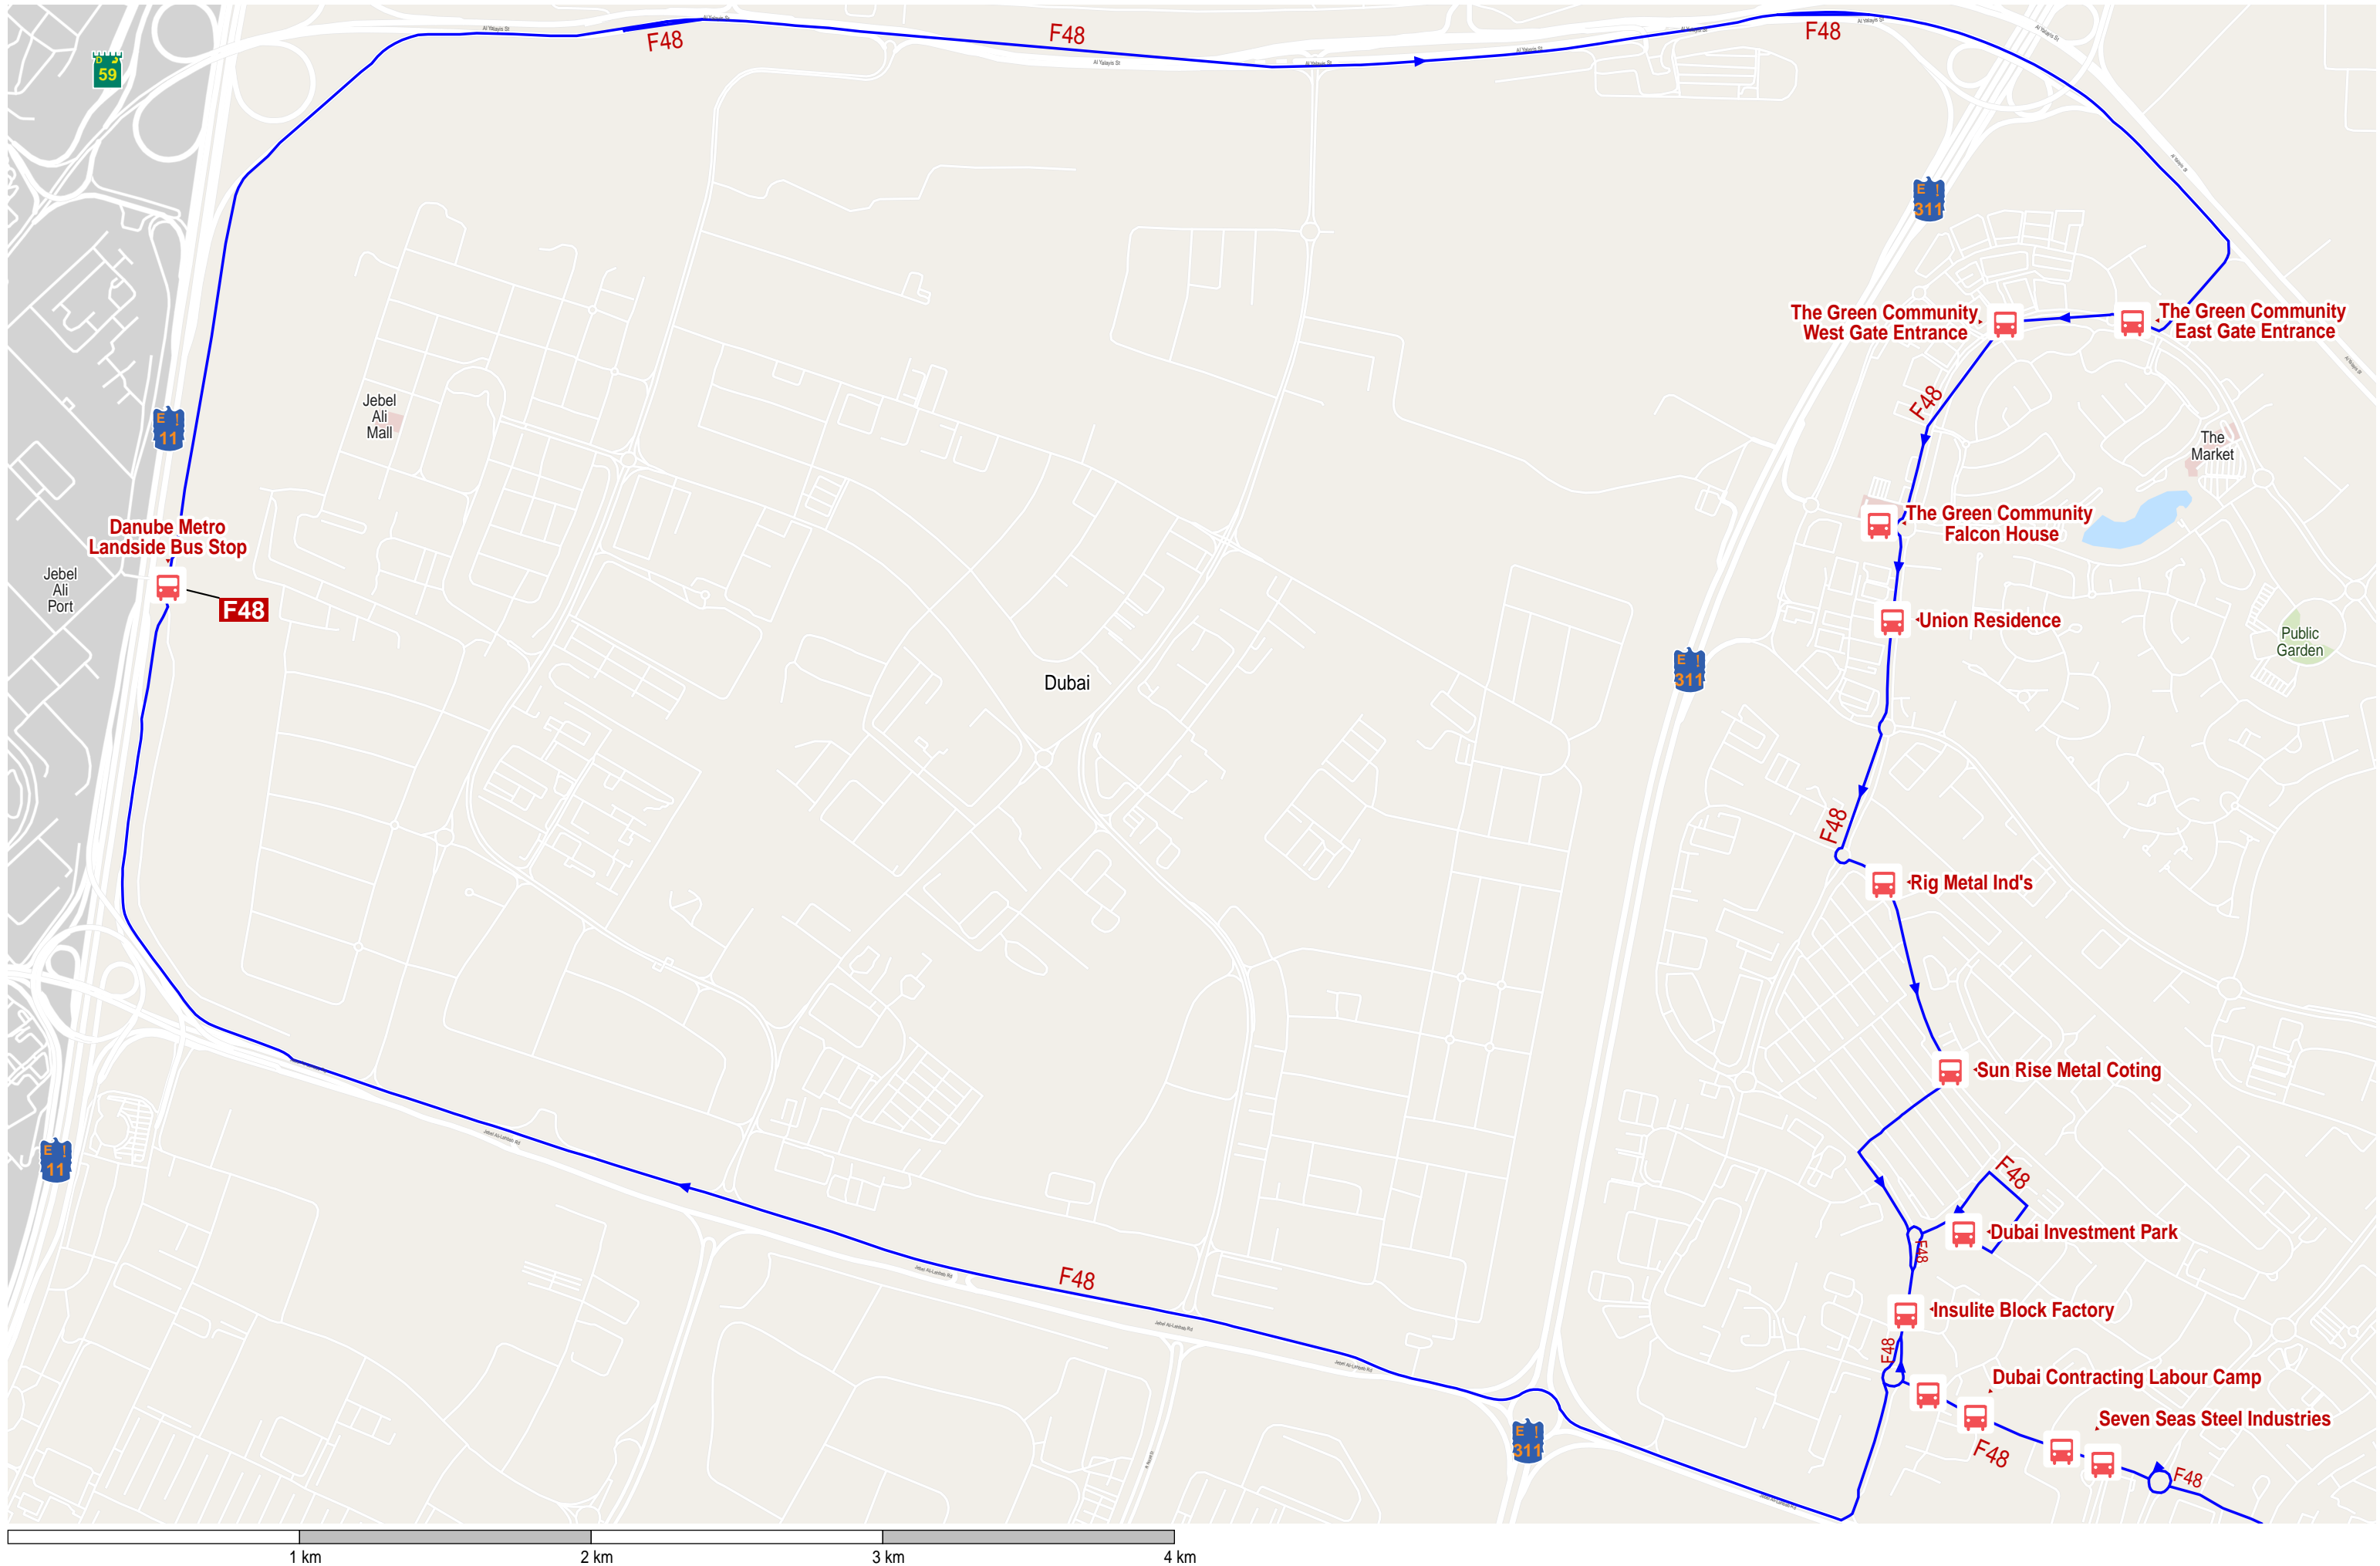

Route F48: Danube Metro Landside Bus Stop - DIP, Madina Supermarket Terminus

1.5 km 3 km 4.5 km 6 km

Route F48: Danube Metro Landside Bus Stop - DIP, Madina Supermarket Terminus

Route F48: Danube Metro Landside Bus Stop - DIP, Madina Supermarket Terminus

Route F48: Danube Metro Landside Bus Stop - DIP, Madina Supermarket Terminus