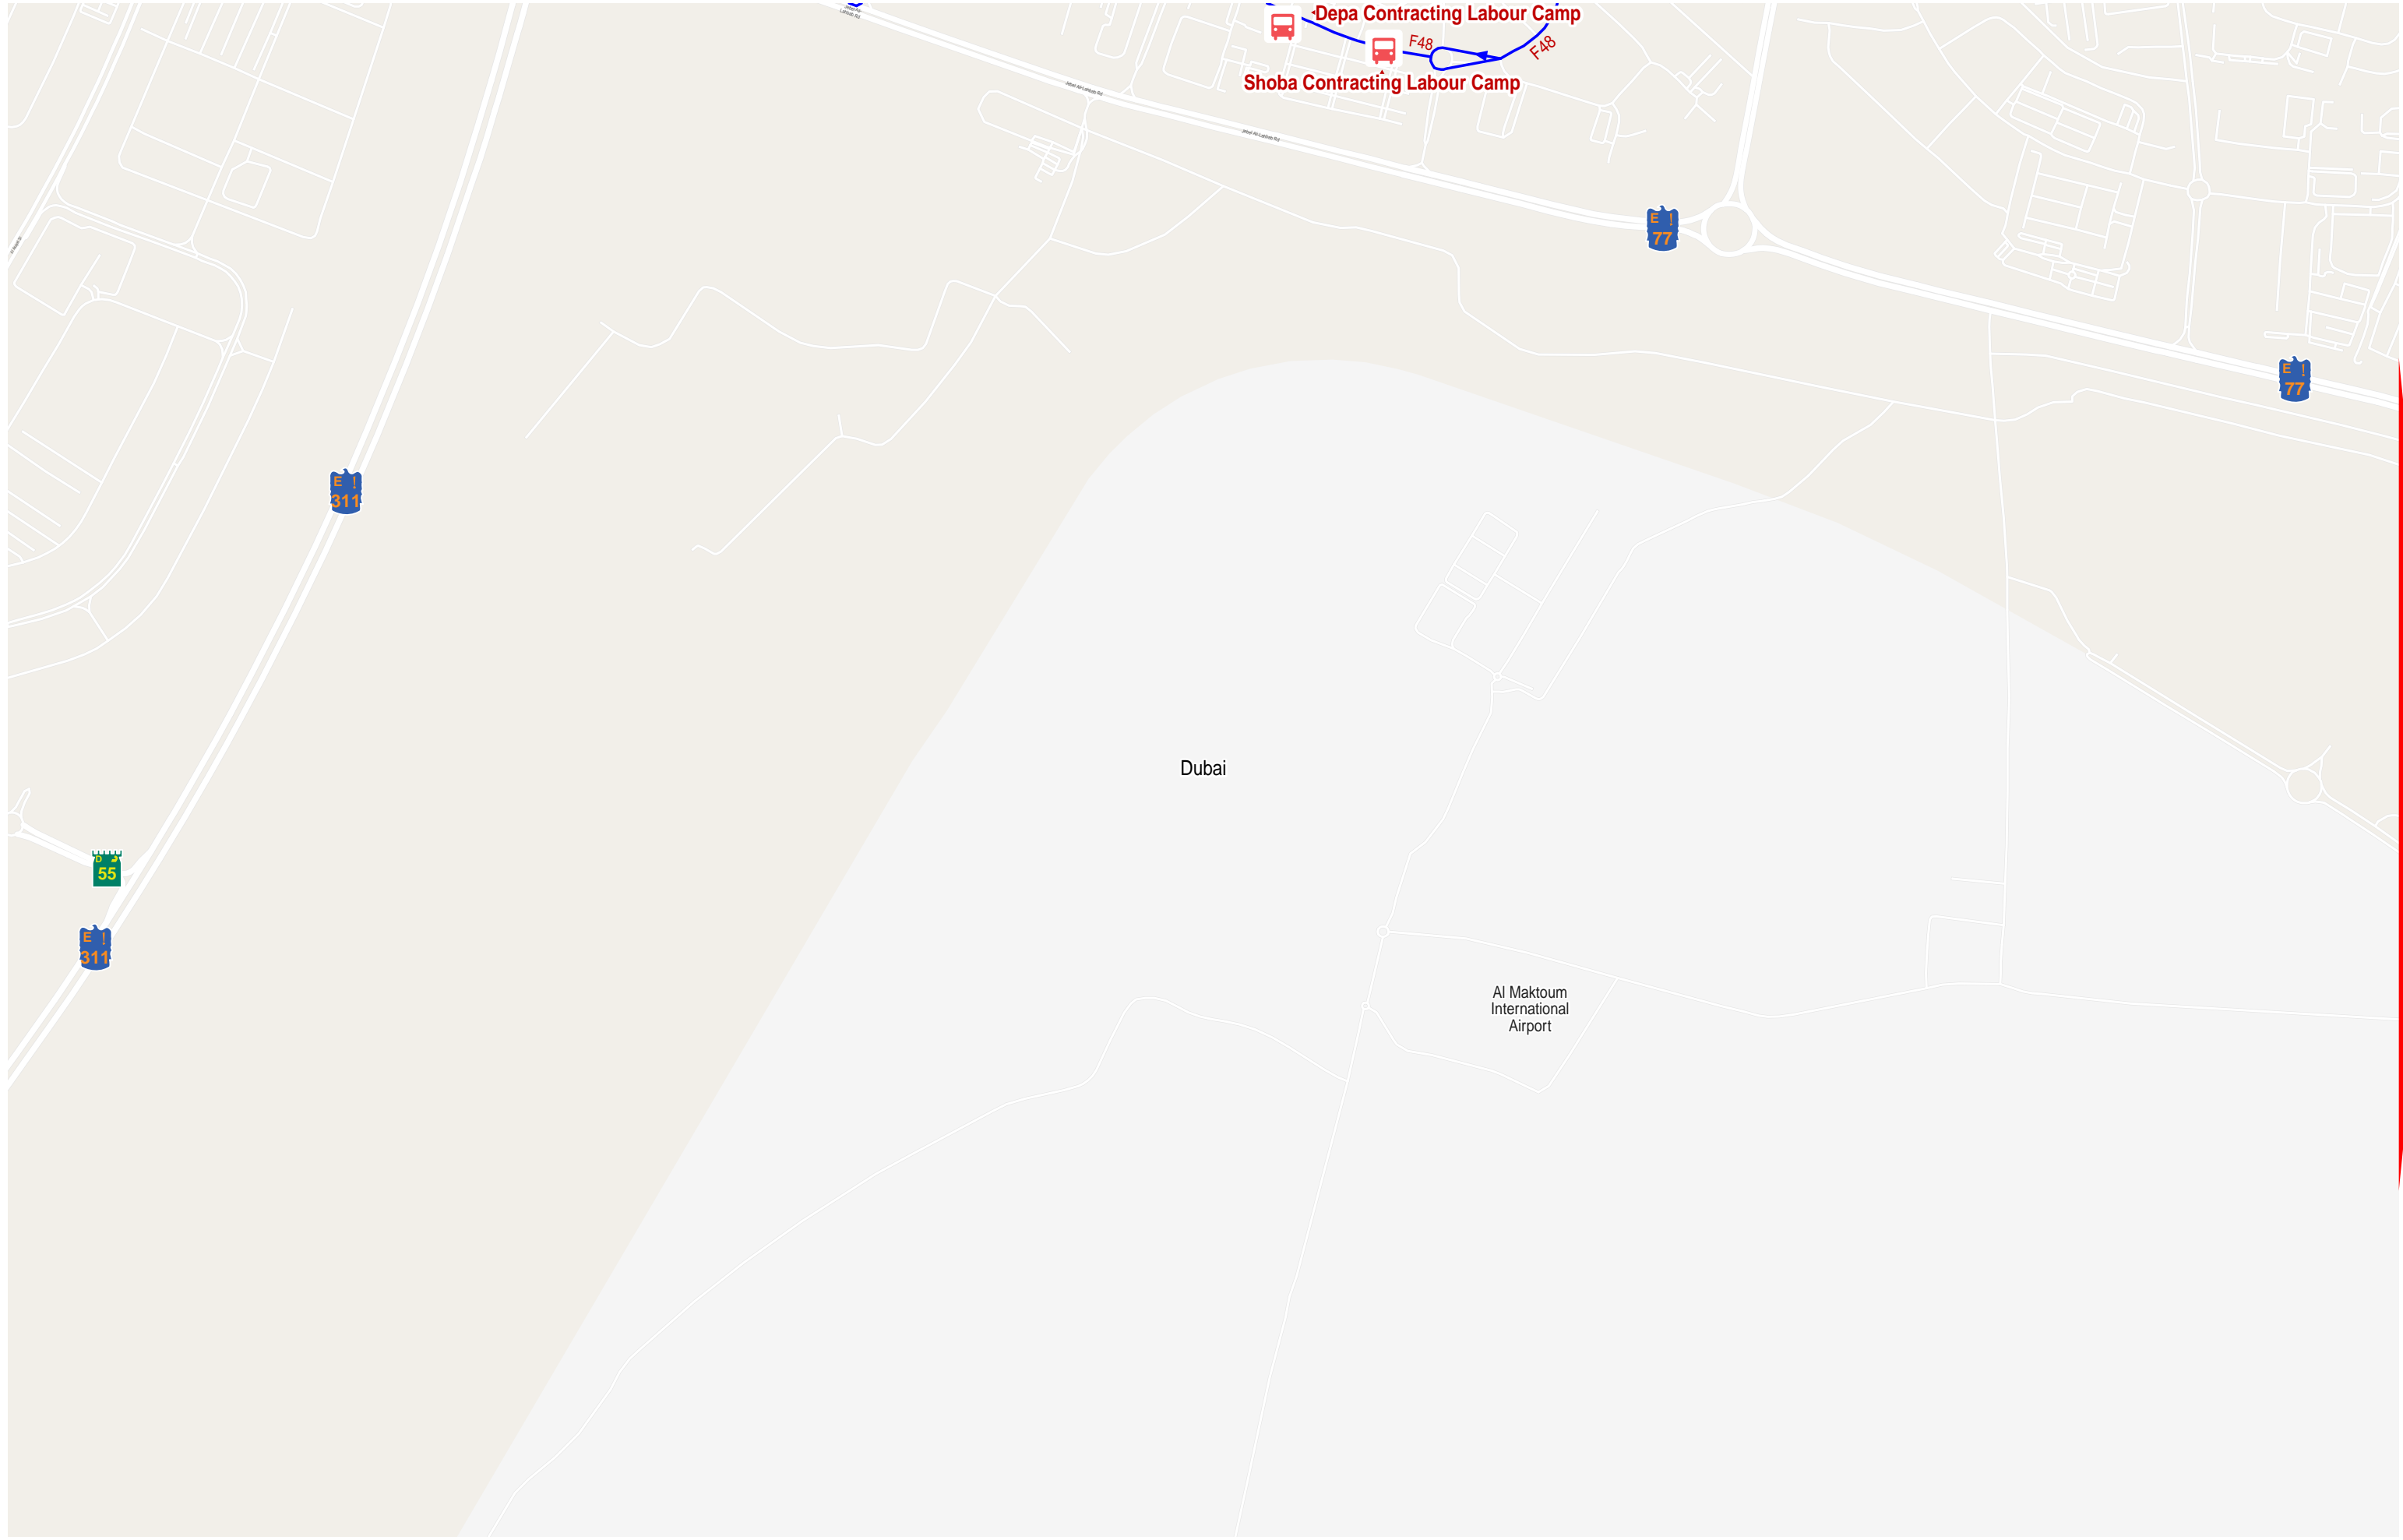

Route F48: Danube Metro Landside Bus Stop - DIP, Madina Supermarket Terminus

1.5 km 3 km 4.5 km 6 km

Route F48: Danube Metro Landside Bus Stop - DIP, Madina Supermarket Terminus

Route F48: Danube Metro Landside Bus Stop - DIP, Madina Supermarket Terminus

Route F48: Danube Metro Landside Bus Stop - DIP, Madina Supermarket Terminus