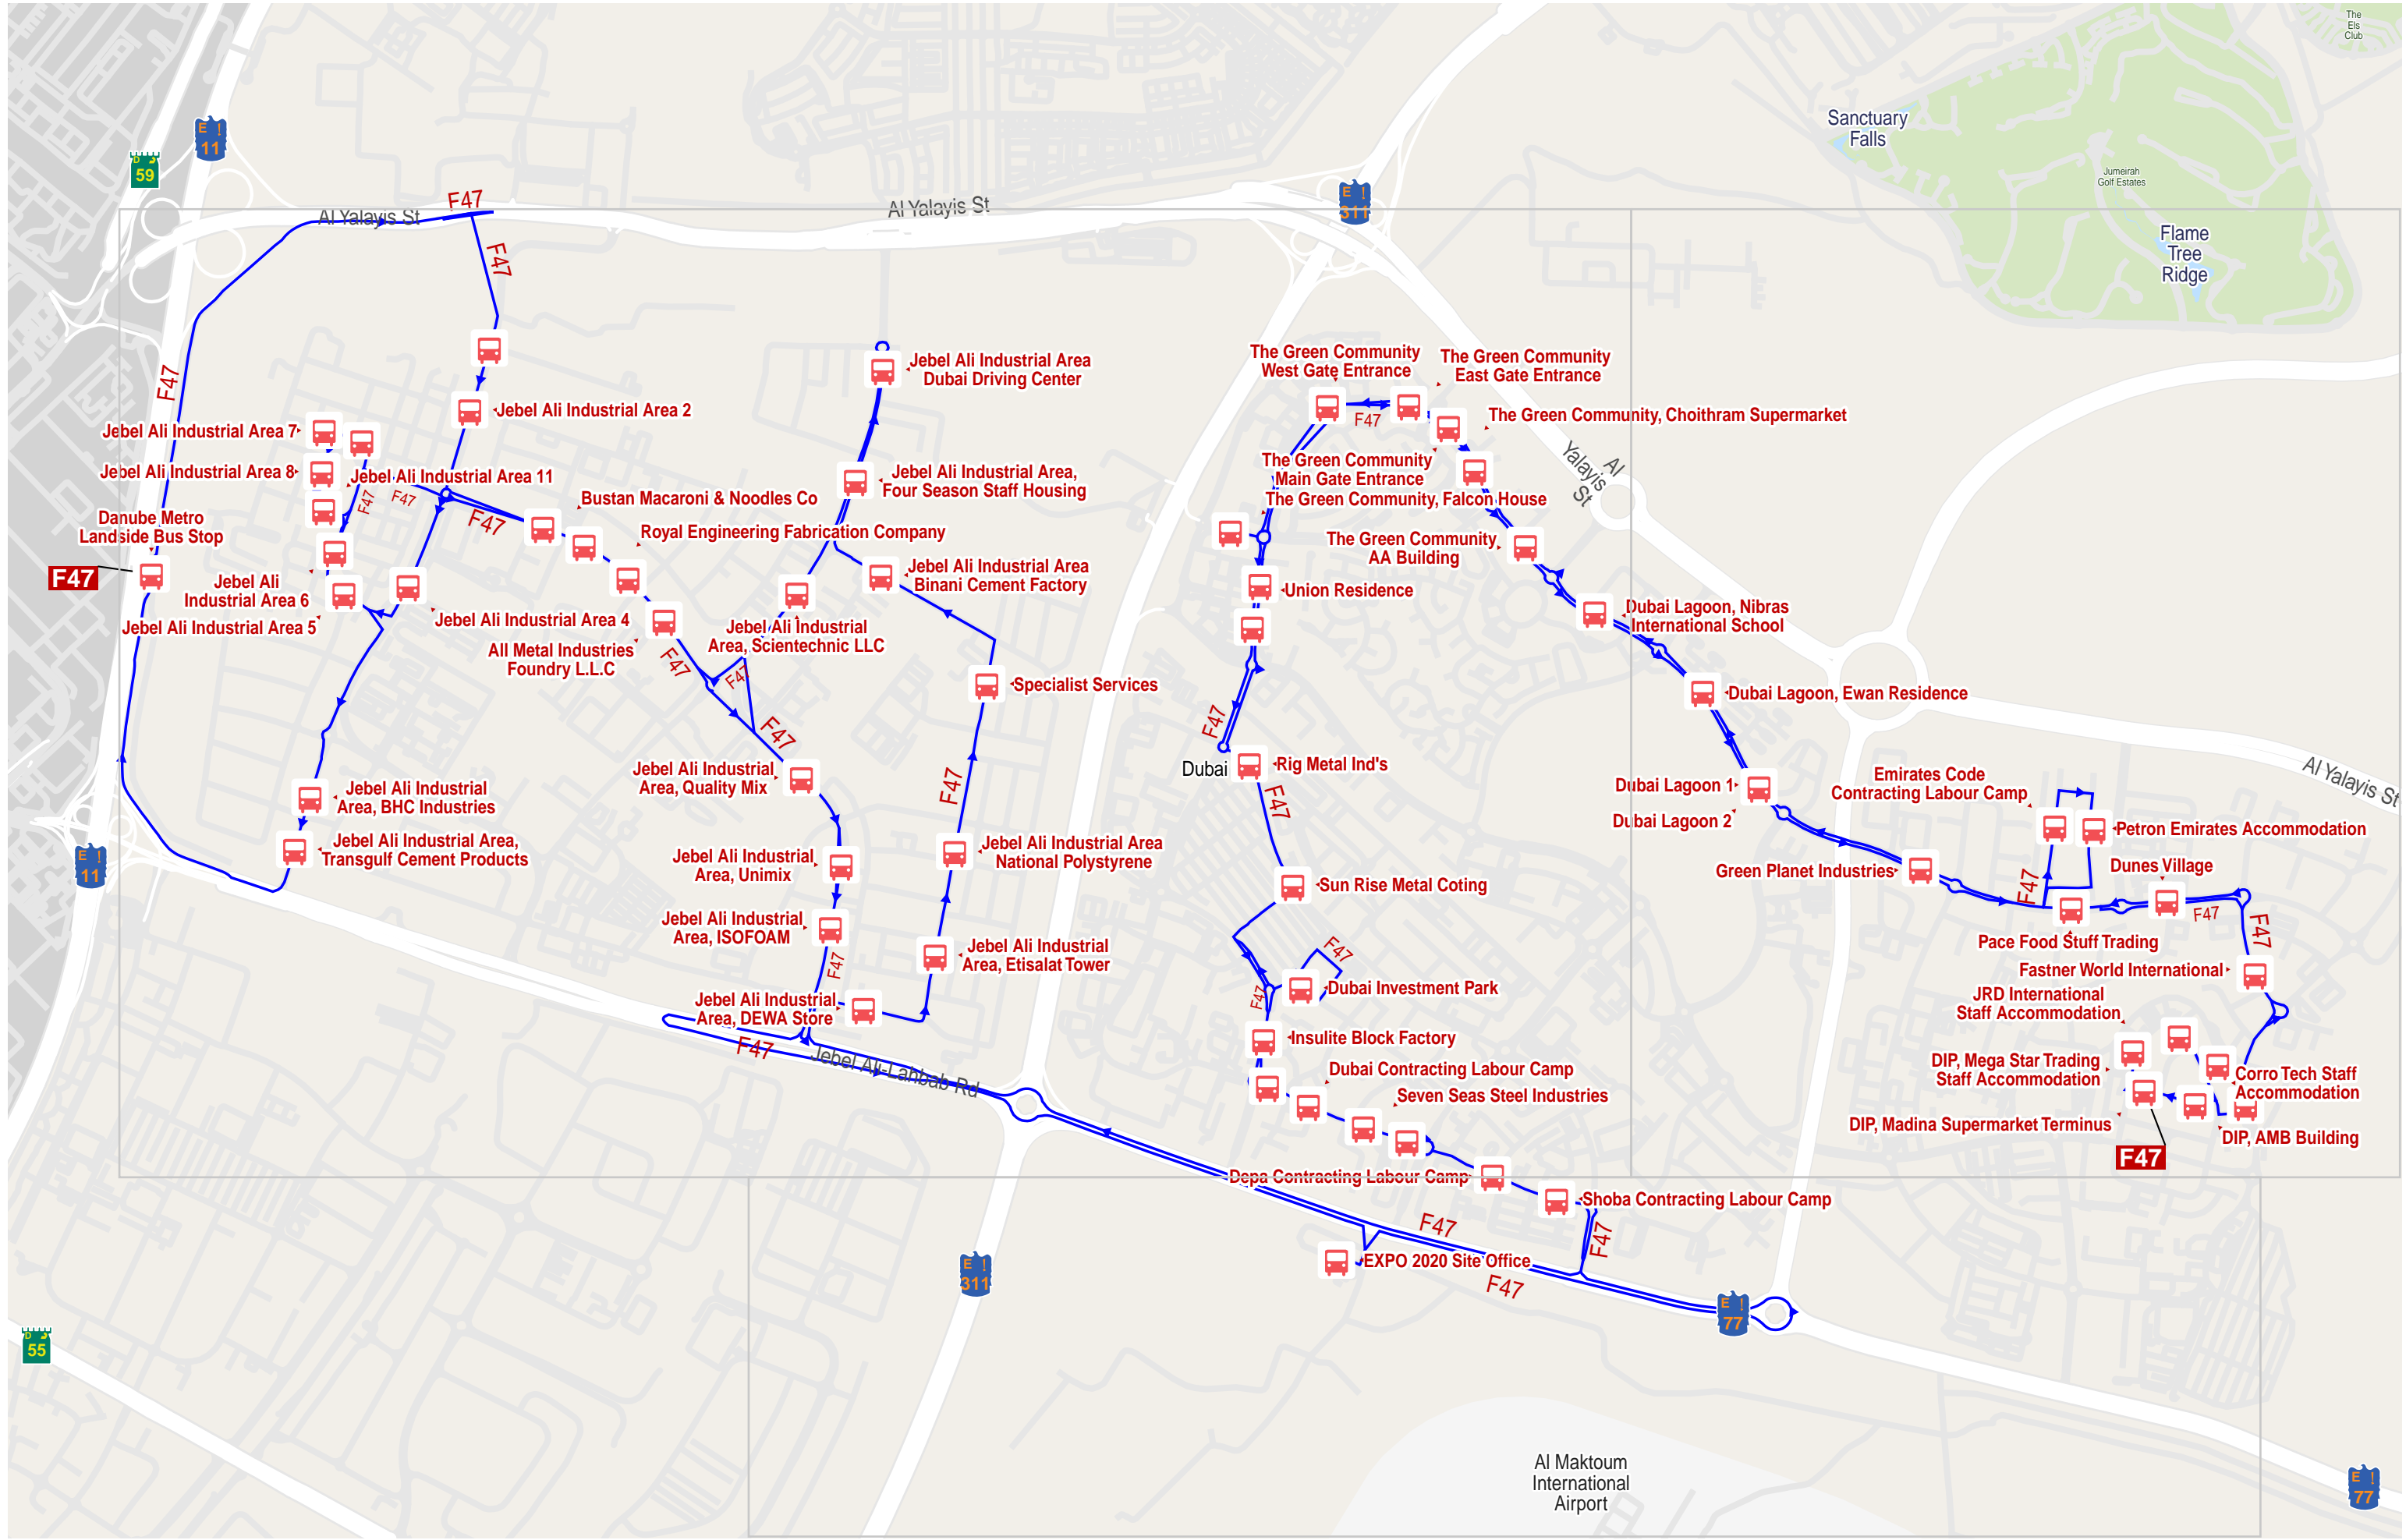

Route F47: Danube Metro Landside Bus Stop - DIP, Madina Supermarket Terminus

1.5 km 3 km 4.5 km 6 km

Route F47: Danube Metro Landside Bus Stop - DIP, Madina Supermarket Terminus

1 km 2 km 3 km 4 km

Route F47: Danube Metro Landside Bus Stop - DIP, Madina Supermarket Terminus

1 km 2 km 3 km 4 km

Route F47: Danube Metro Landside Bus Stop - DIP, Madina Supermarket Terminus