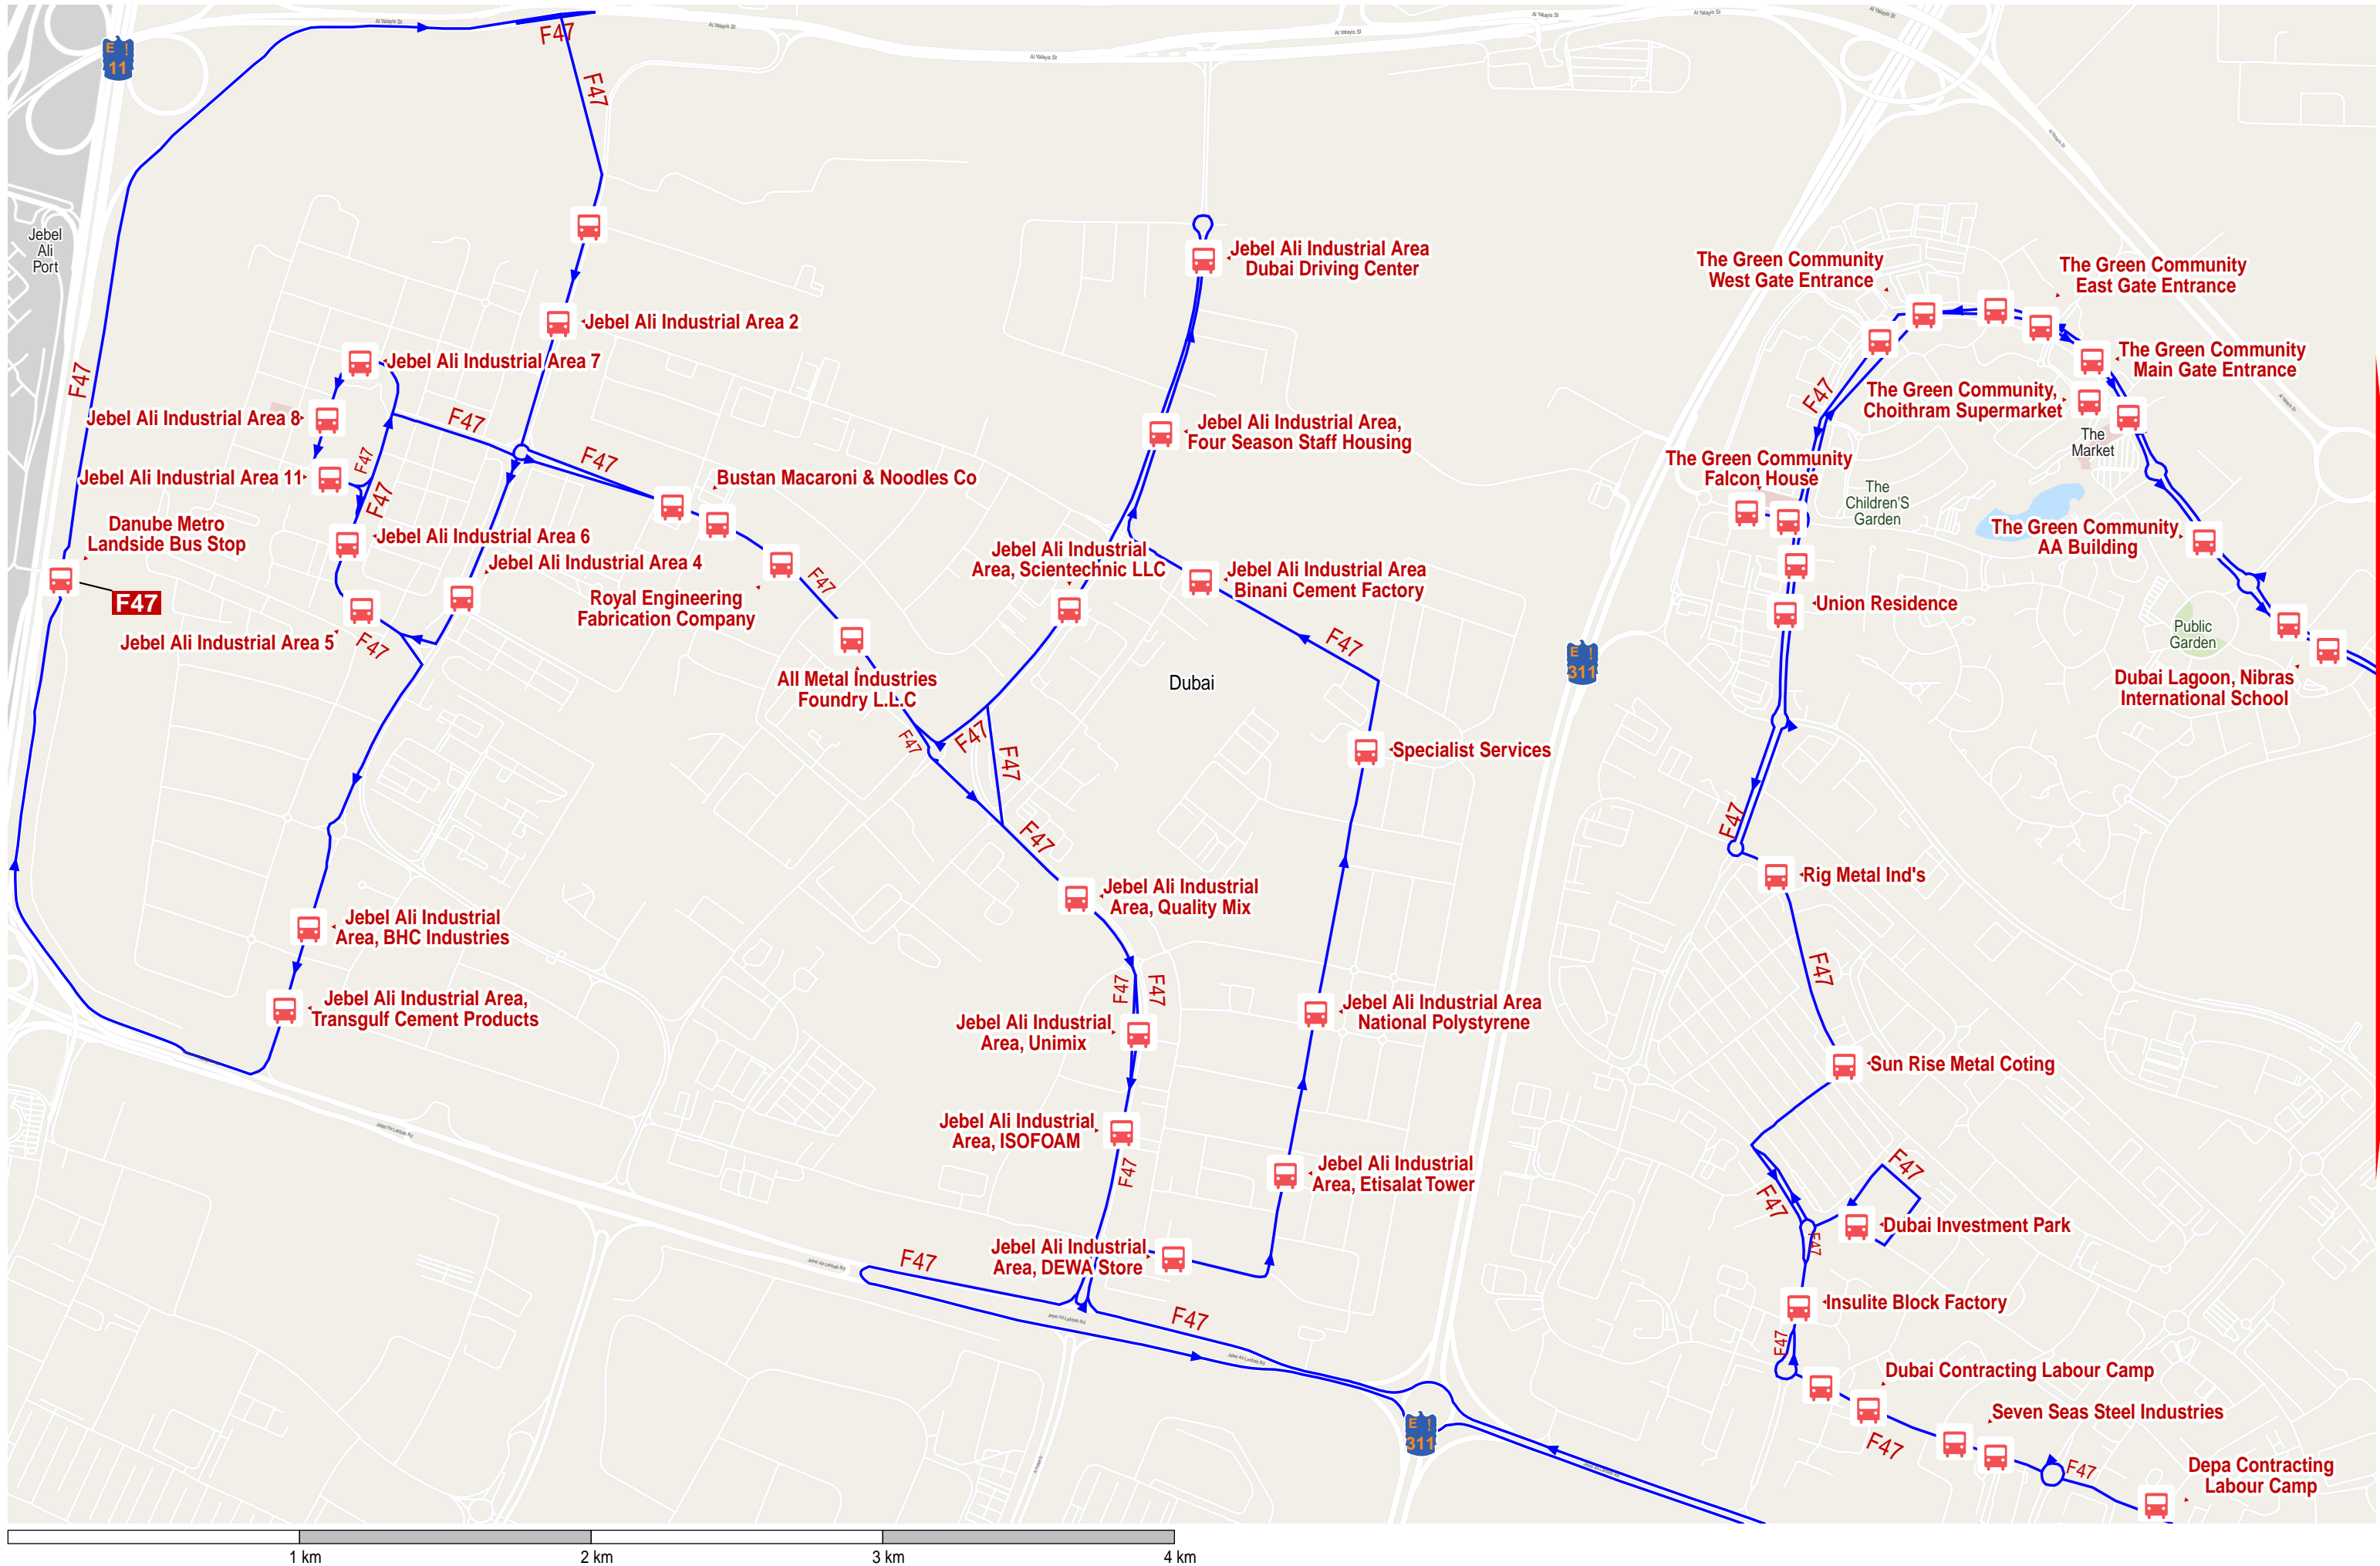

Route F47: Danube Metro Landside Bus Stop - DIP, Madina Supermarket Terminus

1.5 km 3 km 4.5 km 6 km

Route F47: Danube Metro Landside Bus Stop - DIP, Madina Supermarket Terminus

1 km 2 km 3 km 4 km

Route F47: Danube Metro Landside Bus Stop - DIP, Madina Supermarket Terminus

1 km 2 km 3 km 4 km

Route F47: Danube Metro Landside Bus Stop - DIP, Madina Supermarket Terminus