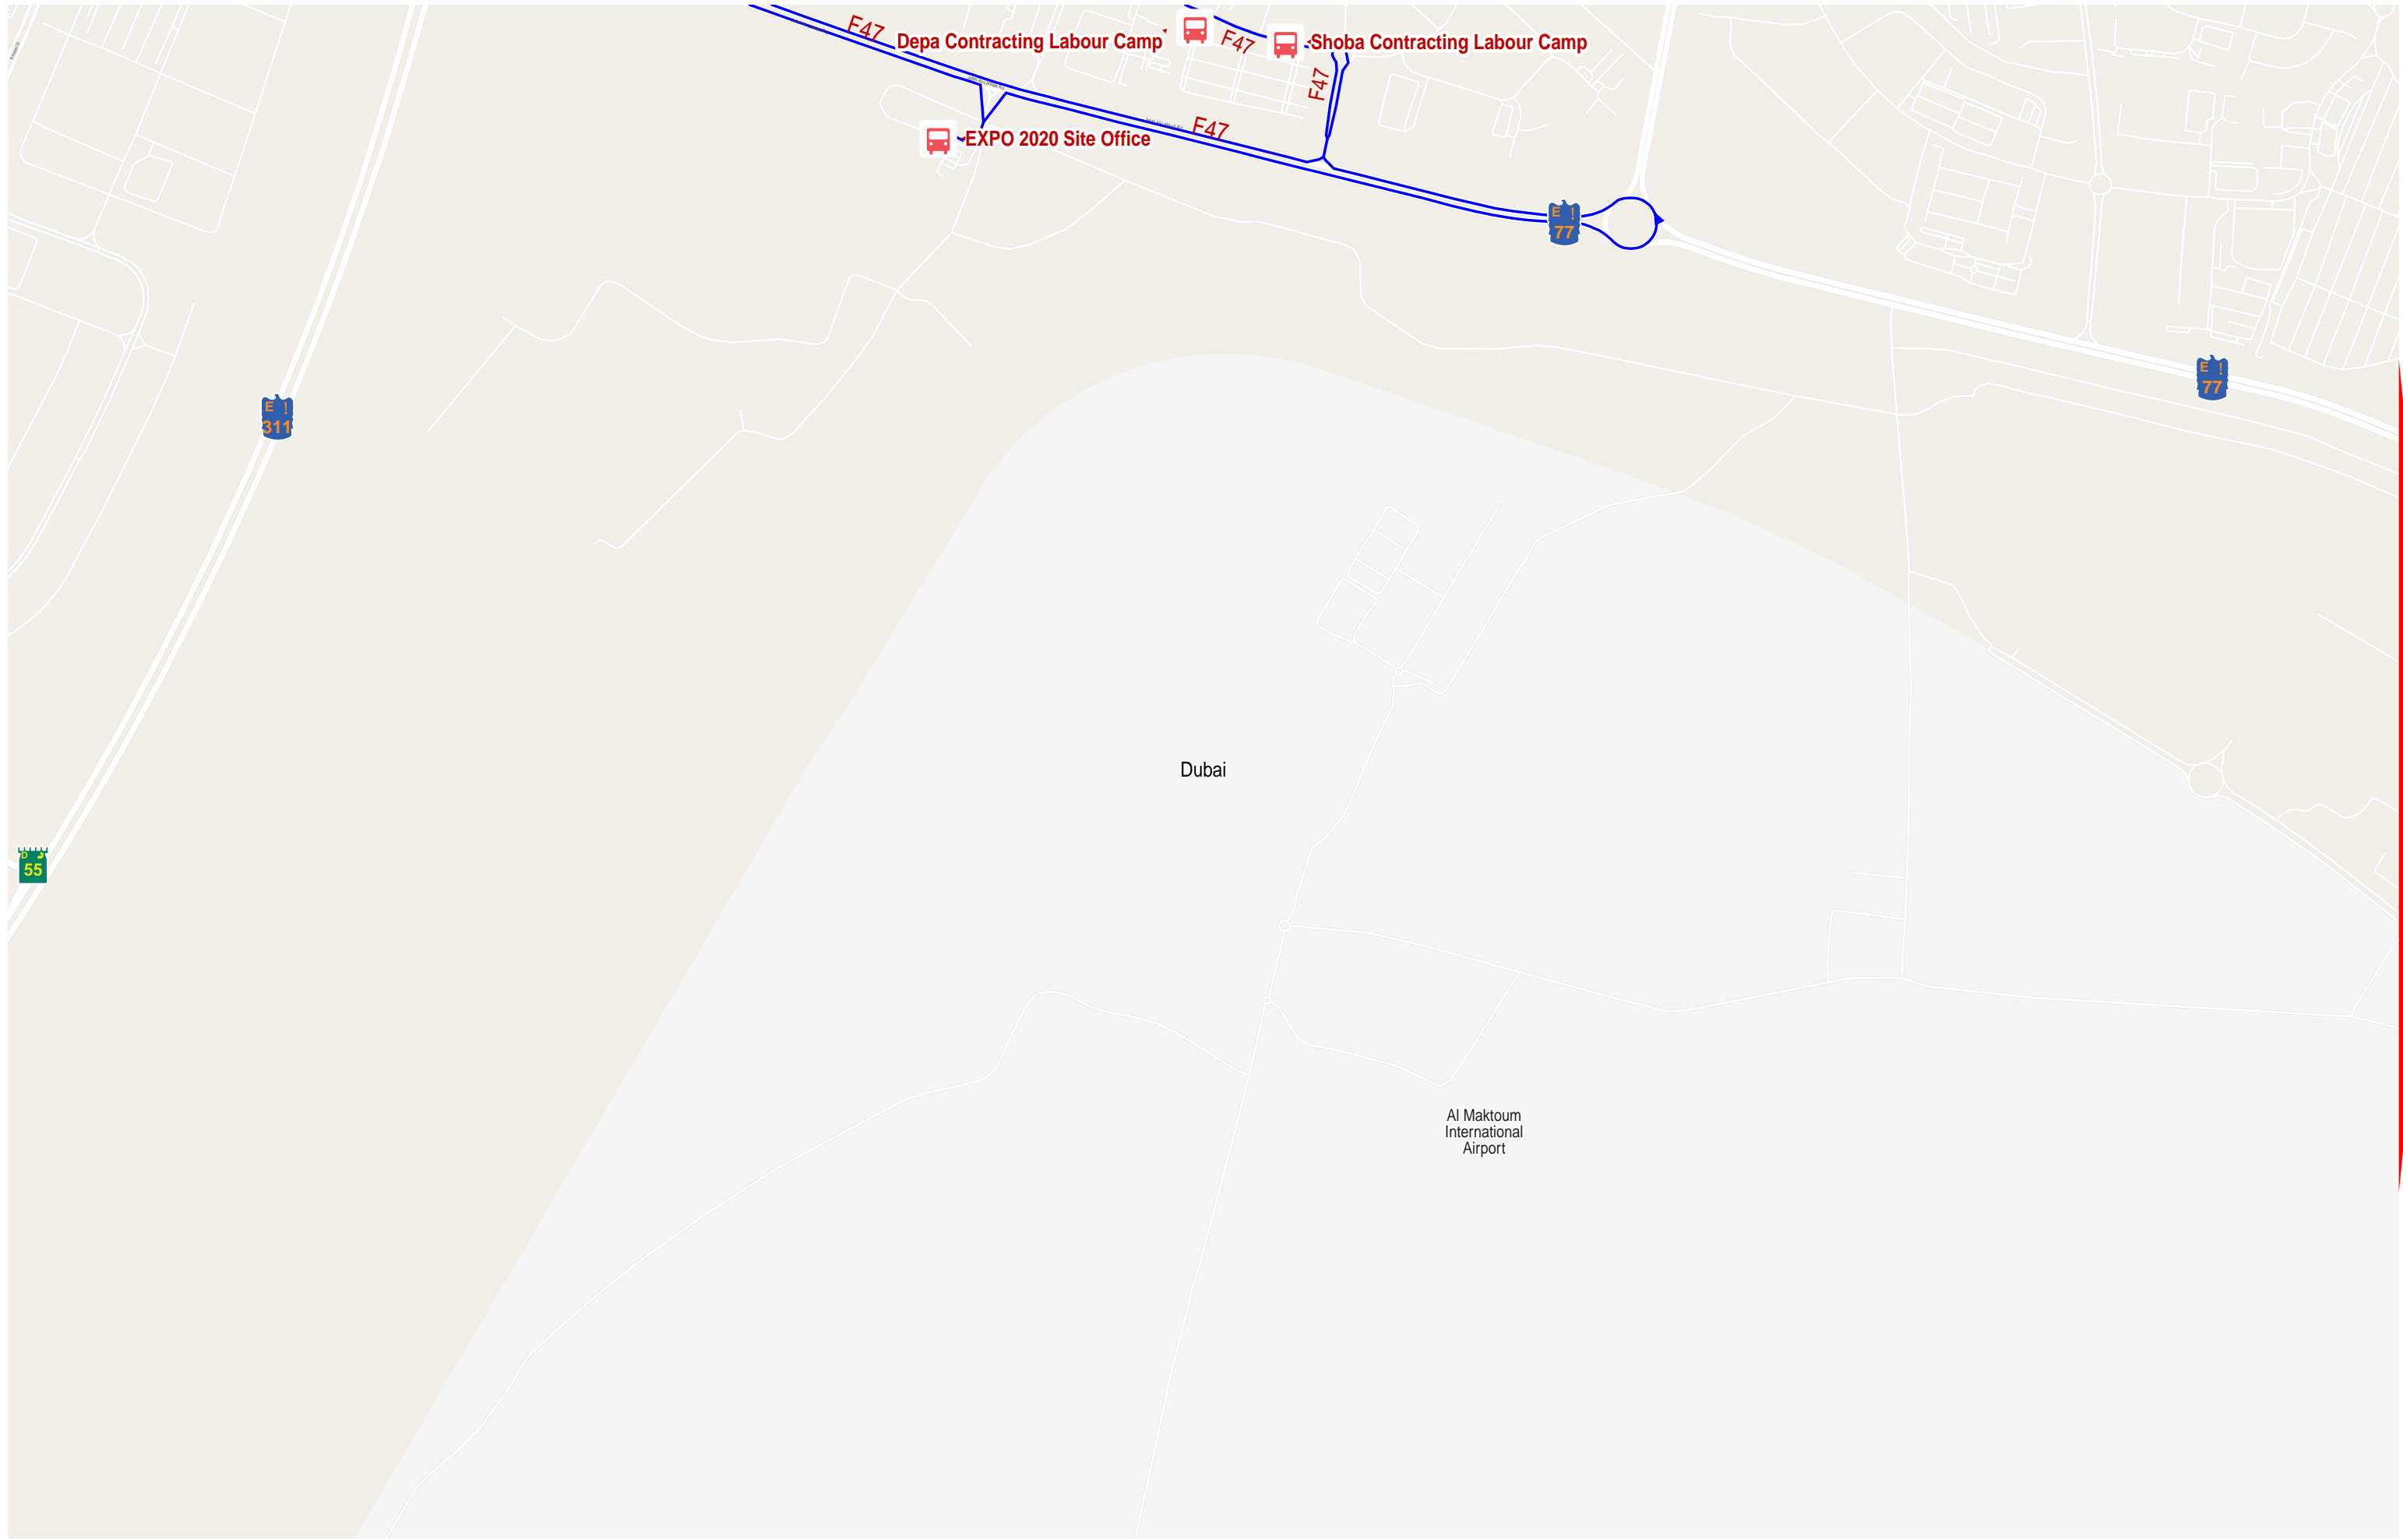

Route F47: Danube Metro Landside Bus Stop - DIP, Madina Supermarket Terminus

1.5 km 3 km 4.5 km 6 km

Route F47: Danube Metro Landside Bus Stop - DIP, Madina Supermarket Terminus

1 km 2 km 3 km 4 km

Route F47: Danube Metro Landside Bus Stop - DIP, Madina Supermarket Terminus

1 km 2 km 3 km 4 km

Route F47: Danube Metro Landside Bus Stop - DIP, Madina Supermarket Terminus