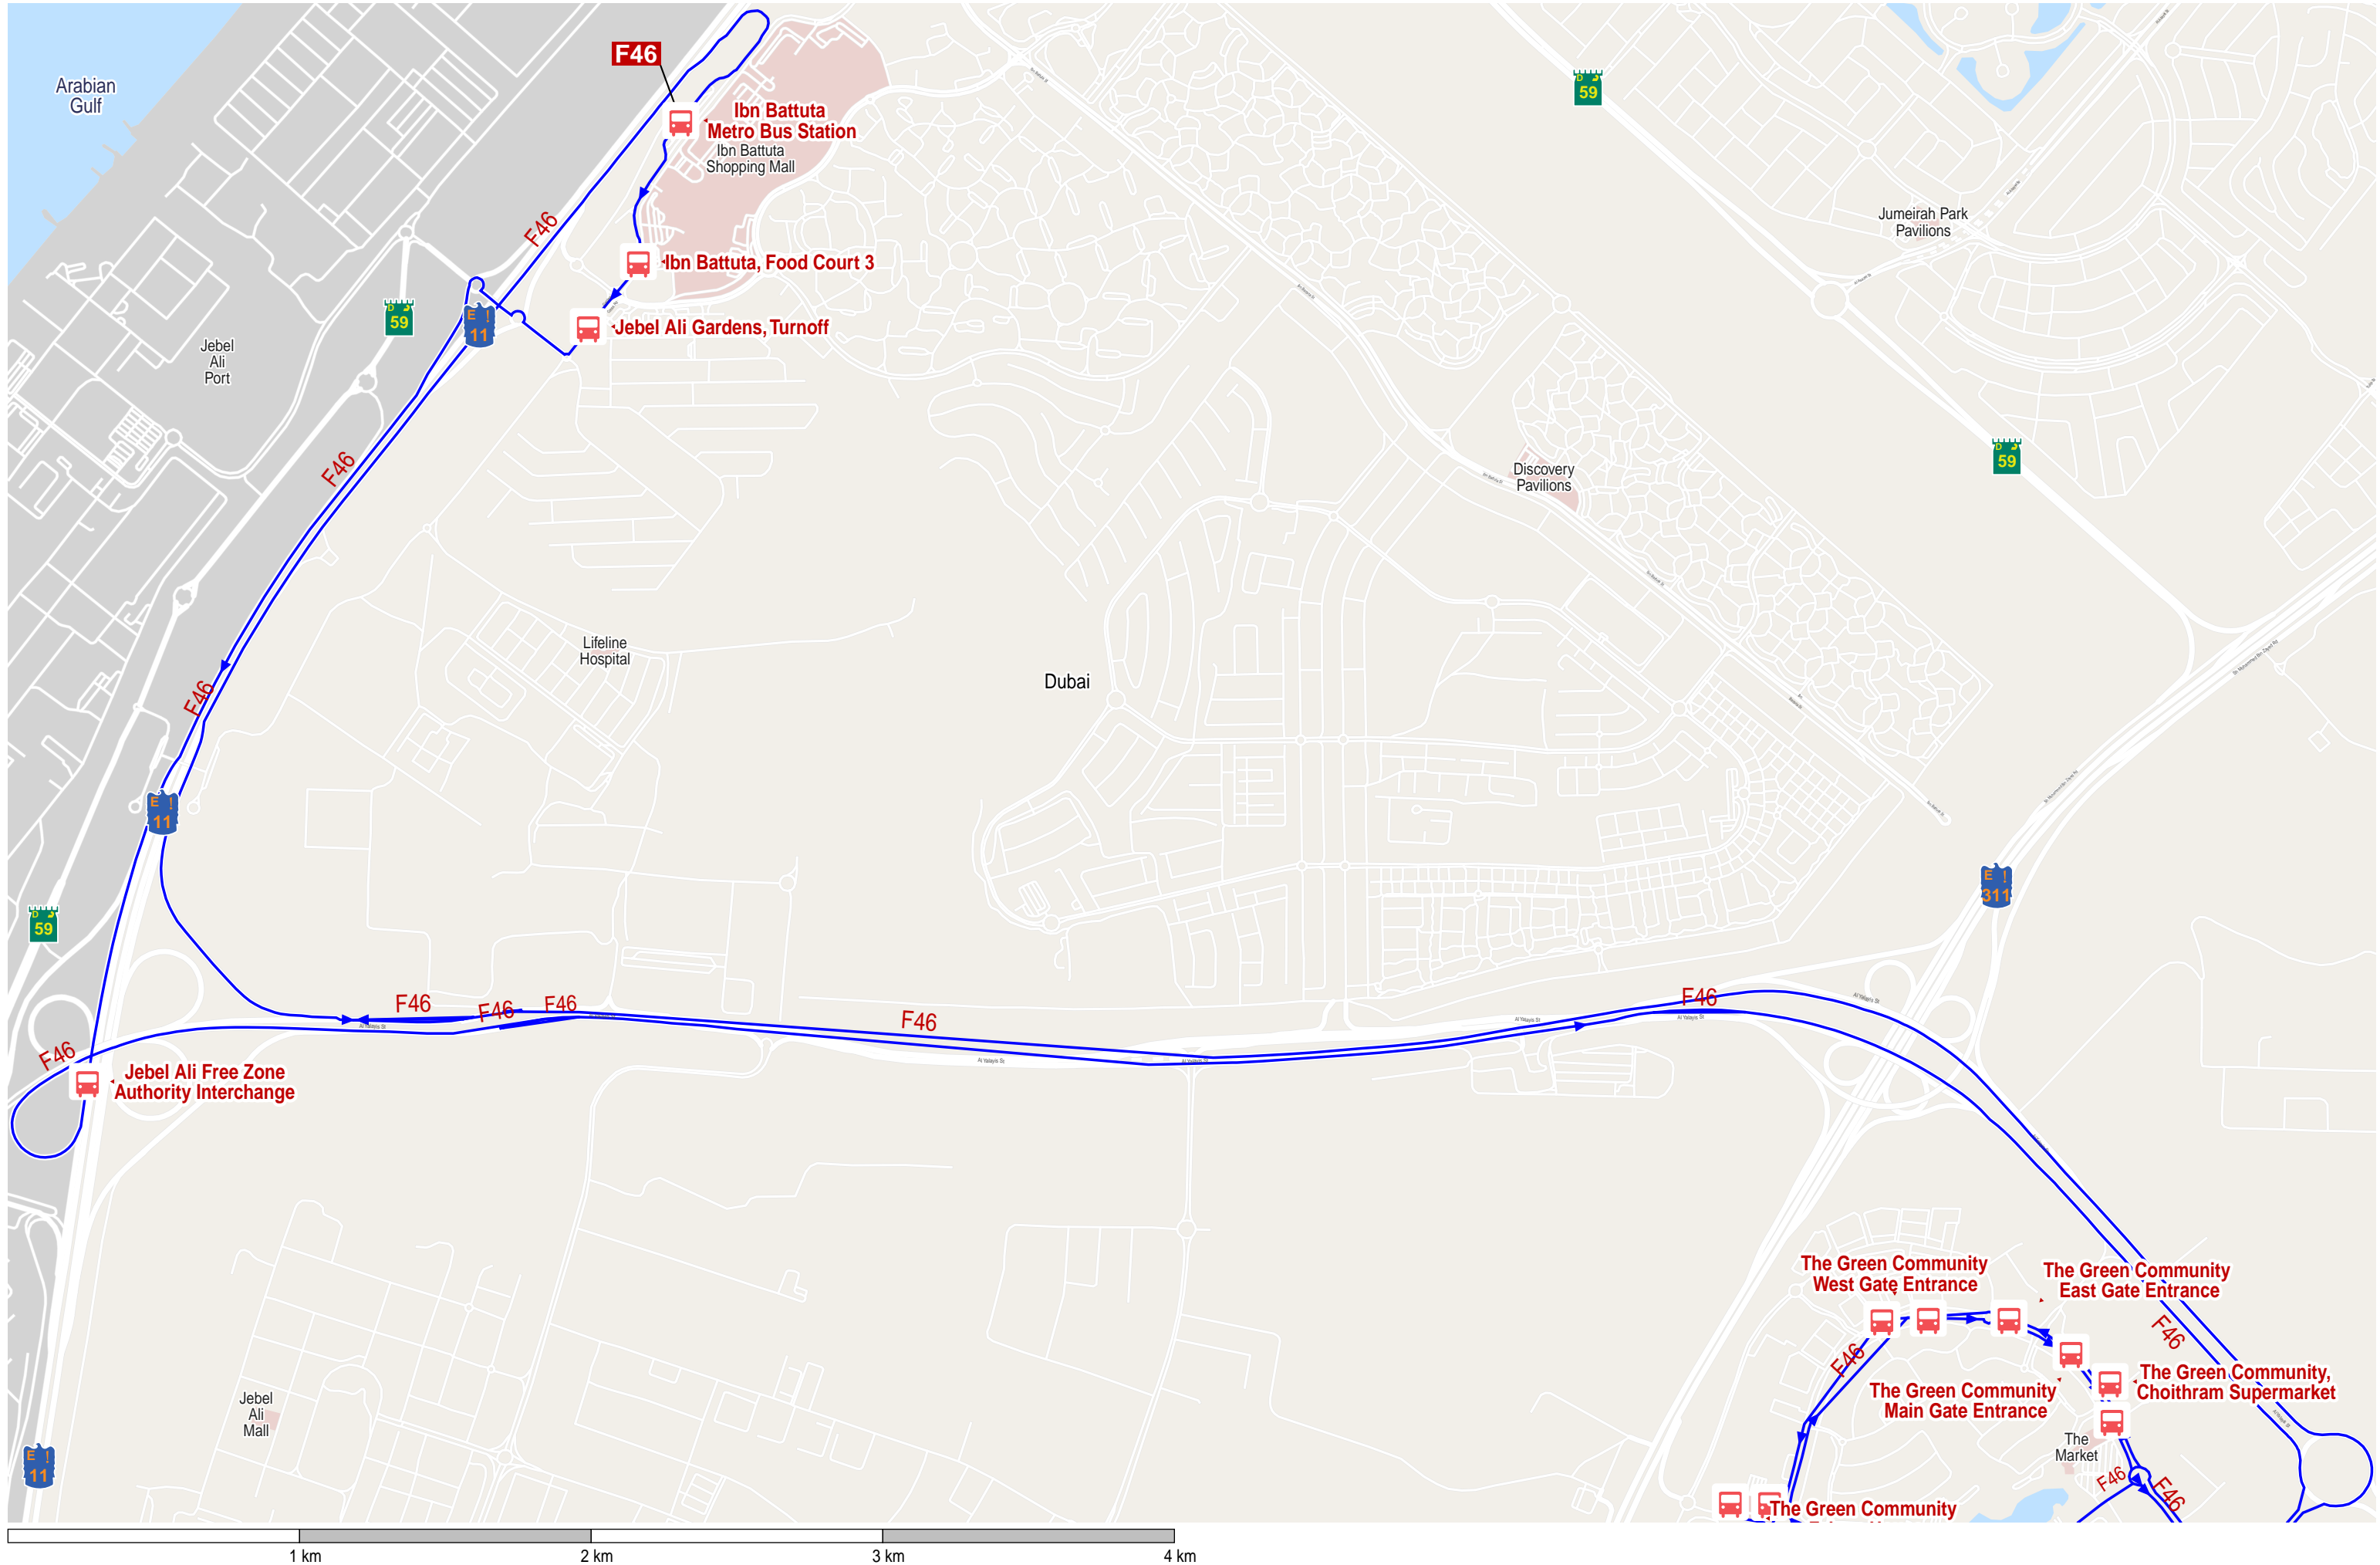

# Route F46: Ibn Battuta Metro Bus Station - DIP, Madina Supermarket Terminus

1.5 km      3 km      4.5 km      6 km

# Route F46: Ibn Battuta Metro Bus Station - DIP, Madina Supermarket Terminus