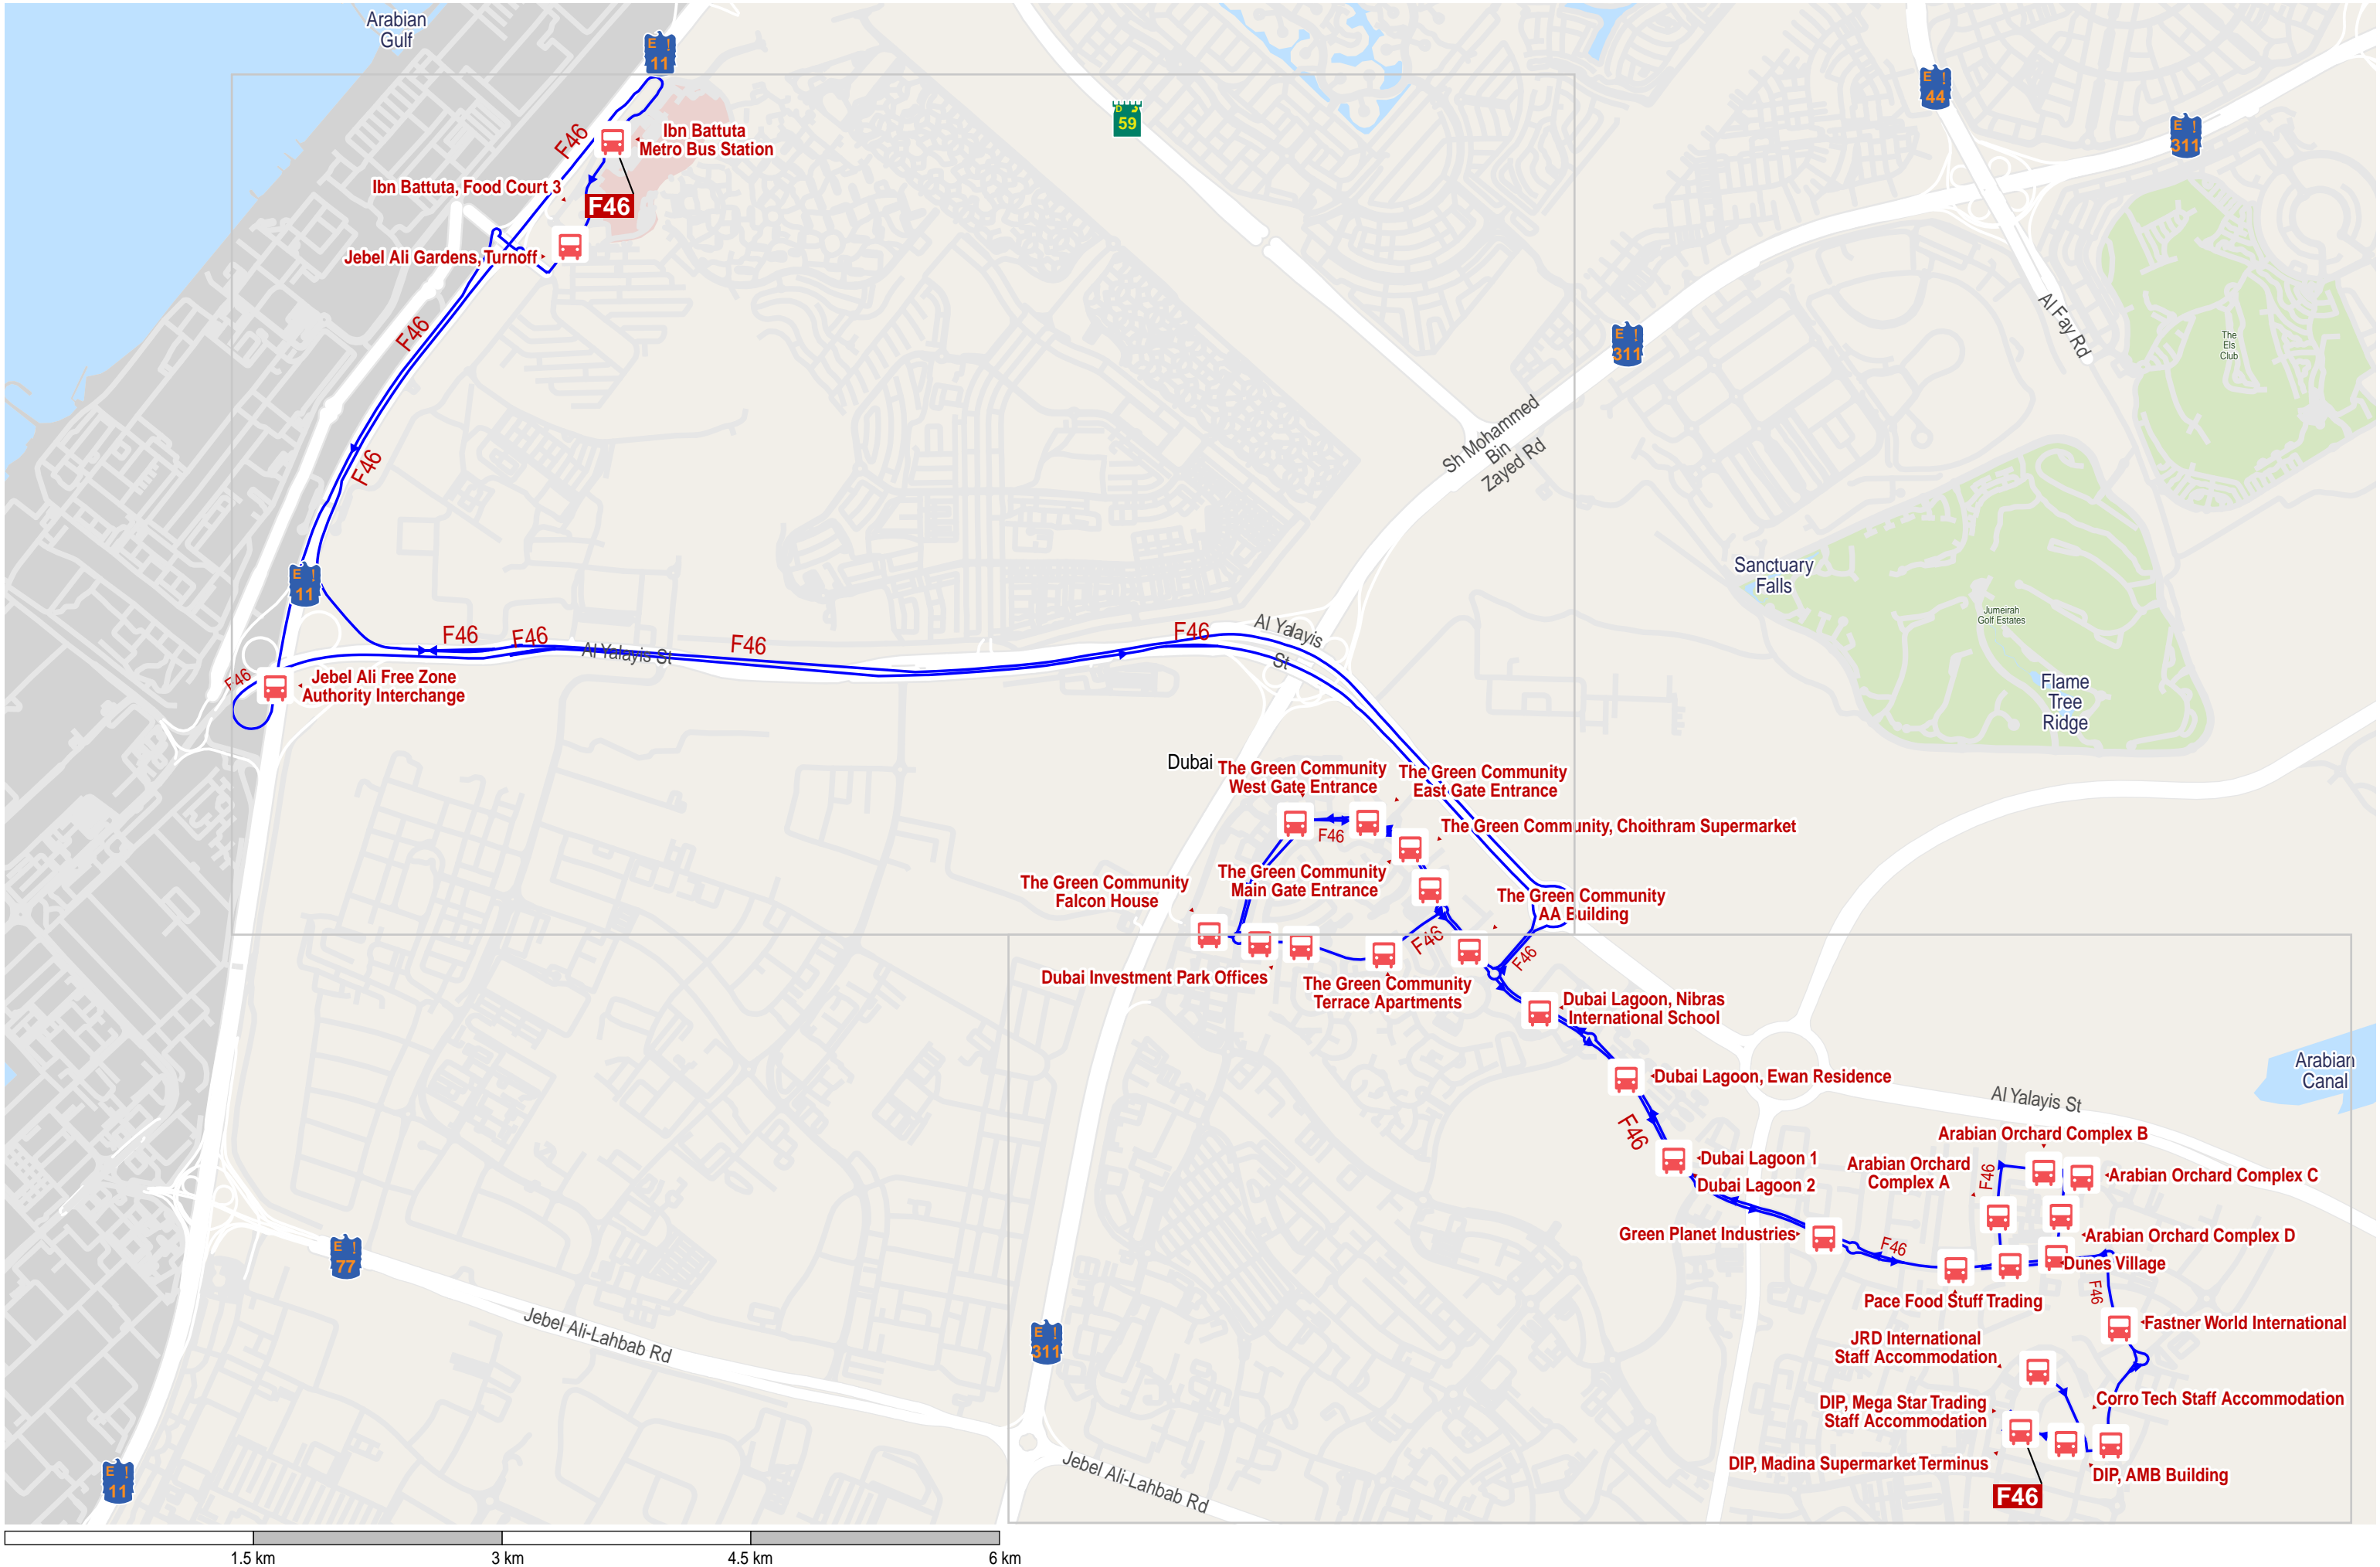

# Route F46: Ibn Battuta Metro Bus Station - DIP, Madina Supermarket Terminus

1.5 km      3 km      4.5 km      6 km

# Route F46: Ibn Battuta Metro Bus Station - DIP, Madina Supermarket Terminus