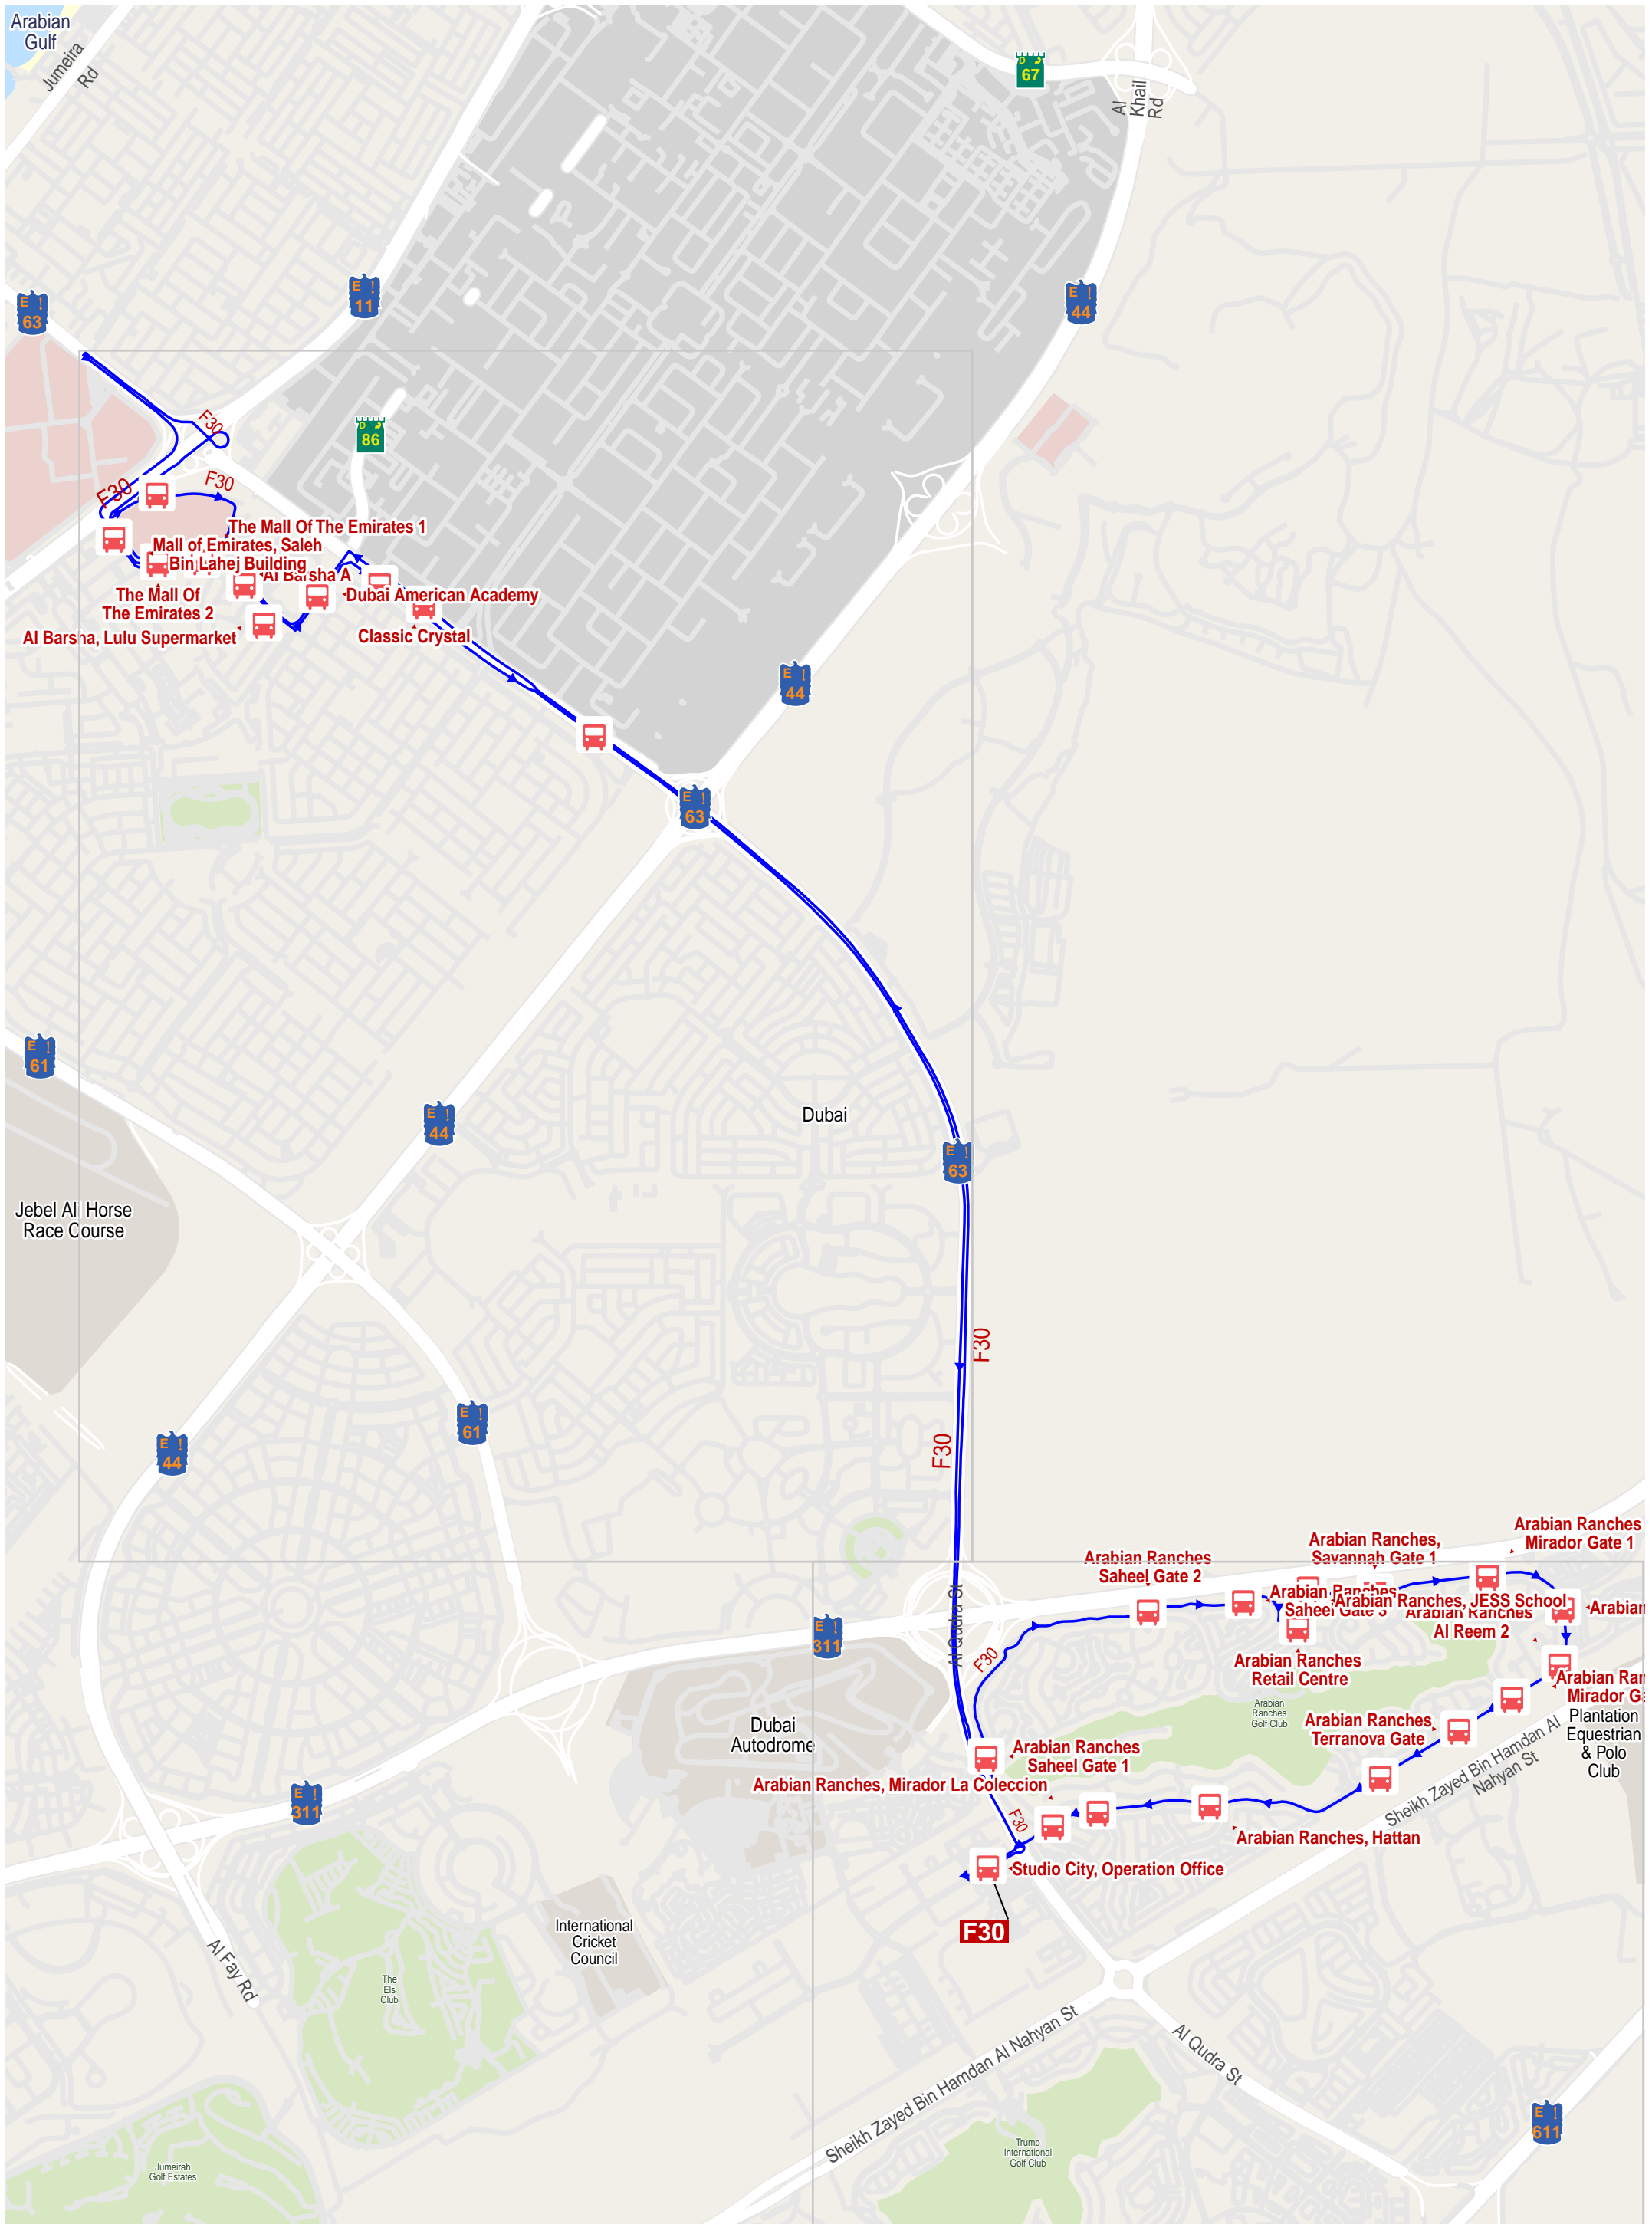

Route F30: Studio City, Operation Office - Mall Of Emirates Metro Bus Station

1.5 km 3 km 4.5 km 6 km

Route F30: Studio City, Operation Office - Mall Of Emirates Metro Bus Station

Route F30: Studio City, Operation Office - Mall Of Emirates Metro Bus Station