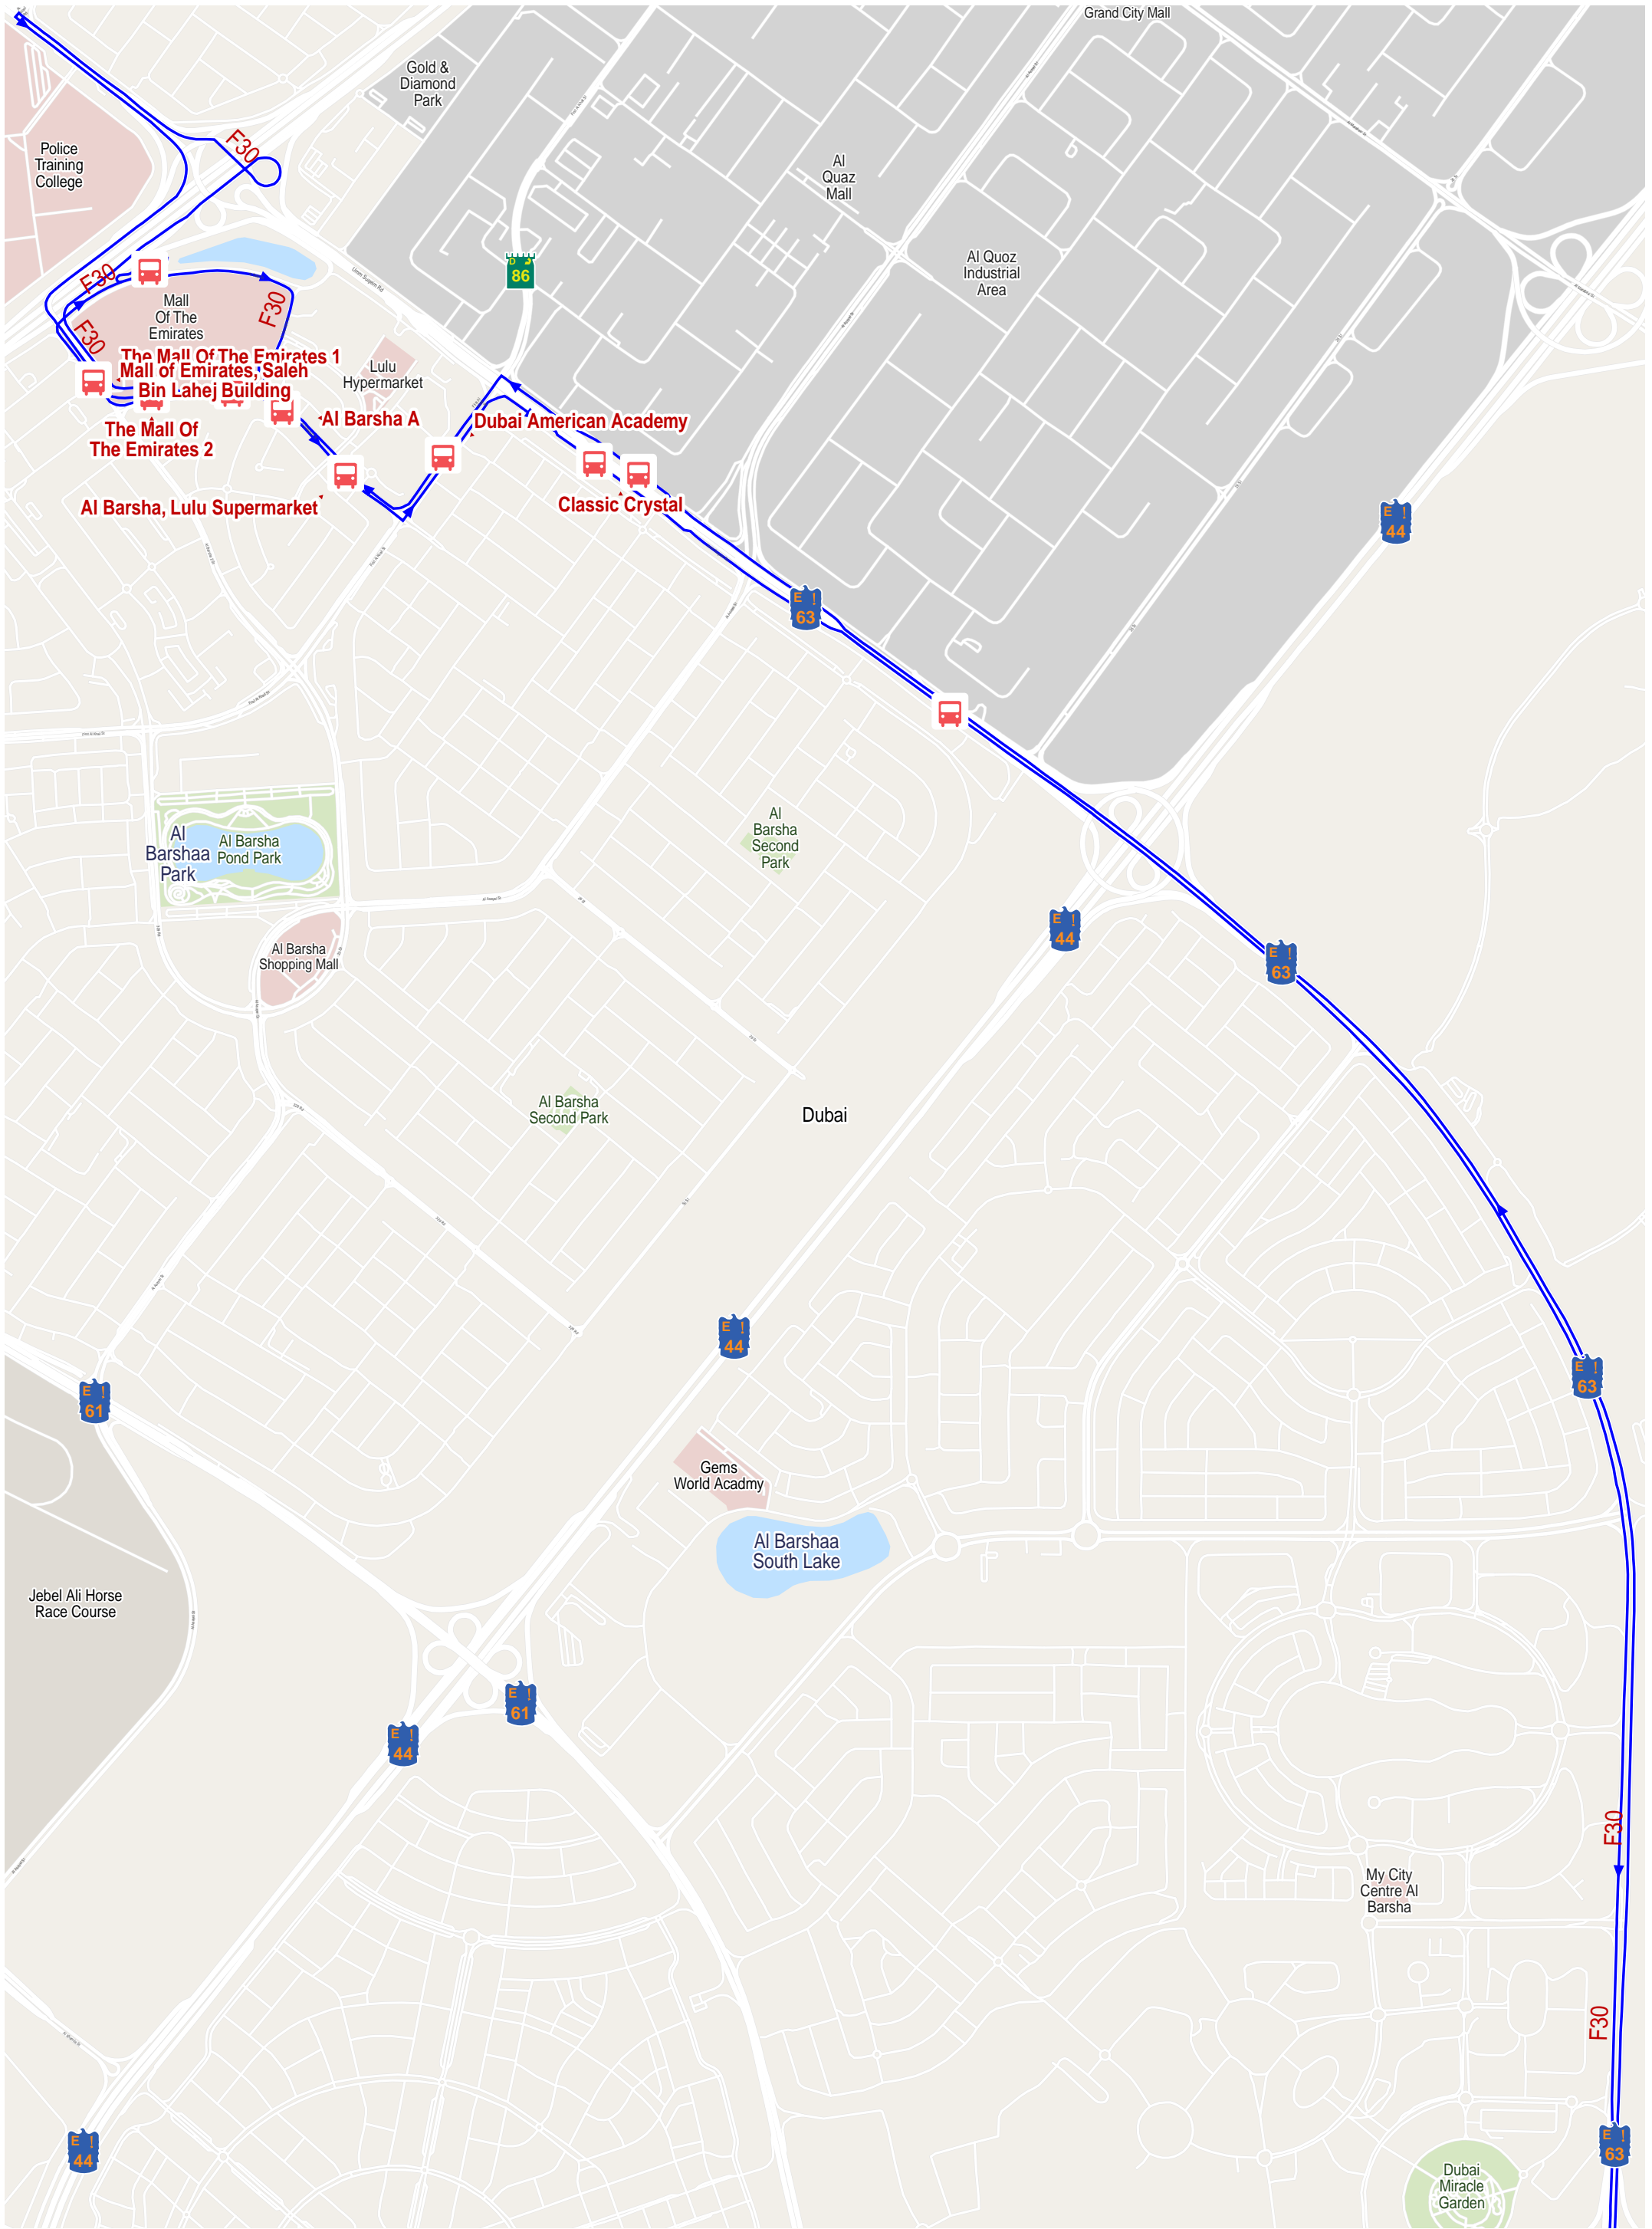

Route F30: Studio City, Operation Office - Mall Of Emirates Metro Bus Station

1.5 km 3 km 4.5 km 6 km

Route F30: Studio City, Operation Office - Mall Of Emirates Metro Bus Station

Route F30: Studio City, Operation Office - Mall Of Emirates Metro Bus Station