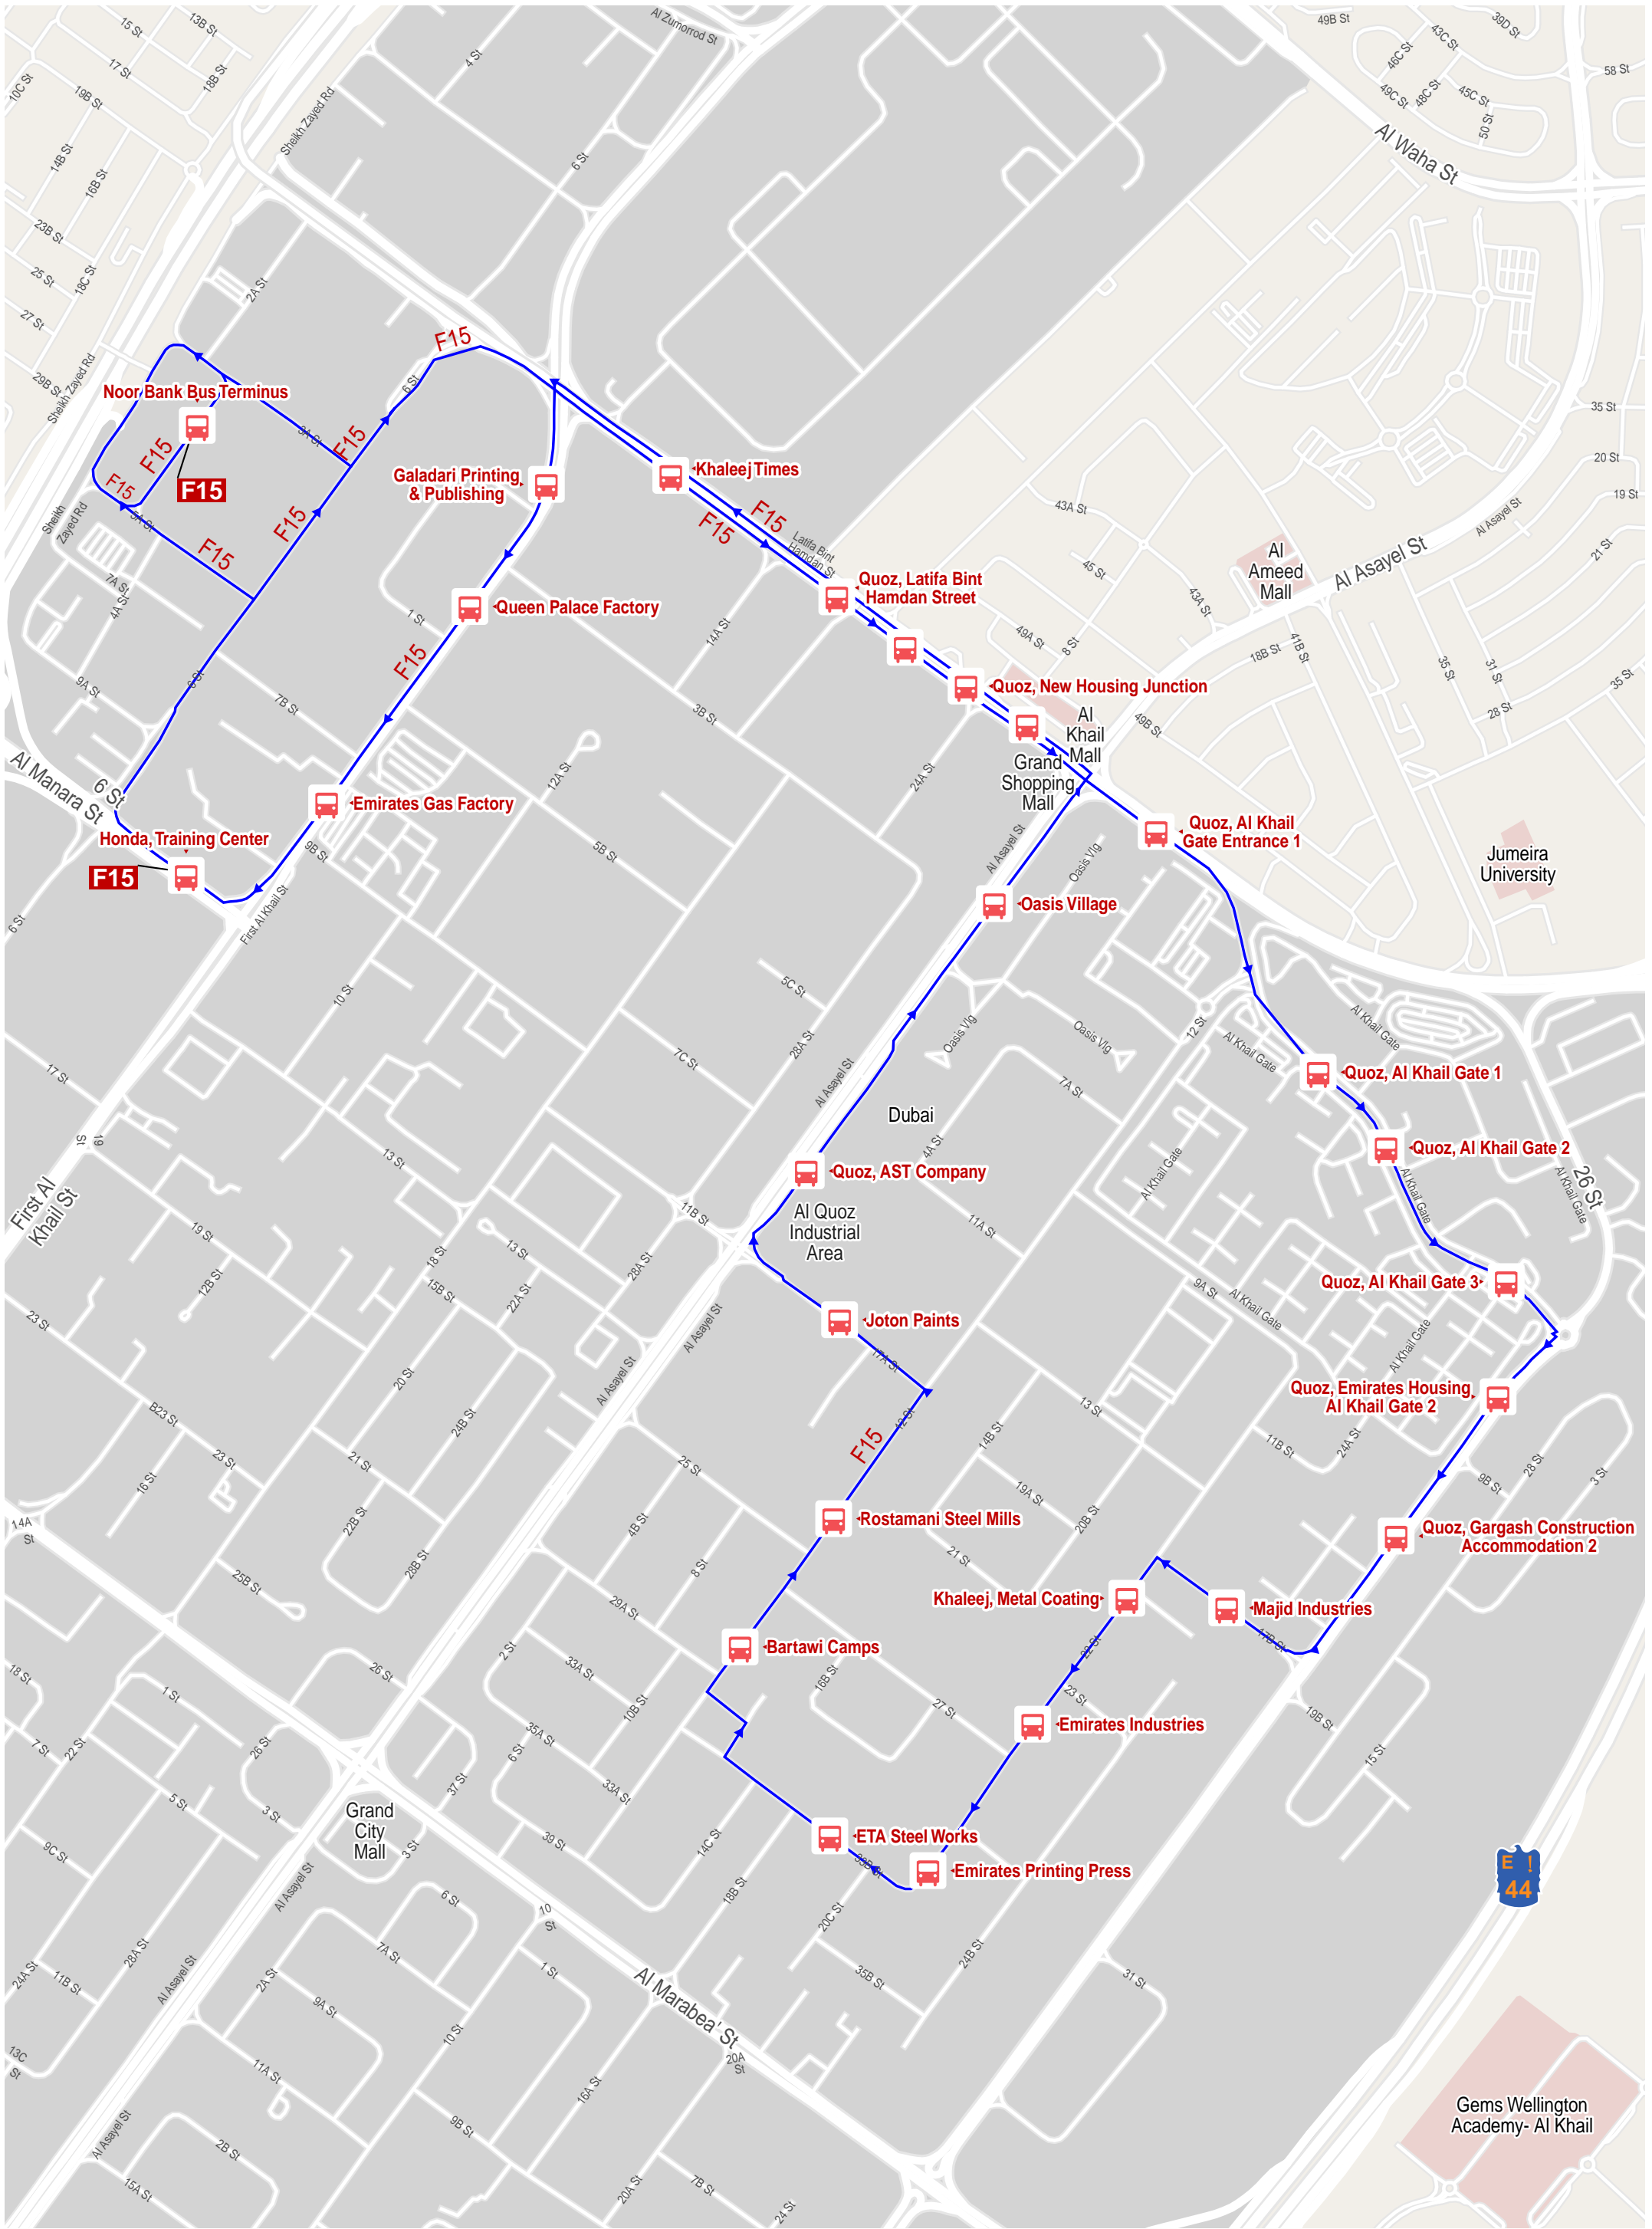

# Route F15: Noor Bank Bus Terminus - Honda, Training Center

500 m 1 km 1.5 km 2 km