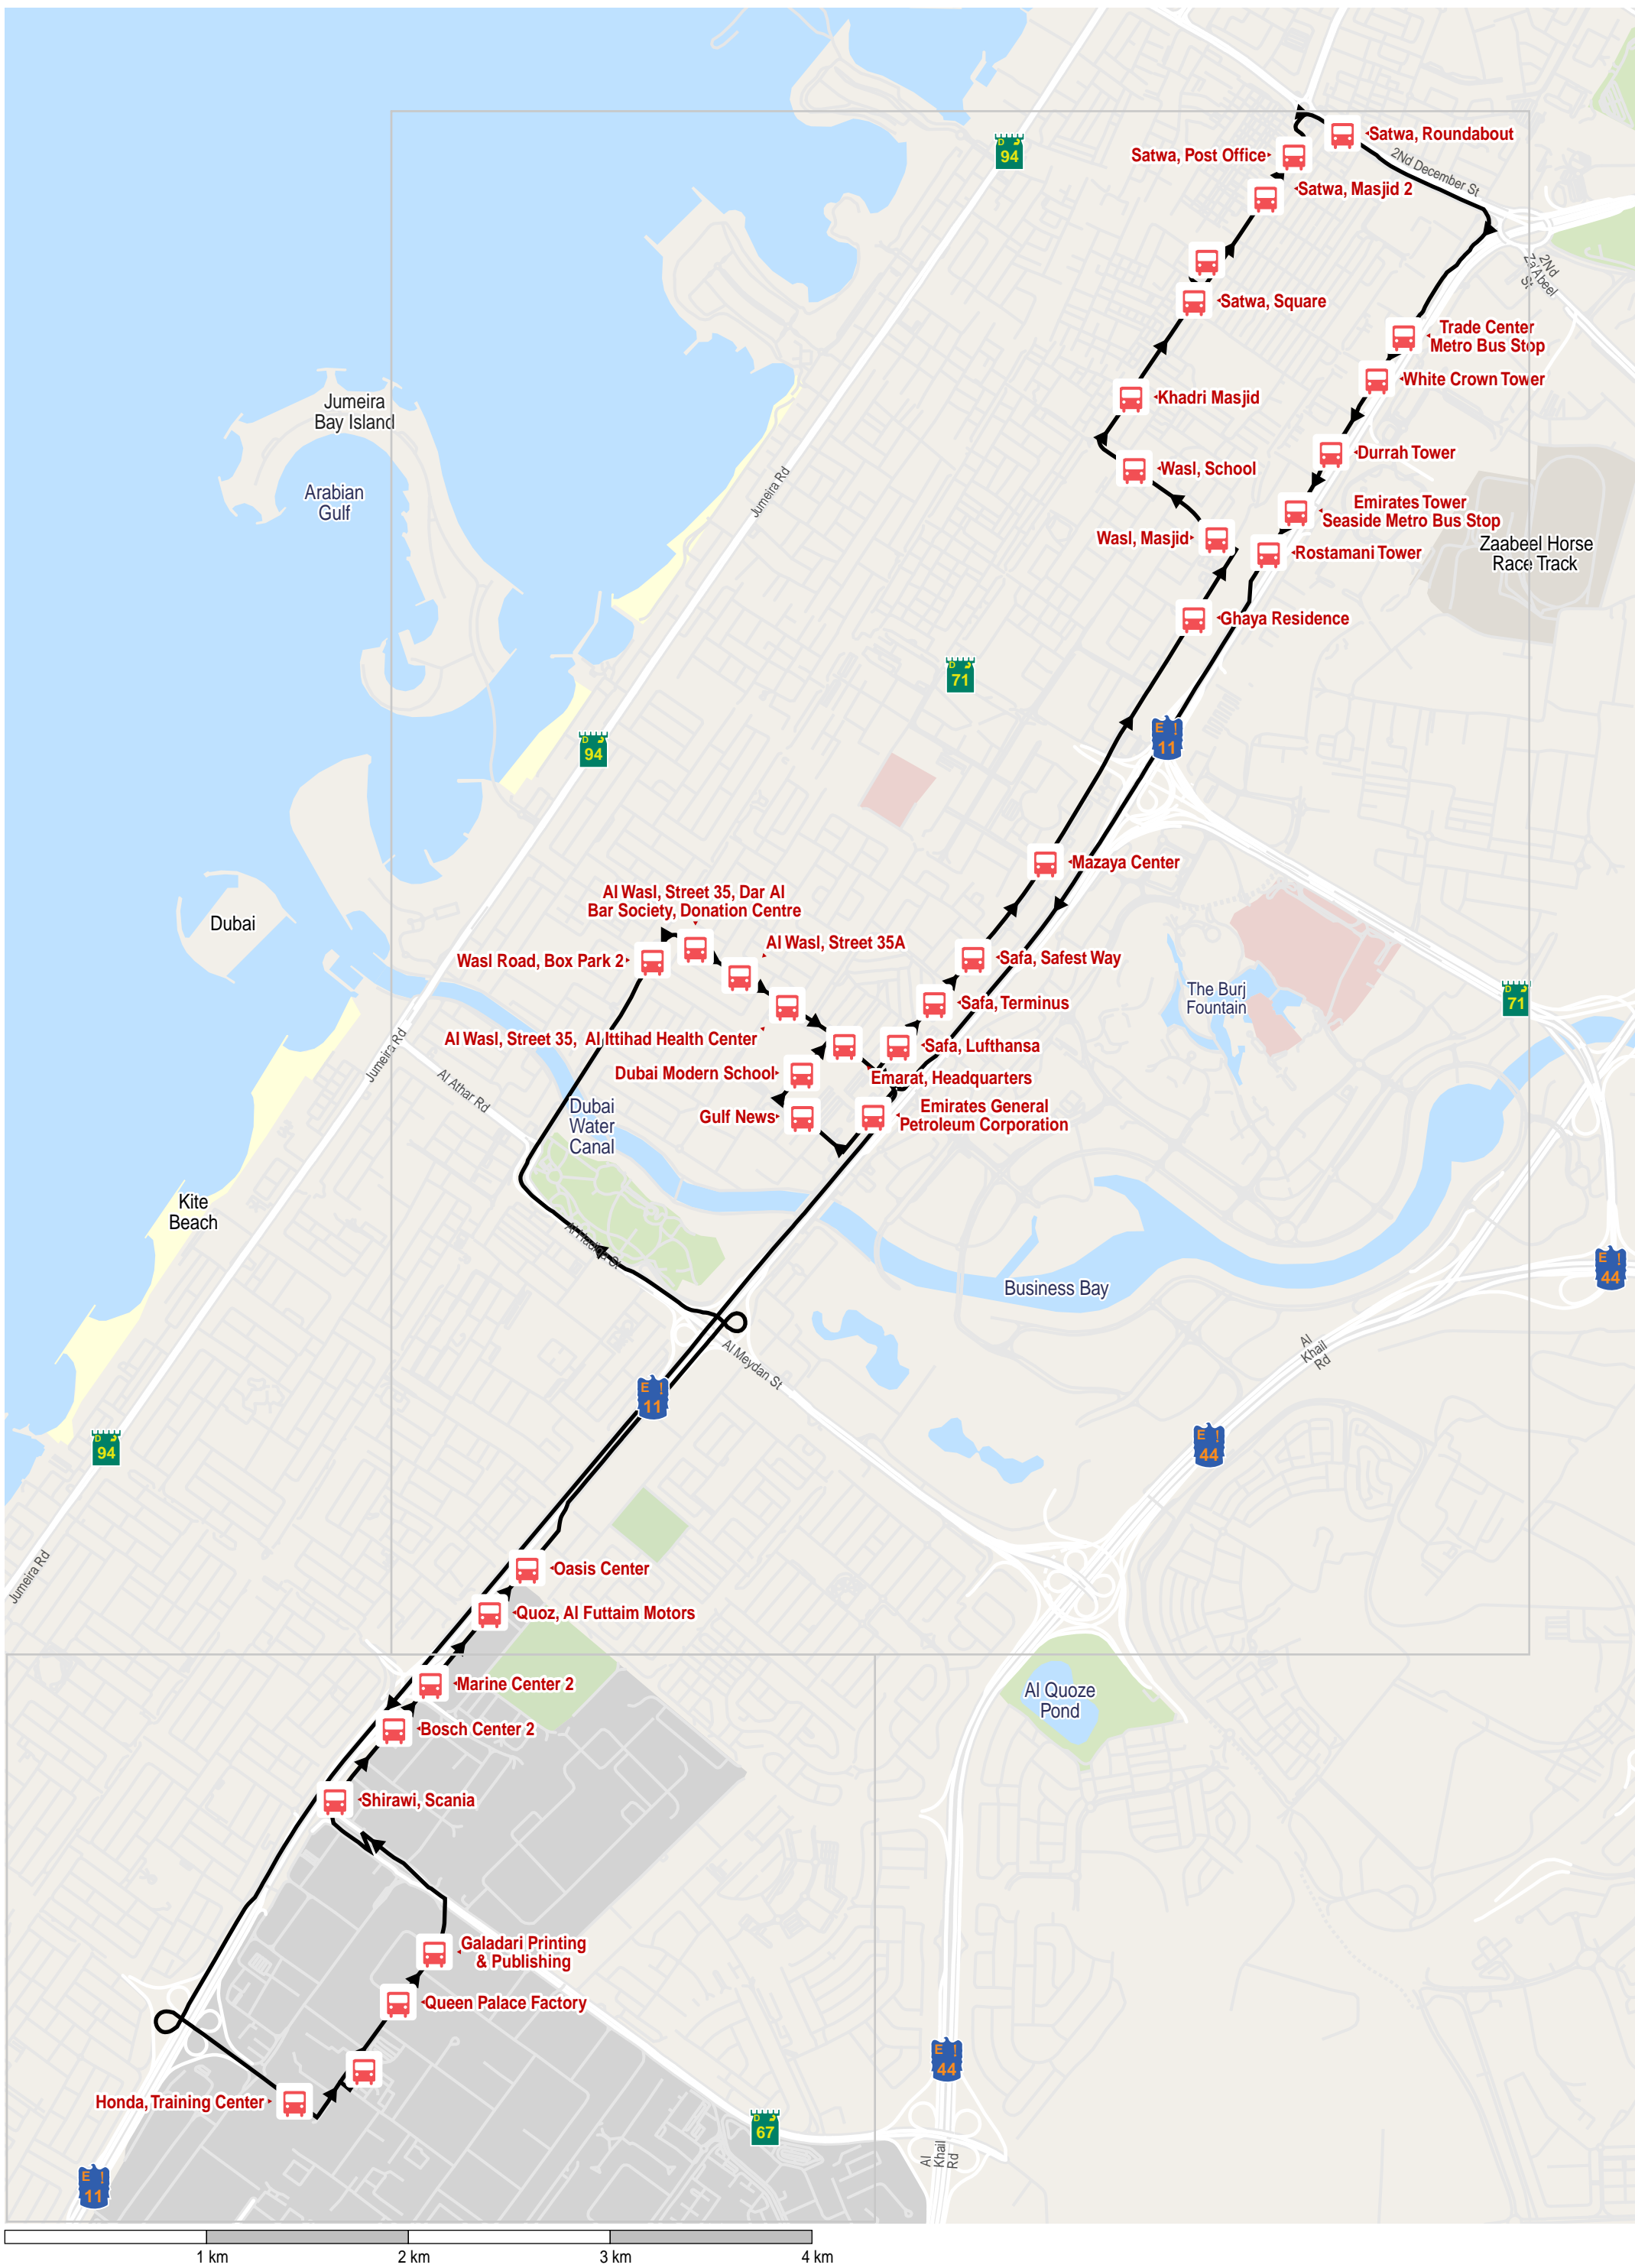

# Route 98E: Satwa, Bus Station - Al Quoz, Bus Station