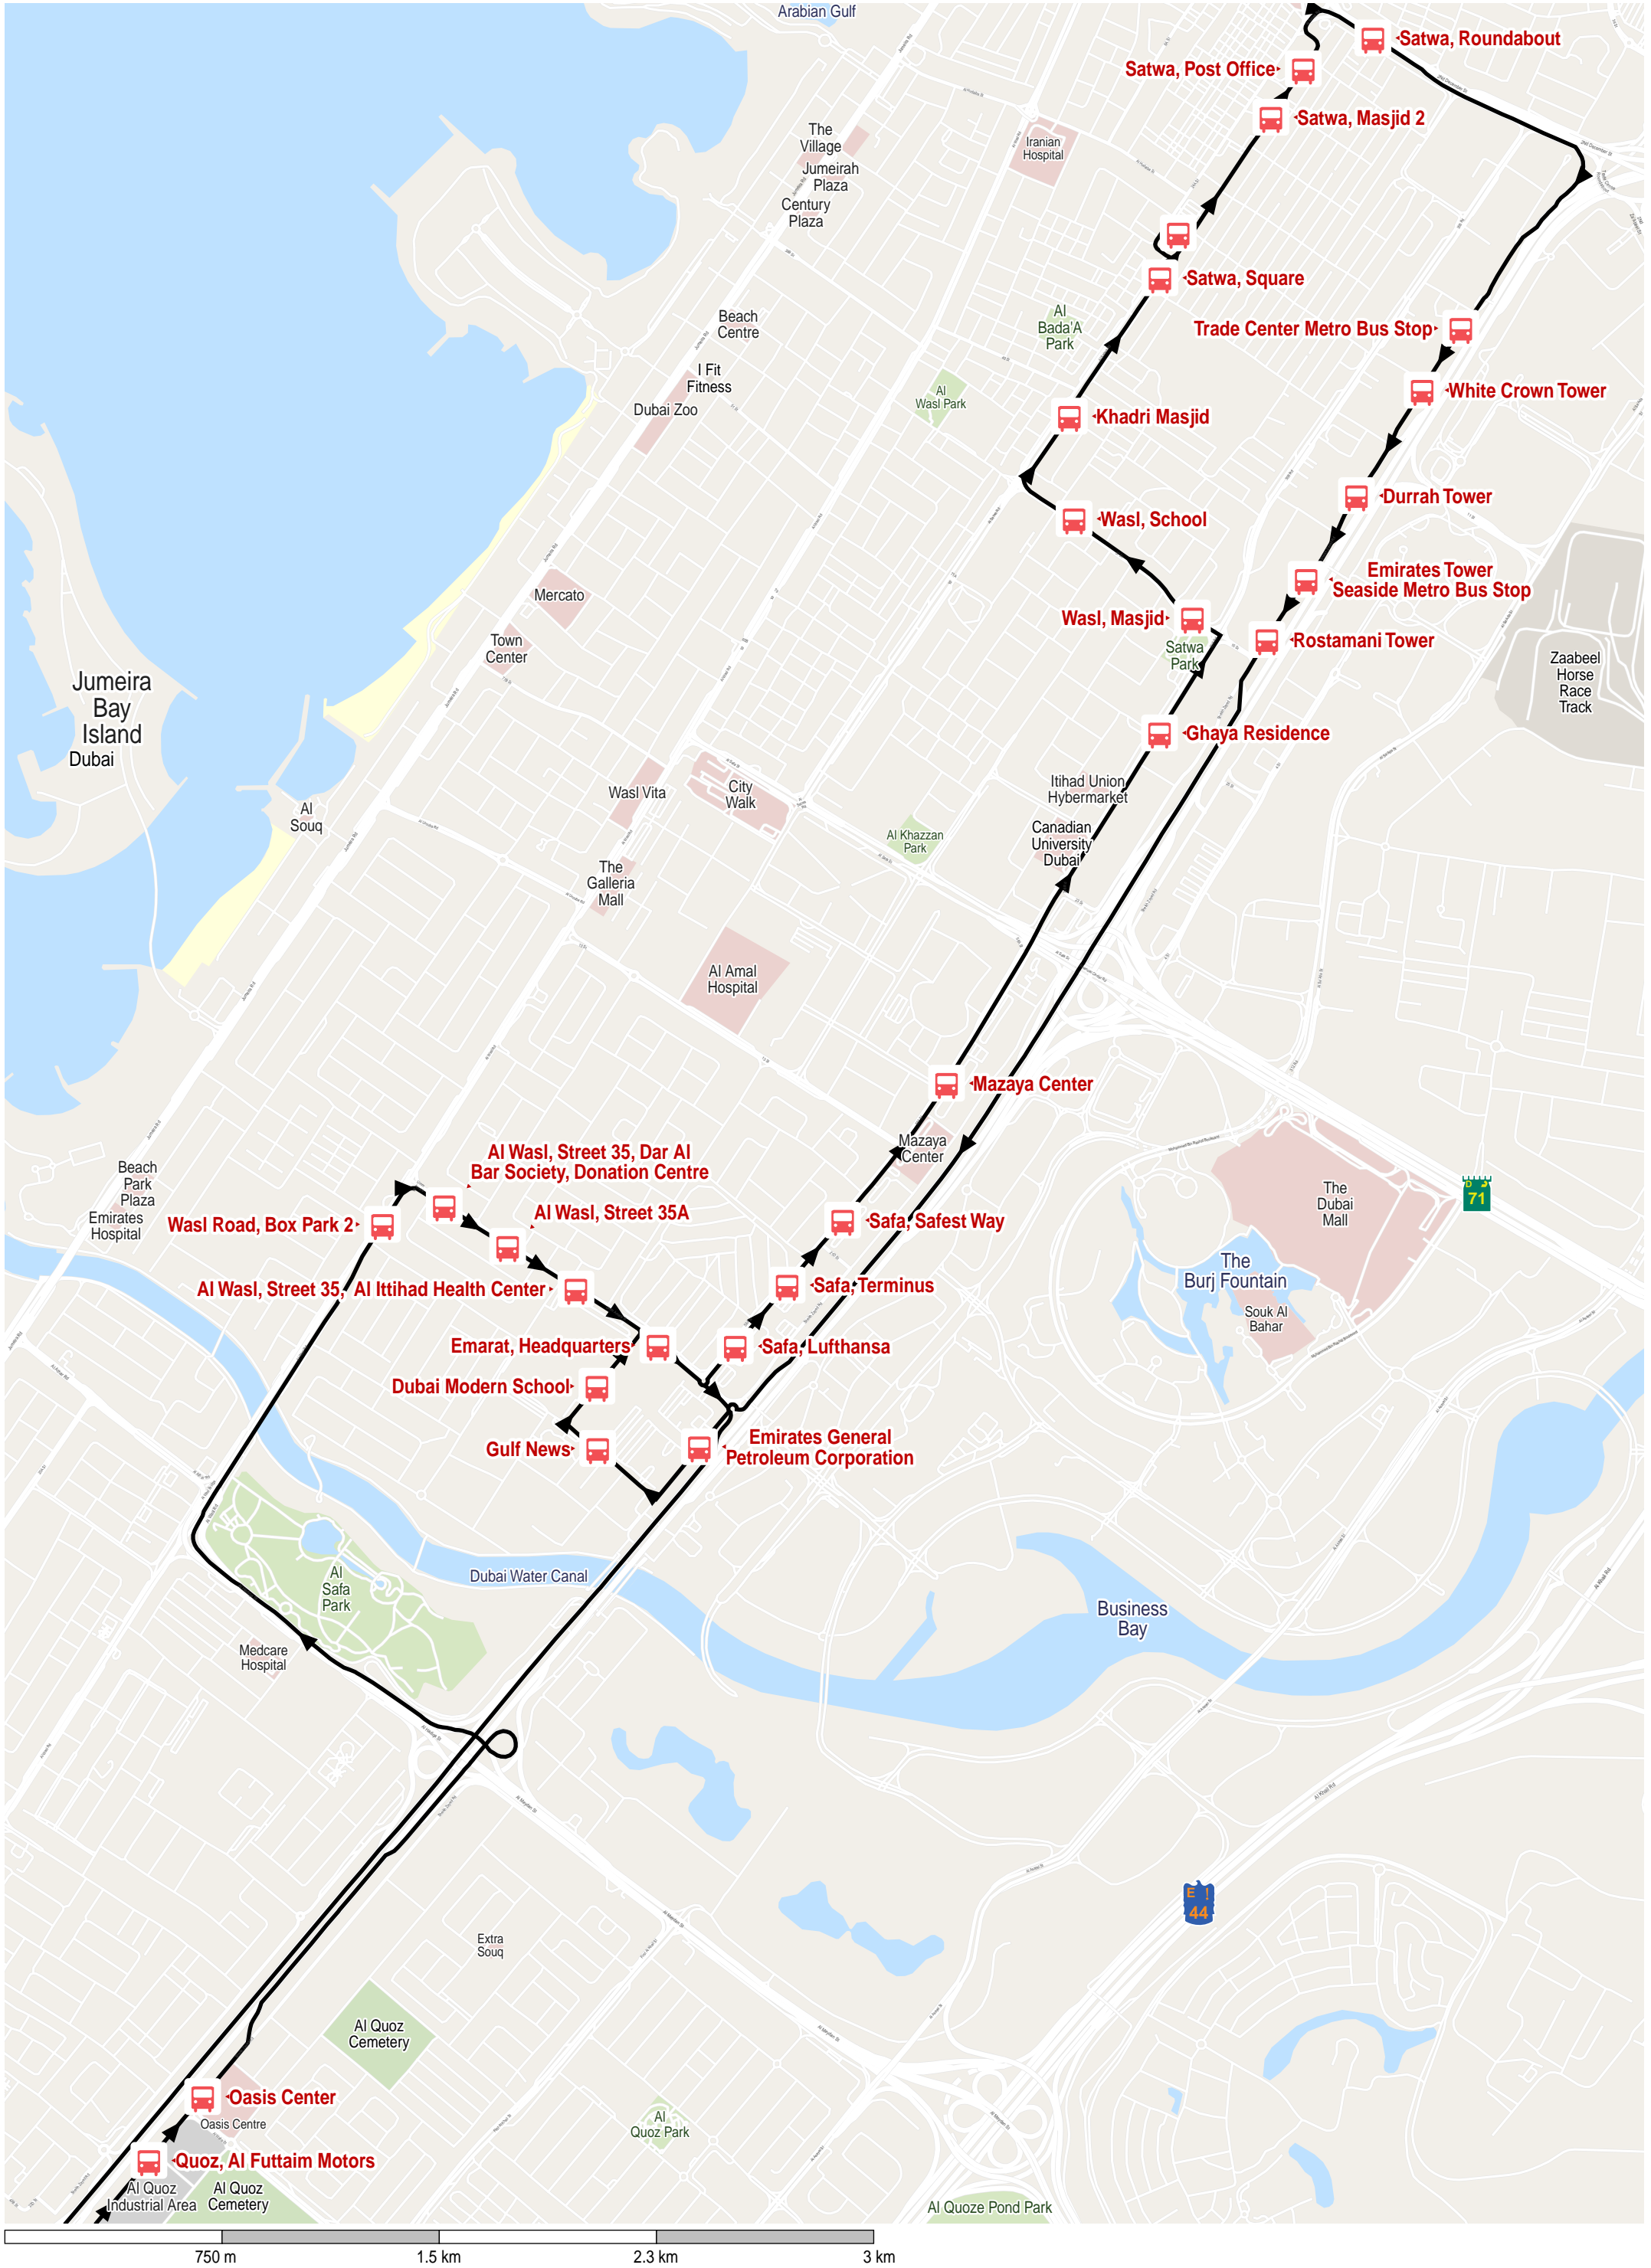

# Route 98E: Satwa, Bus Station - Al Quoz, Bus Station