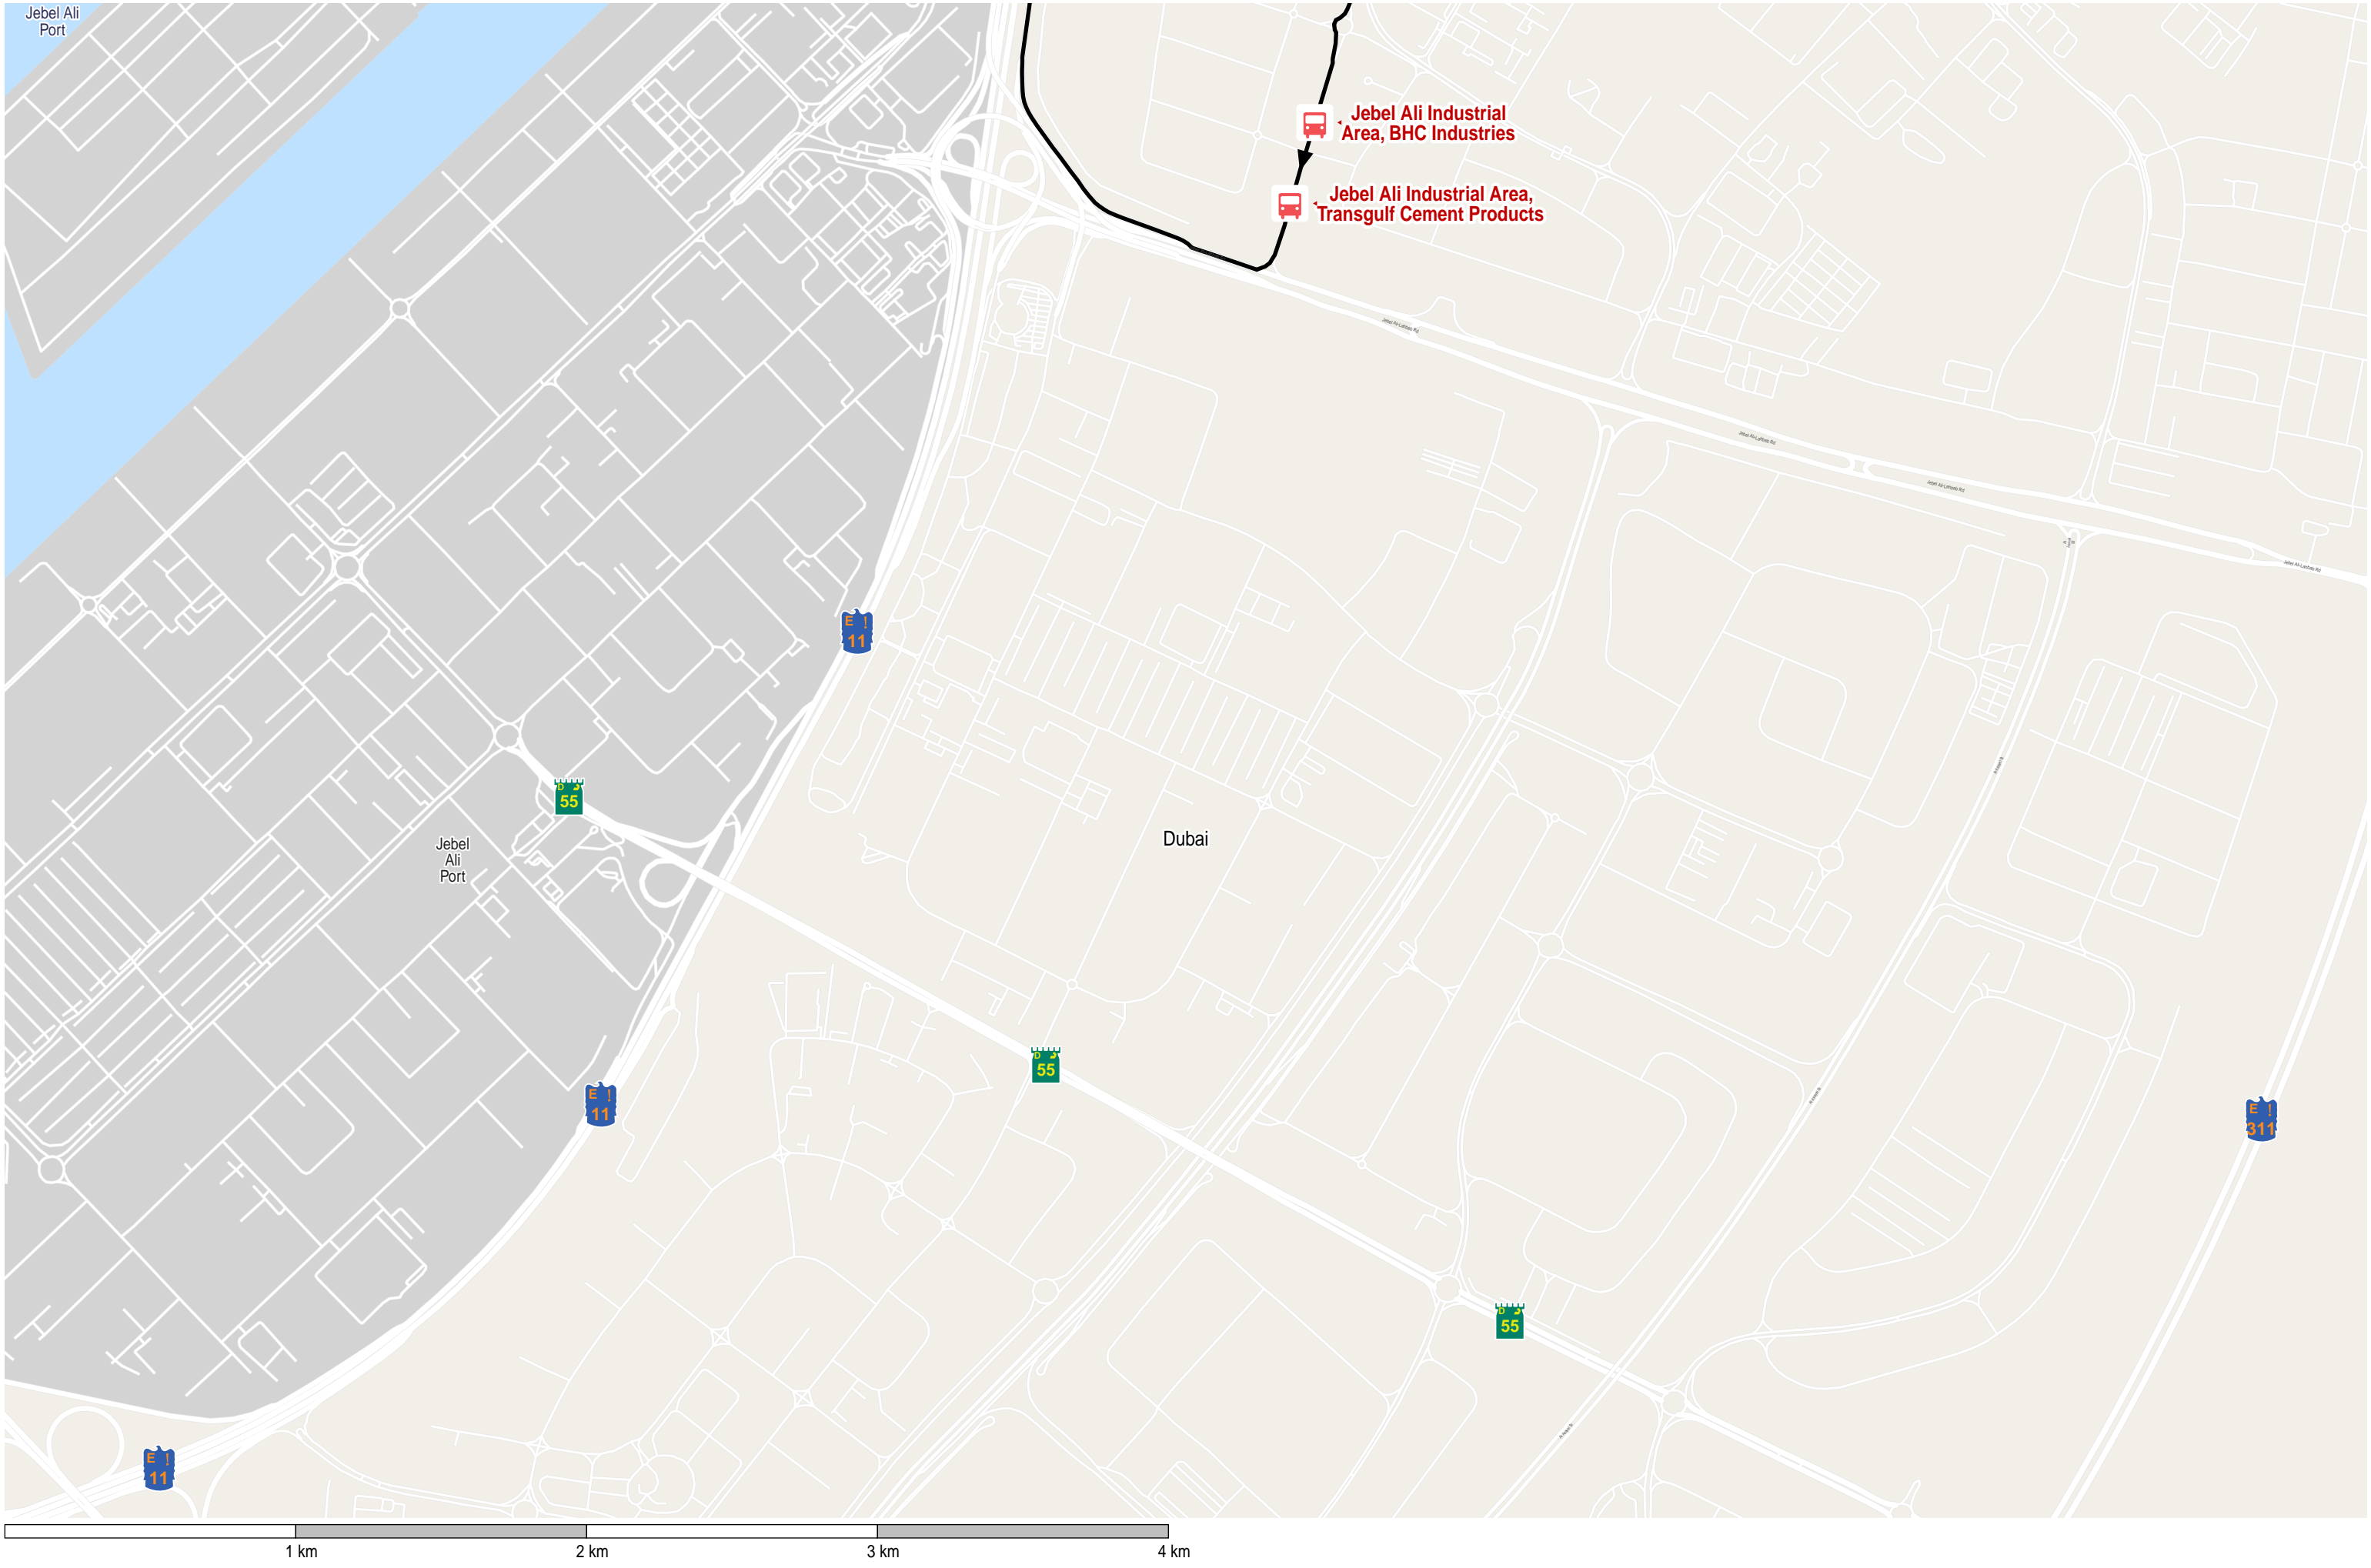

# Route 97: Qusais, Bus Station - Jebel Ali Industrial Area 7

7.5 km 15 km 22.5 km 30 km

# Route 97: Qusais, Bus Station - Jebel Ali Industrial Area 7