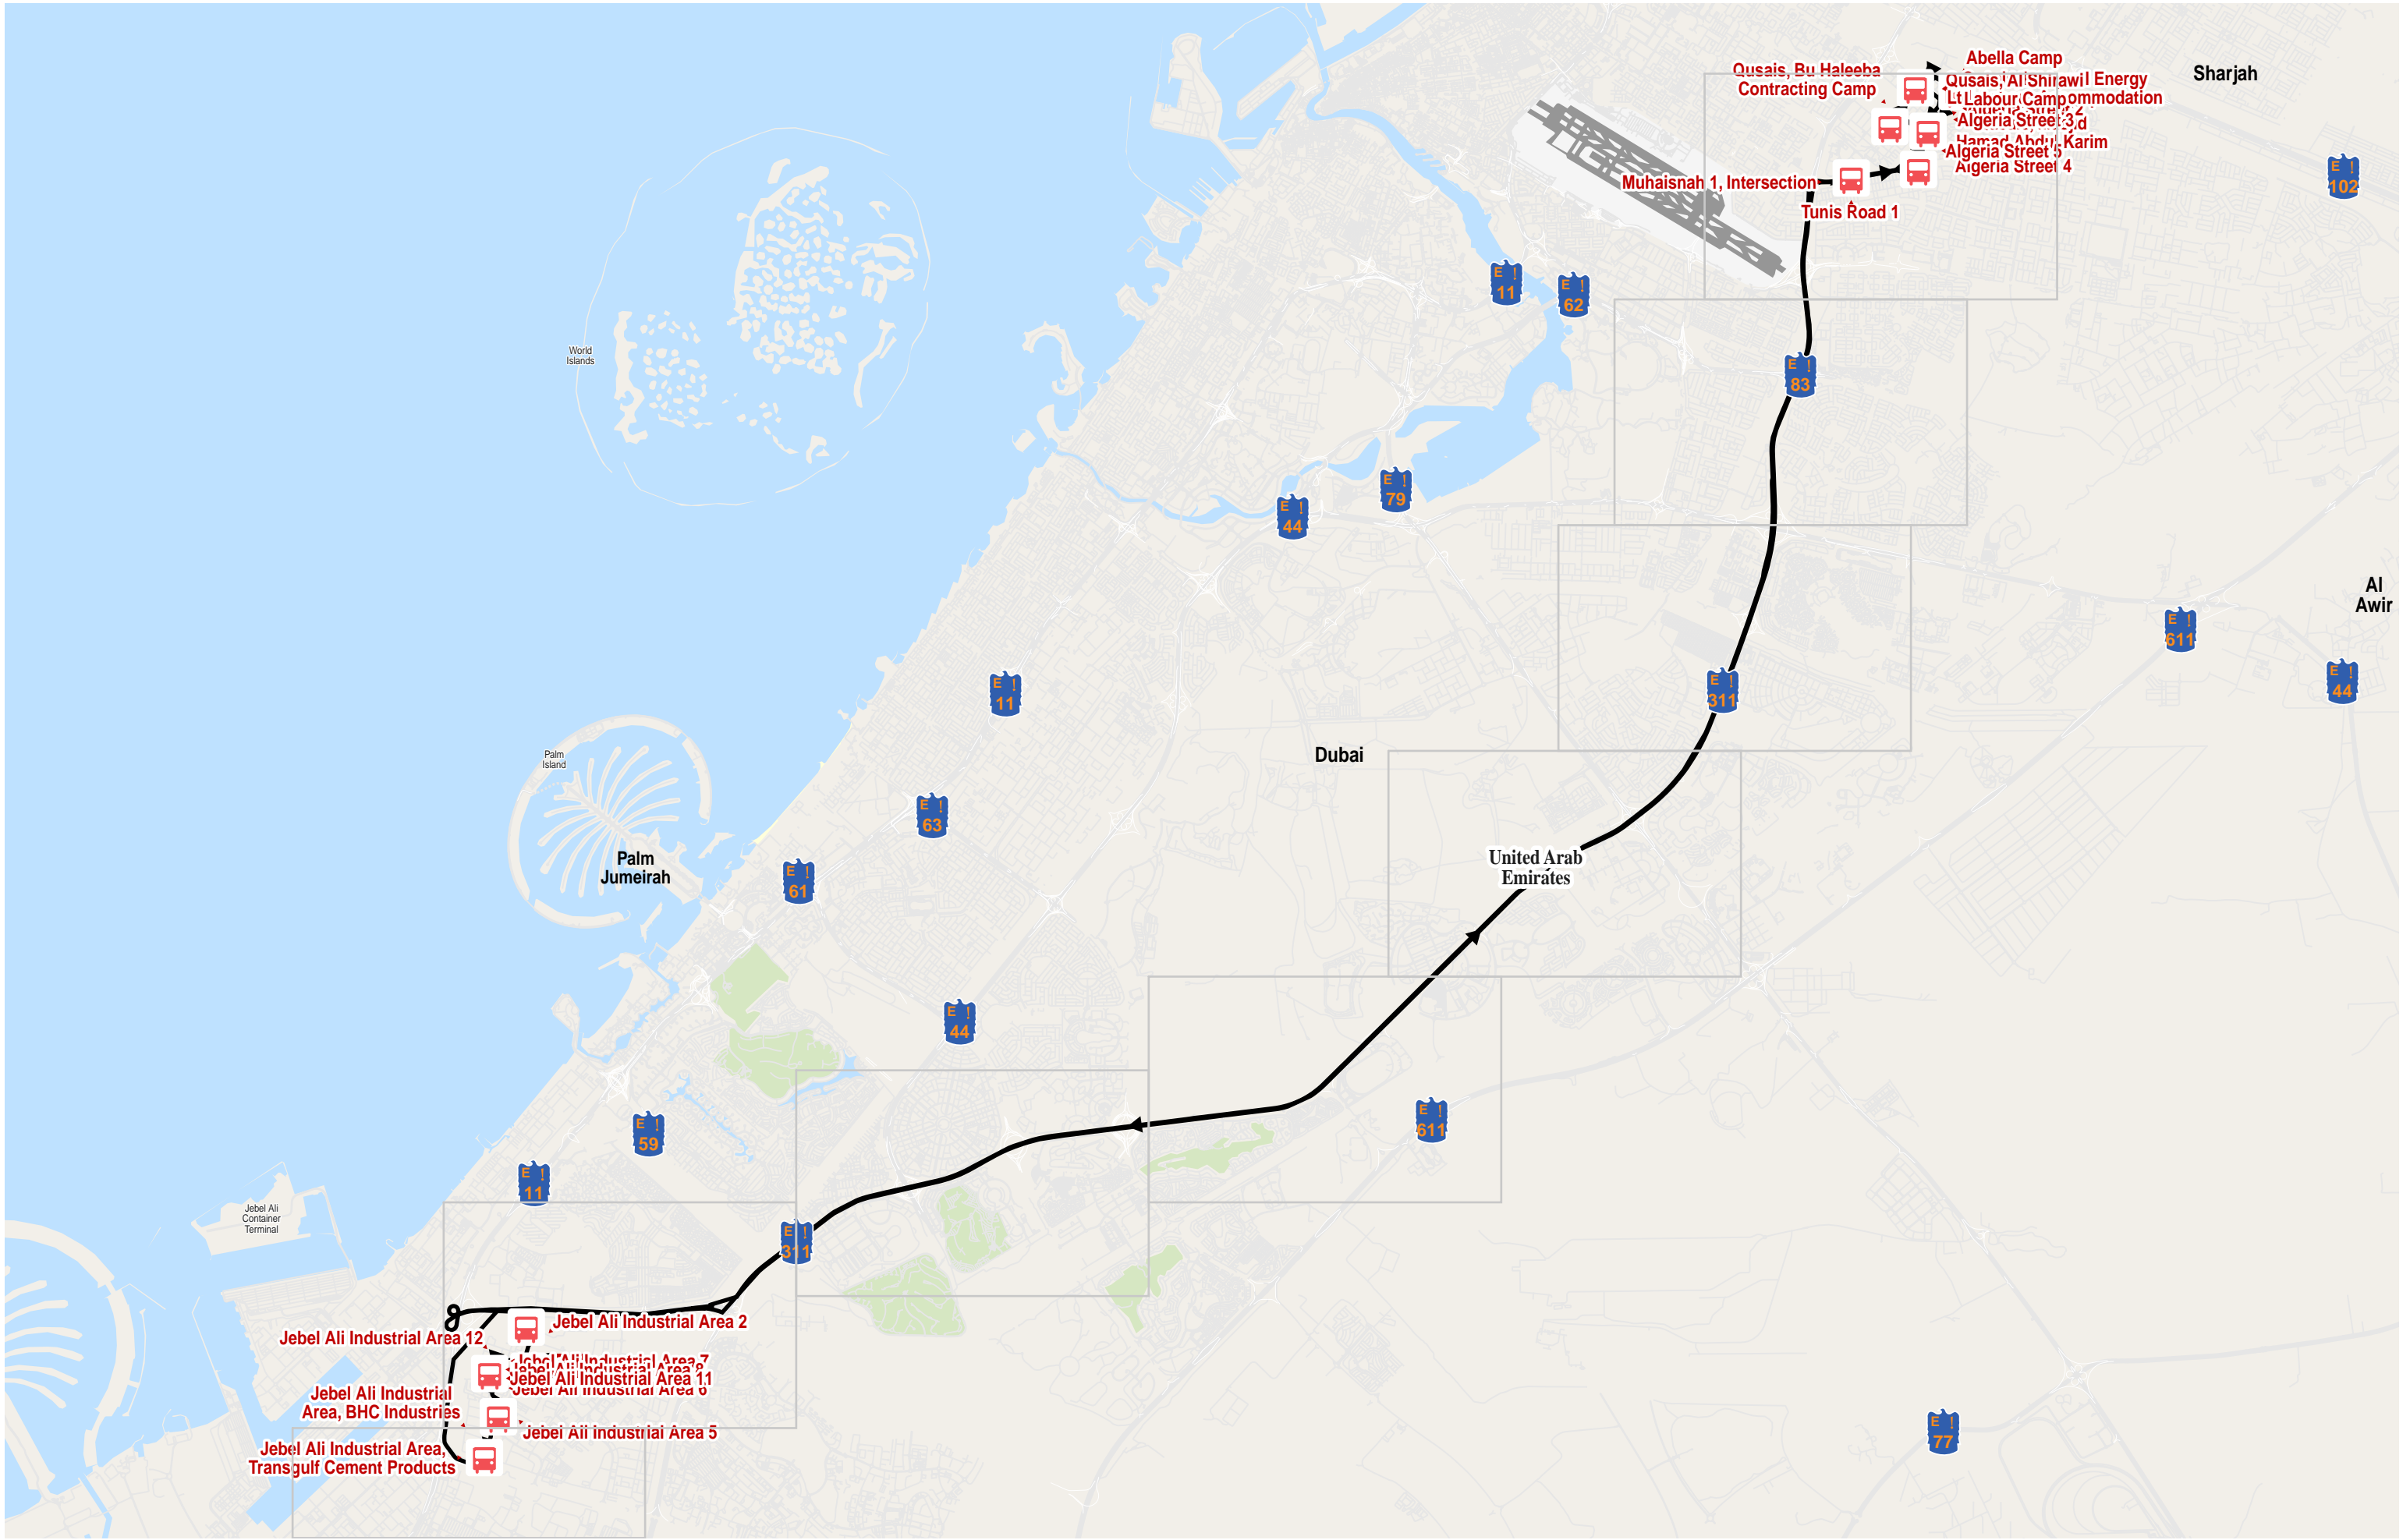

# Route 97: Qusais, Bus Station - Jebel Ali Industrial Area 7

7.5 km 15 km 22.5 km 30 km

# Route 97: Qusais, Bus Station - Jebel Ali Industrial Area 7