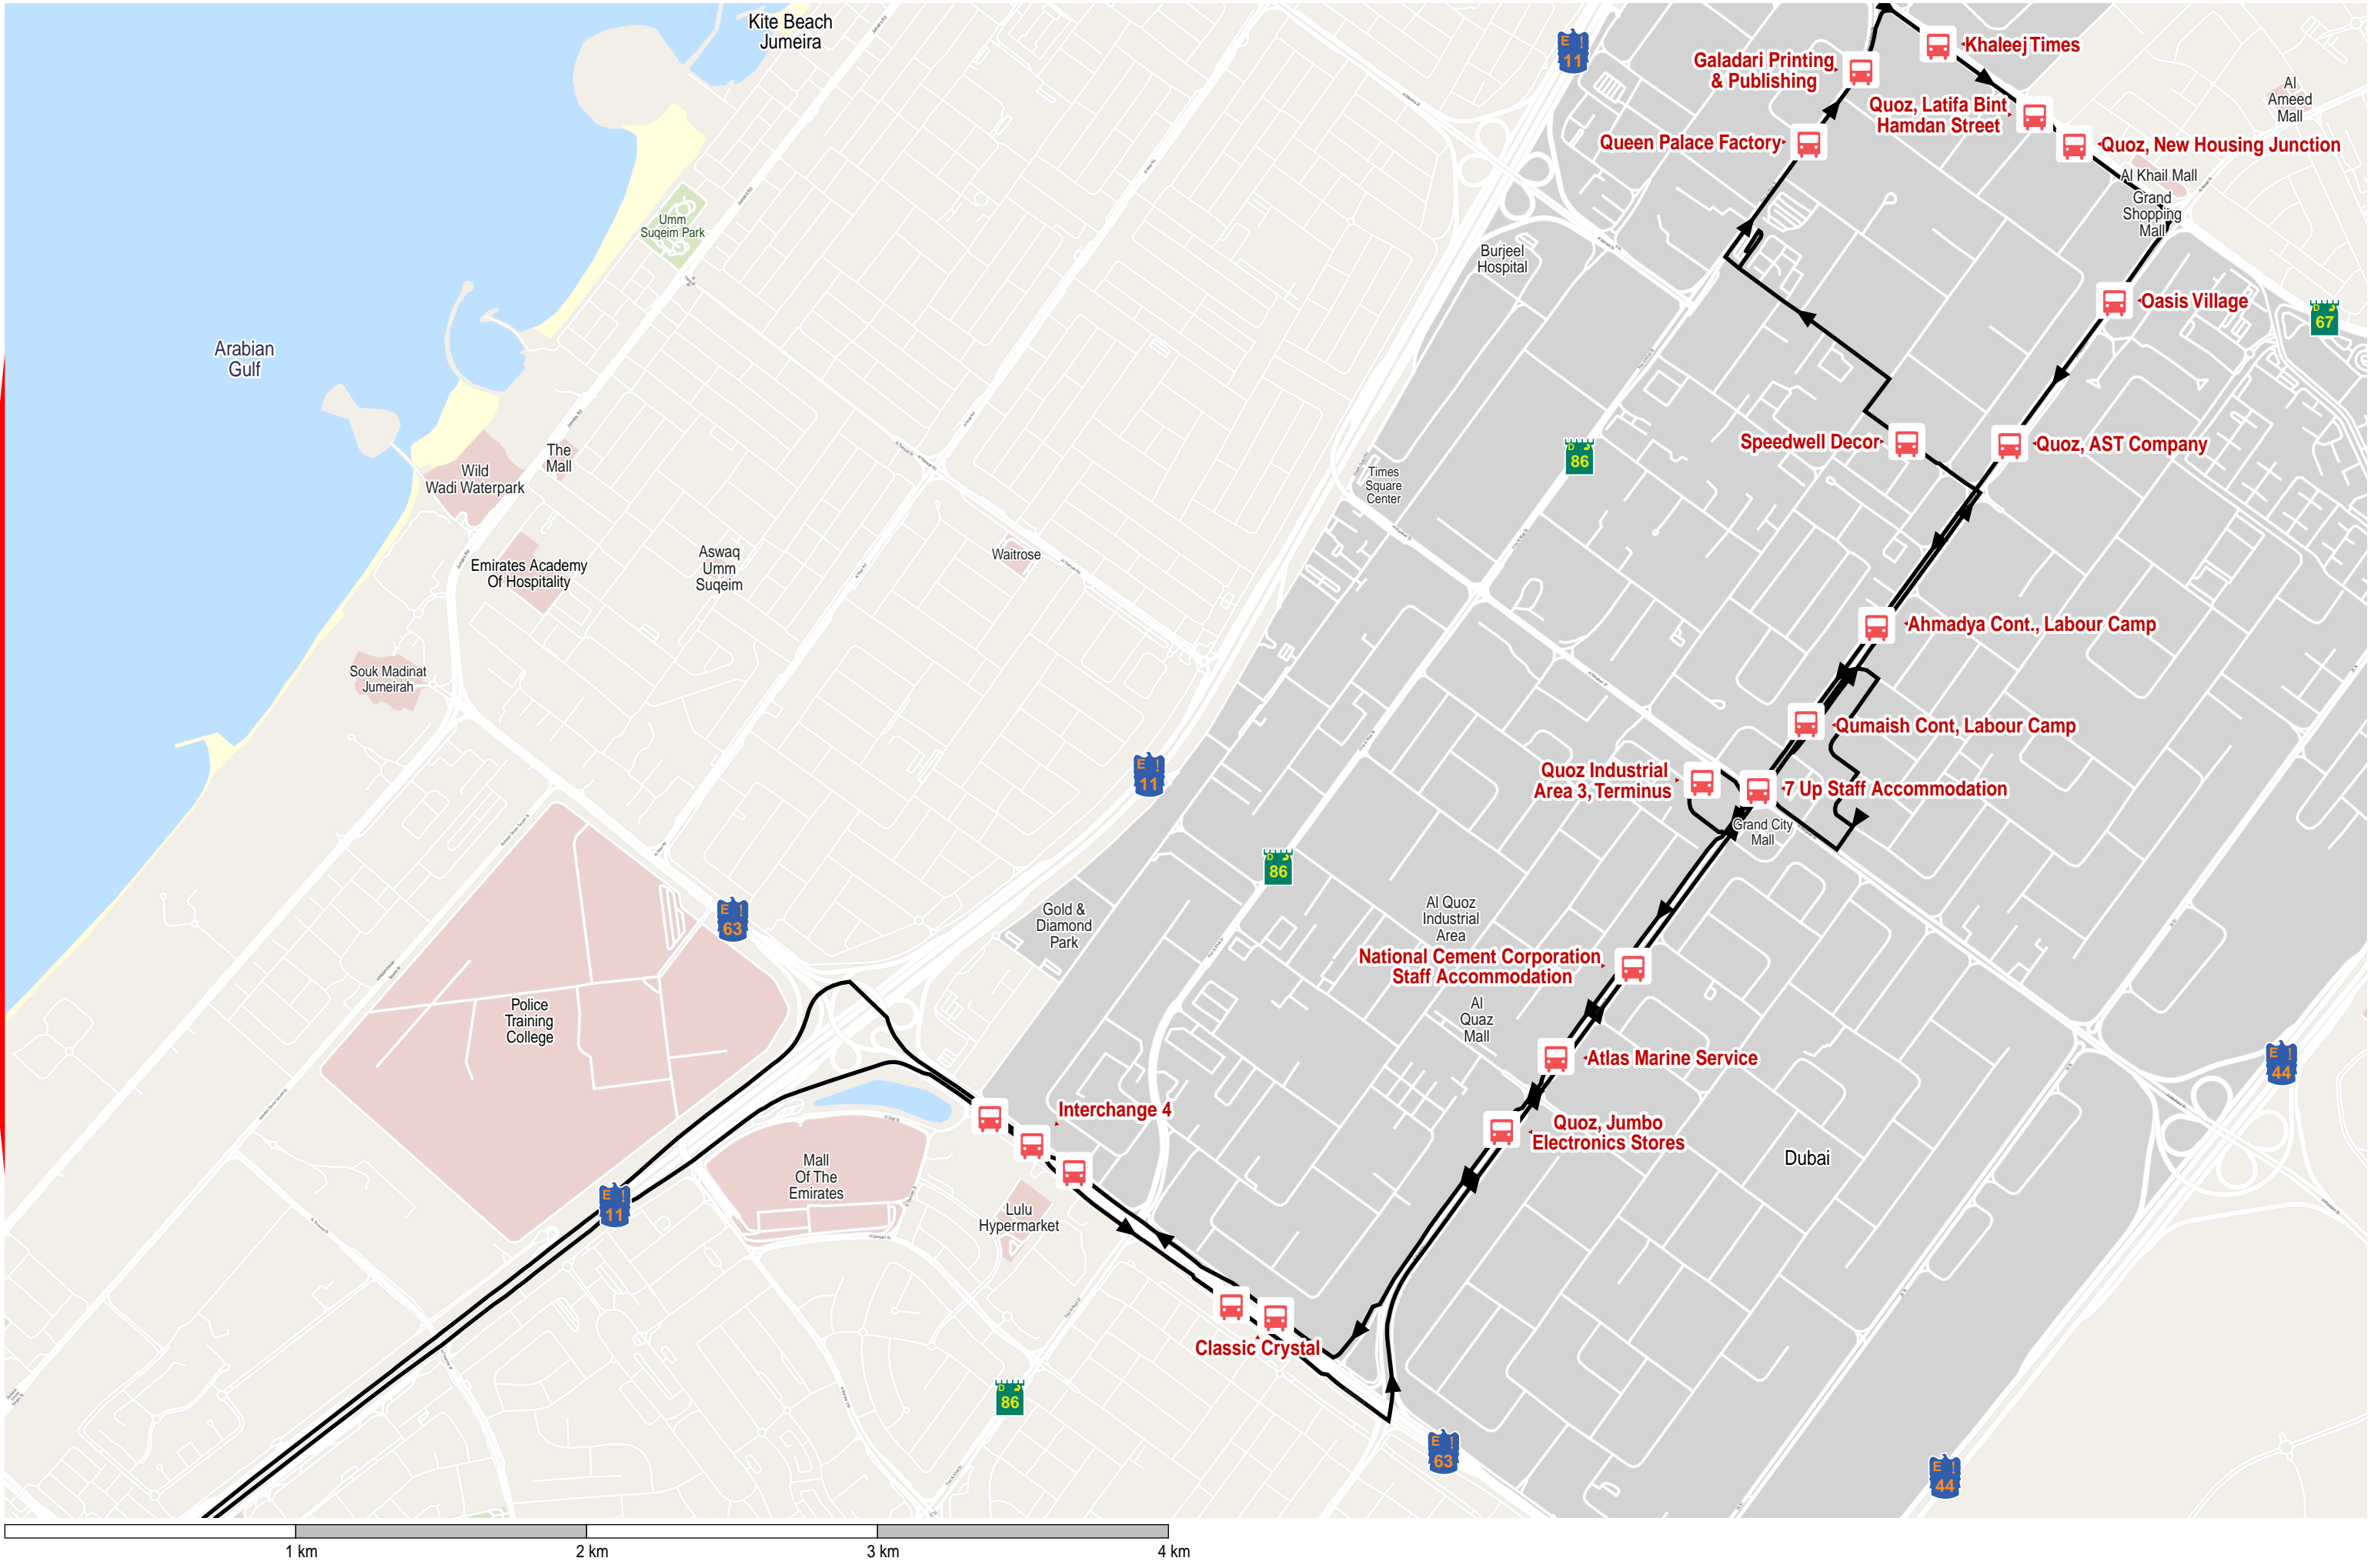

# Route 96: Al Quoz, Bus Station - Dubai Investment Park

# Route 96: Al Quoz, Bus Station - Dubai Investment Park

Route 96: Al Quoz, Bus Station - Dubai Investment Park

# Route 96: Al Quoz, Bus Station - Dubai Investment Park

Route 96: Al Quoz, Bus Station - Dubai Investment Park

1 km 2 km 3 km 4 km