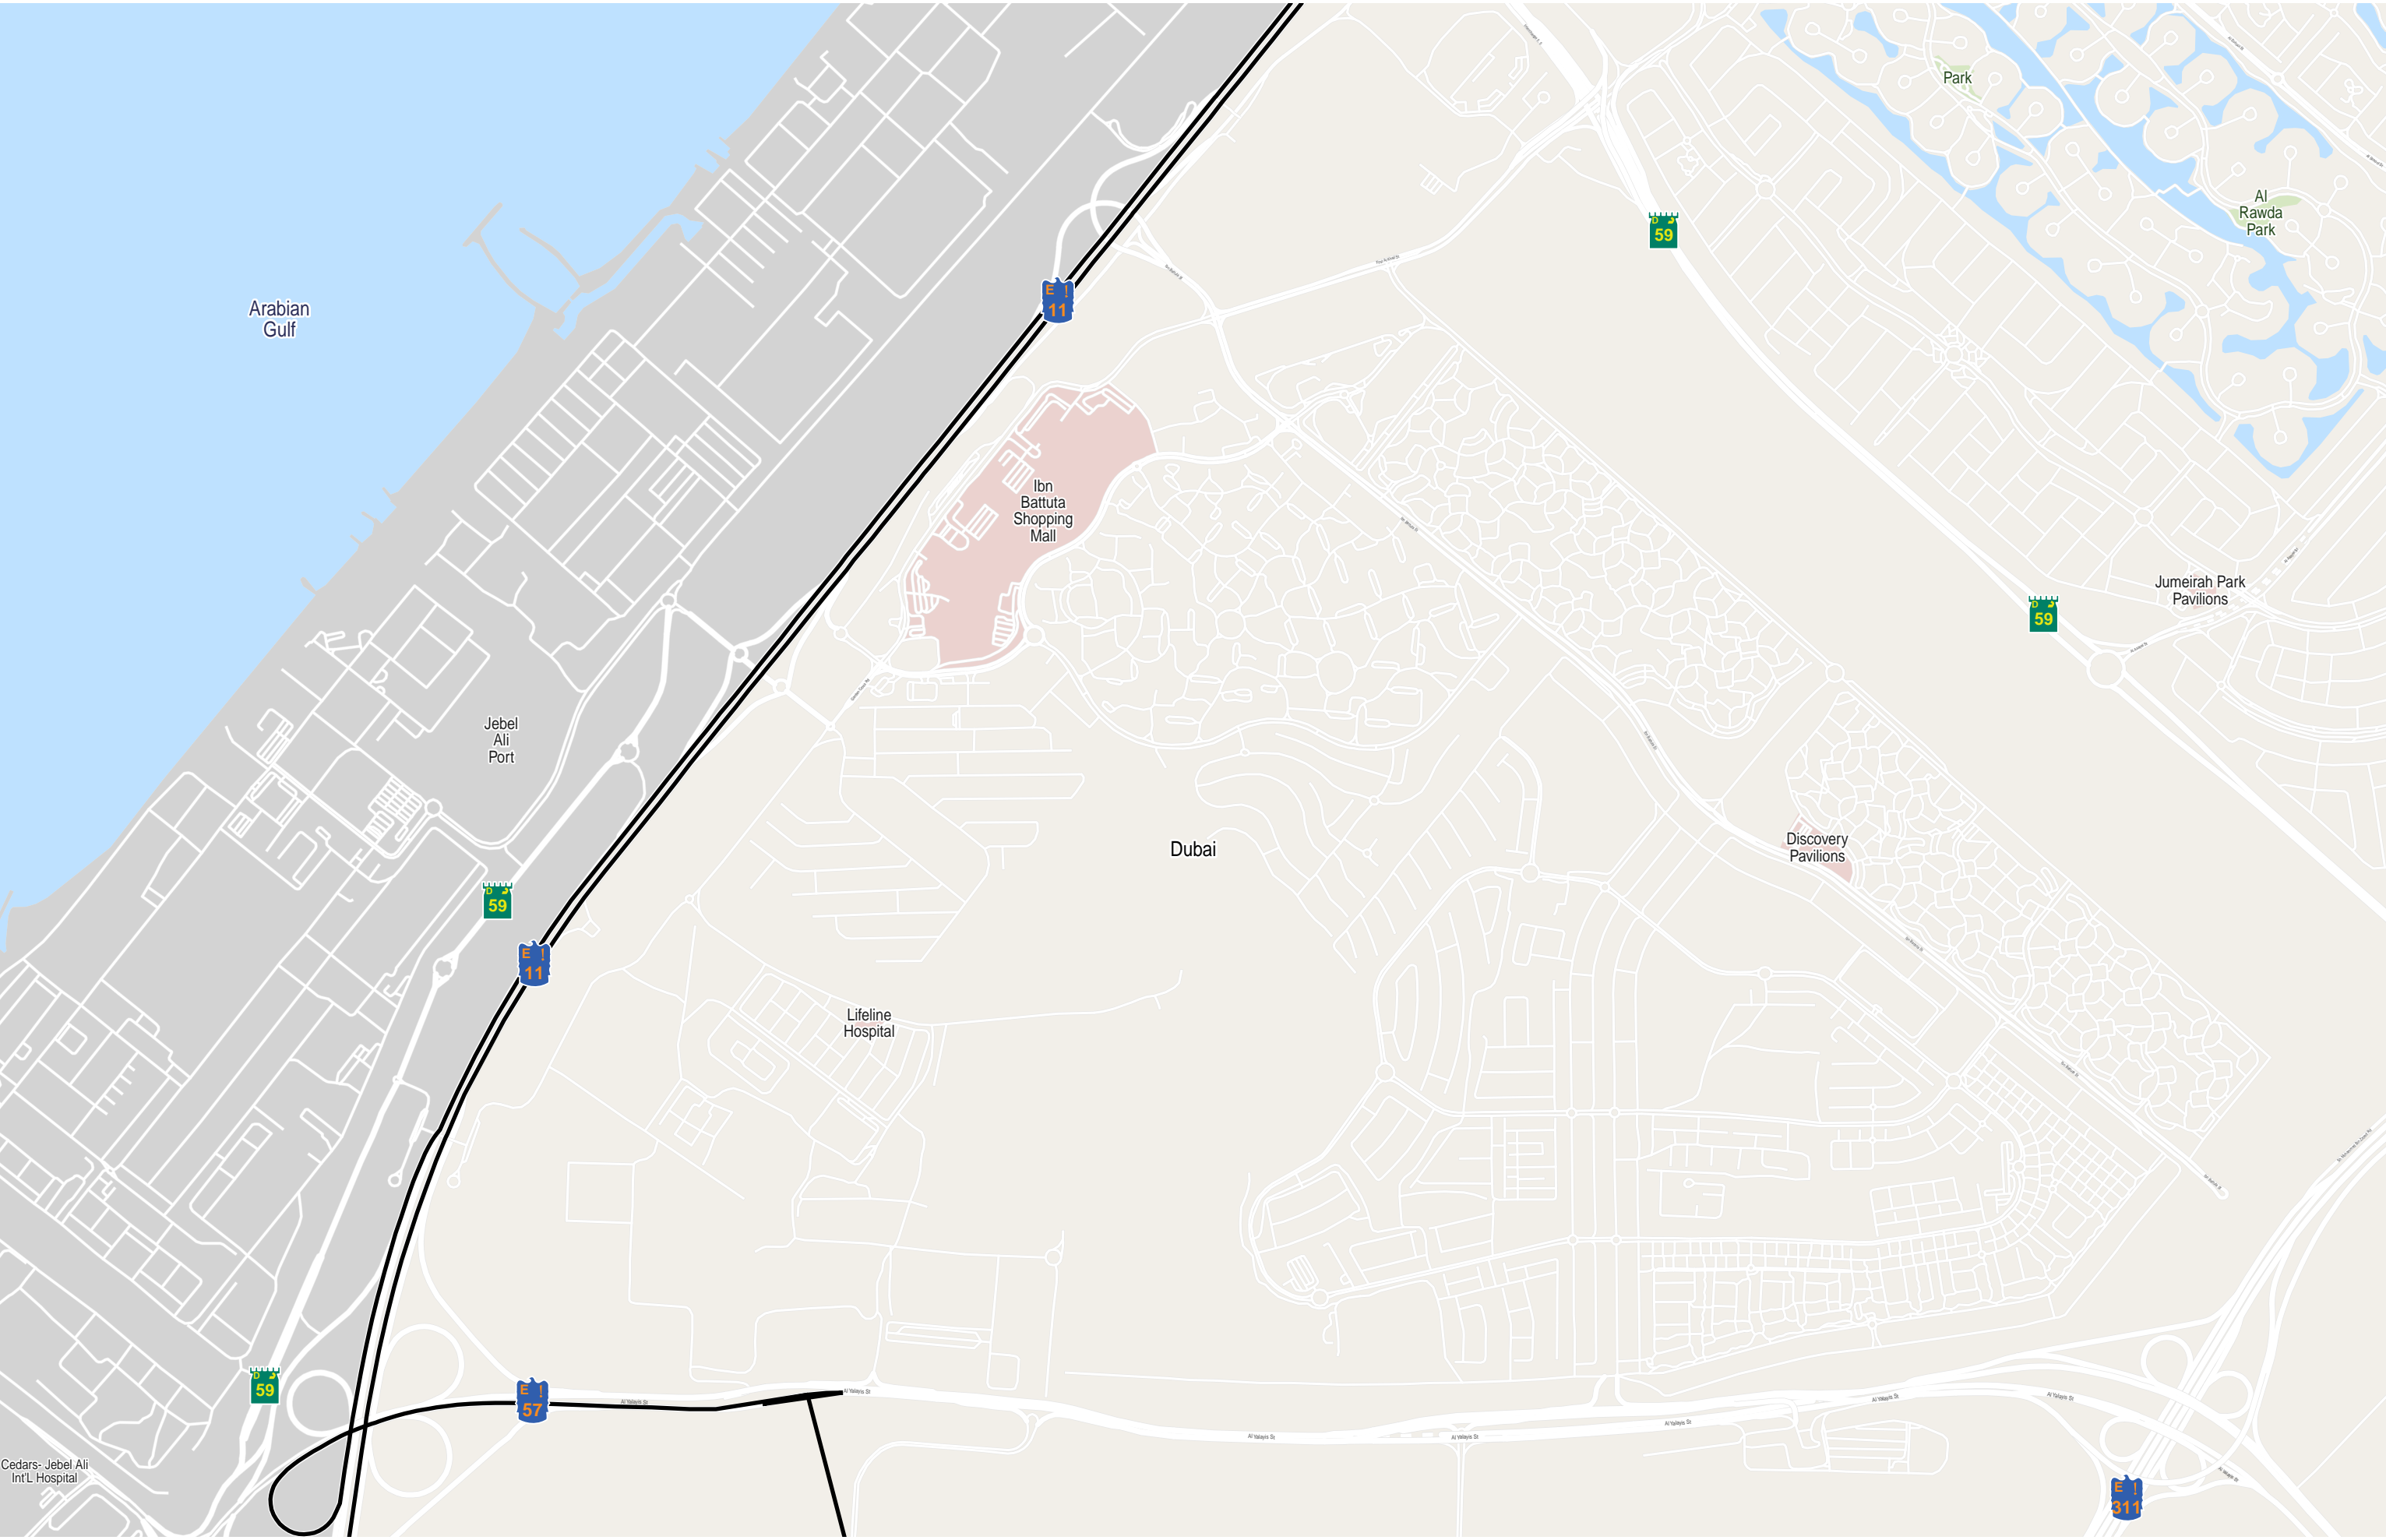

# Route 96: Al Quoz, Bus Station - Dubai Investment Park

# Route 96: Al Quoz, Bus Station - Dubai Investment Park

Route 96: Al Quoz, Bus Station - Dubai Investment Park

# Route 96: Al Quoz, Bus Station - Dubai Investment Park

Route 96: Al Quoz, Bus Station - Dubai Investment Park

1 km 2 km 3 km 4 km