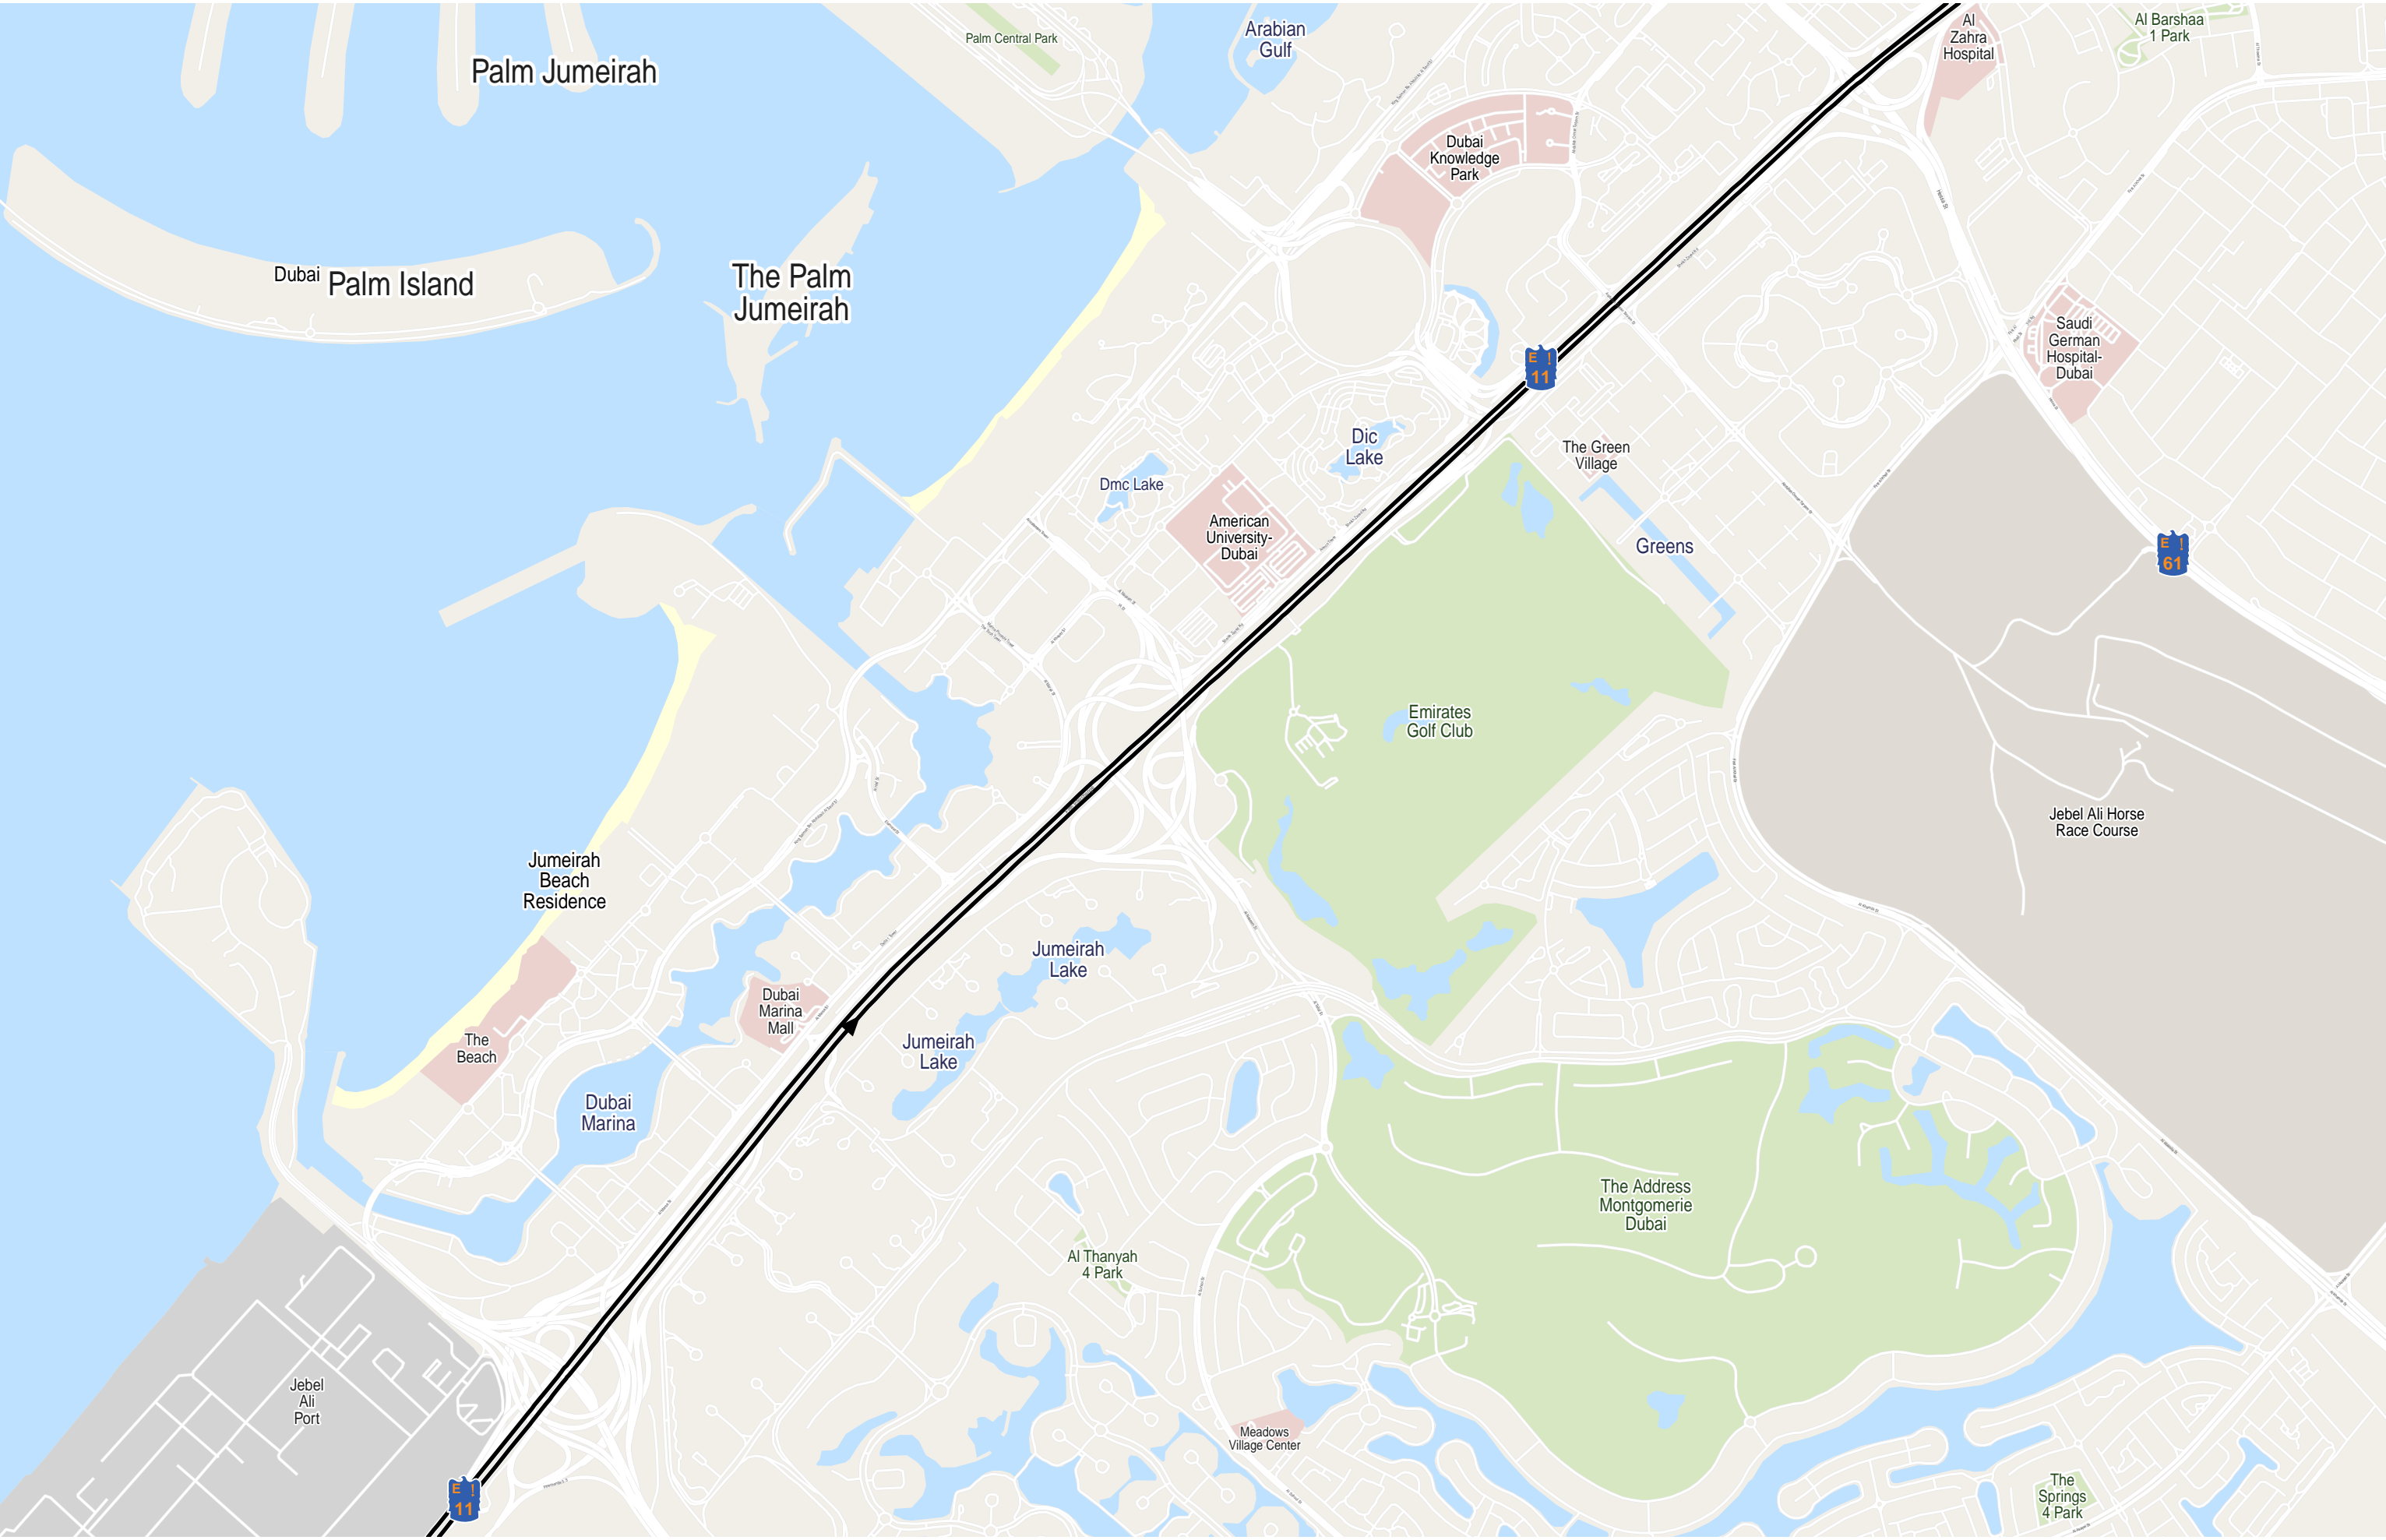

# Route 96: Al Quoz, Bus Station - Dubai Investment Park

# Route 96: Al Quoz, Bus Station - Dubai Investment Park

Route 96: Al Quoz, Bus Station - Dubai Investment Park

# Route 96: Al Quoz, Bus Station - Dubai Investment Park

Route 96: Al Quoz, Bus Station - Dubai Investment Park

1 km 2 km 3 km 4 km