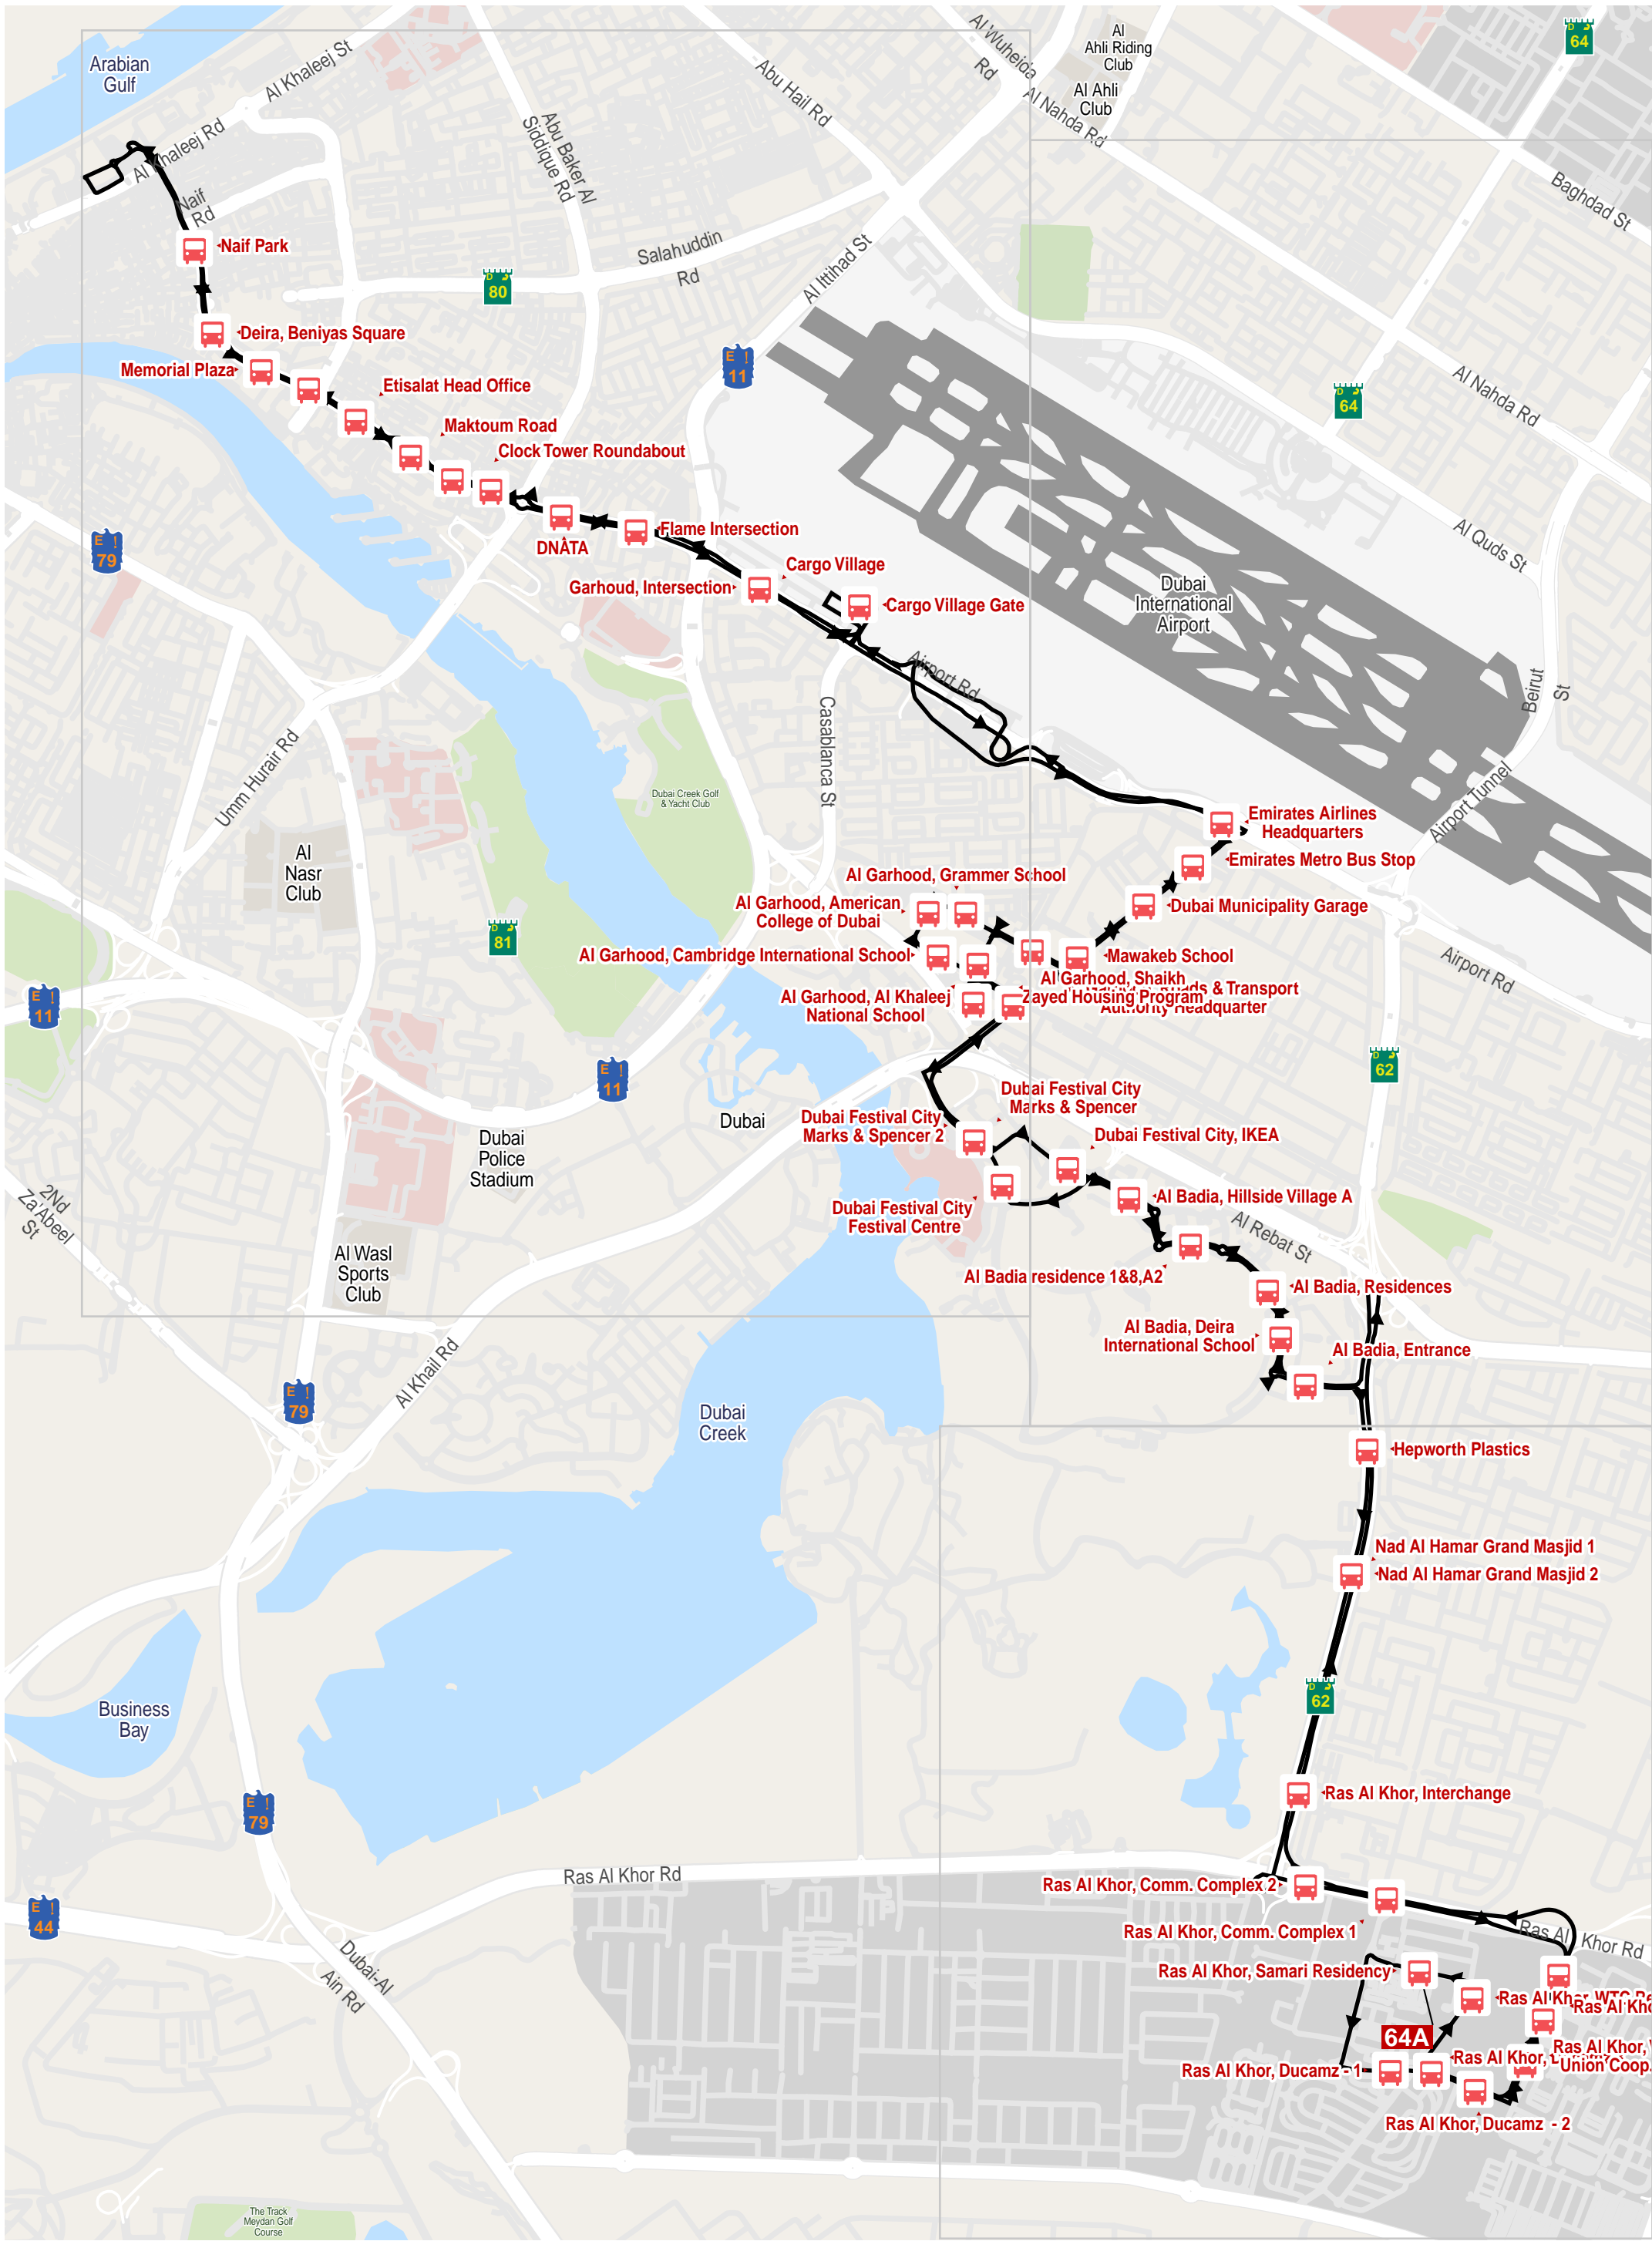

Route 64A: Gold Souq Bus Station - Ras Al Khor, Samari Residency

Route 64A: Gold Souq Bus Station - Ras Al Khor, Samari Residency

Route 64A: Gold Souq Bus Station - Ras Al Khor, Samari Residency

Route 64A: Gold Souq Bus Station - Ras Al Khor, Samari Residency