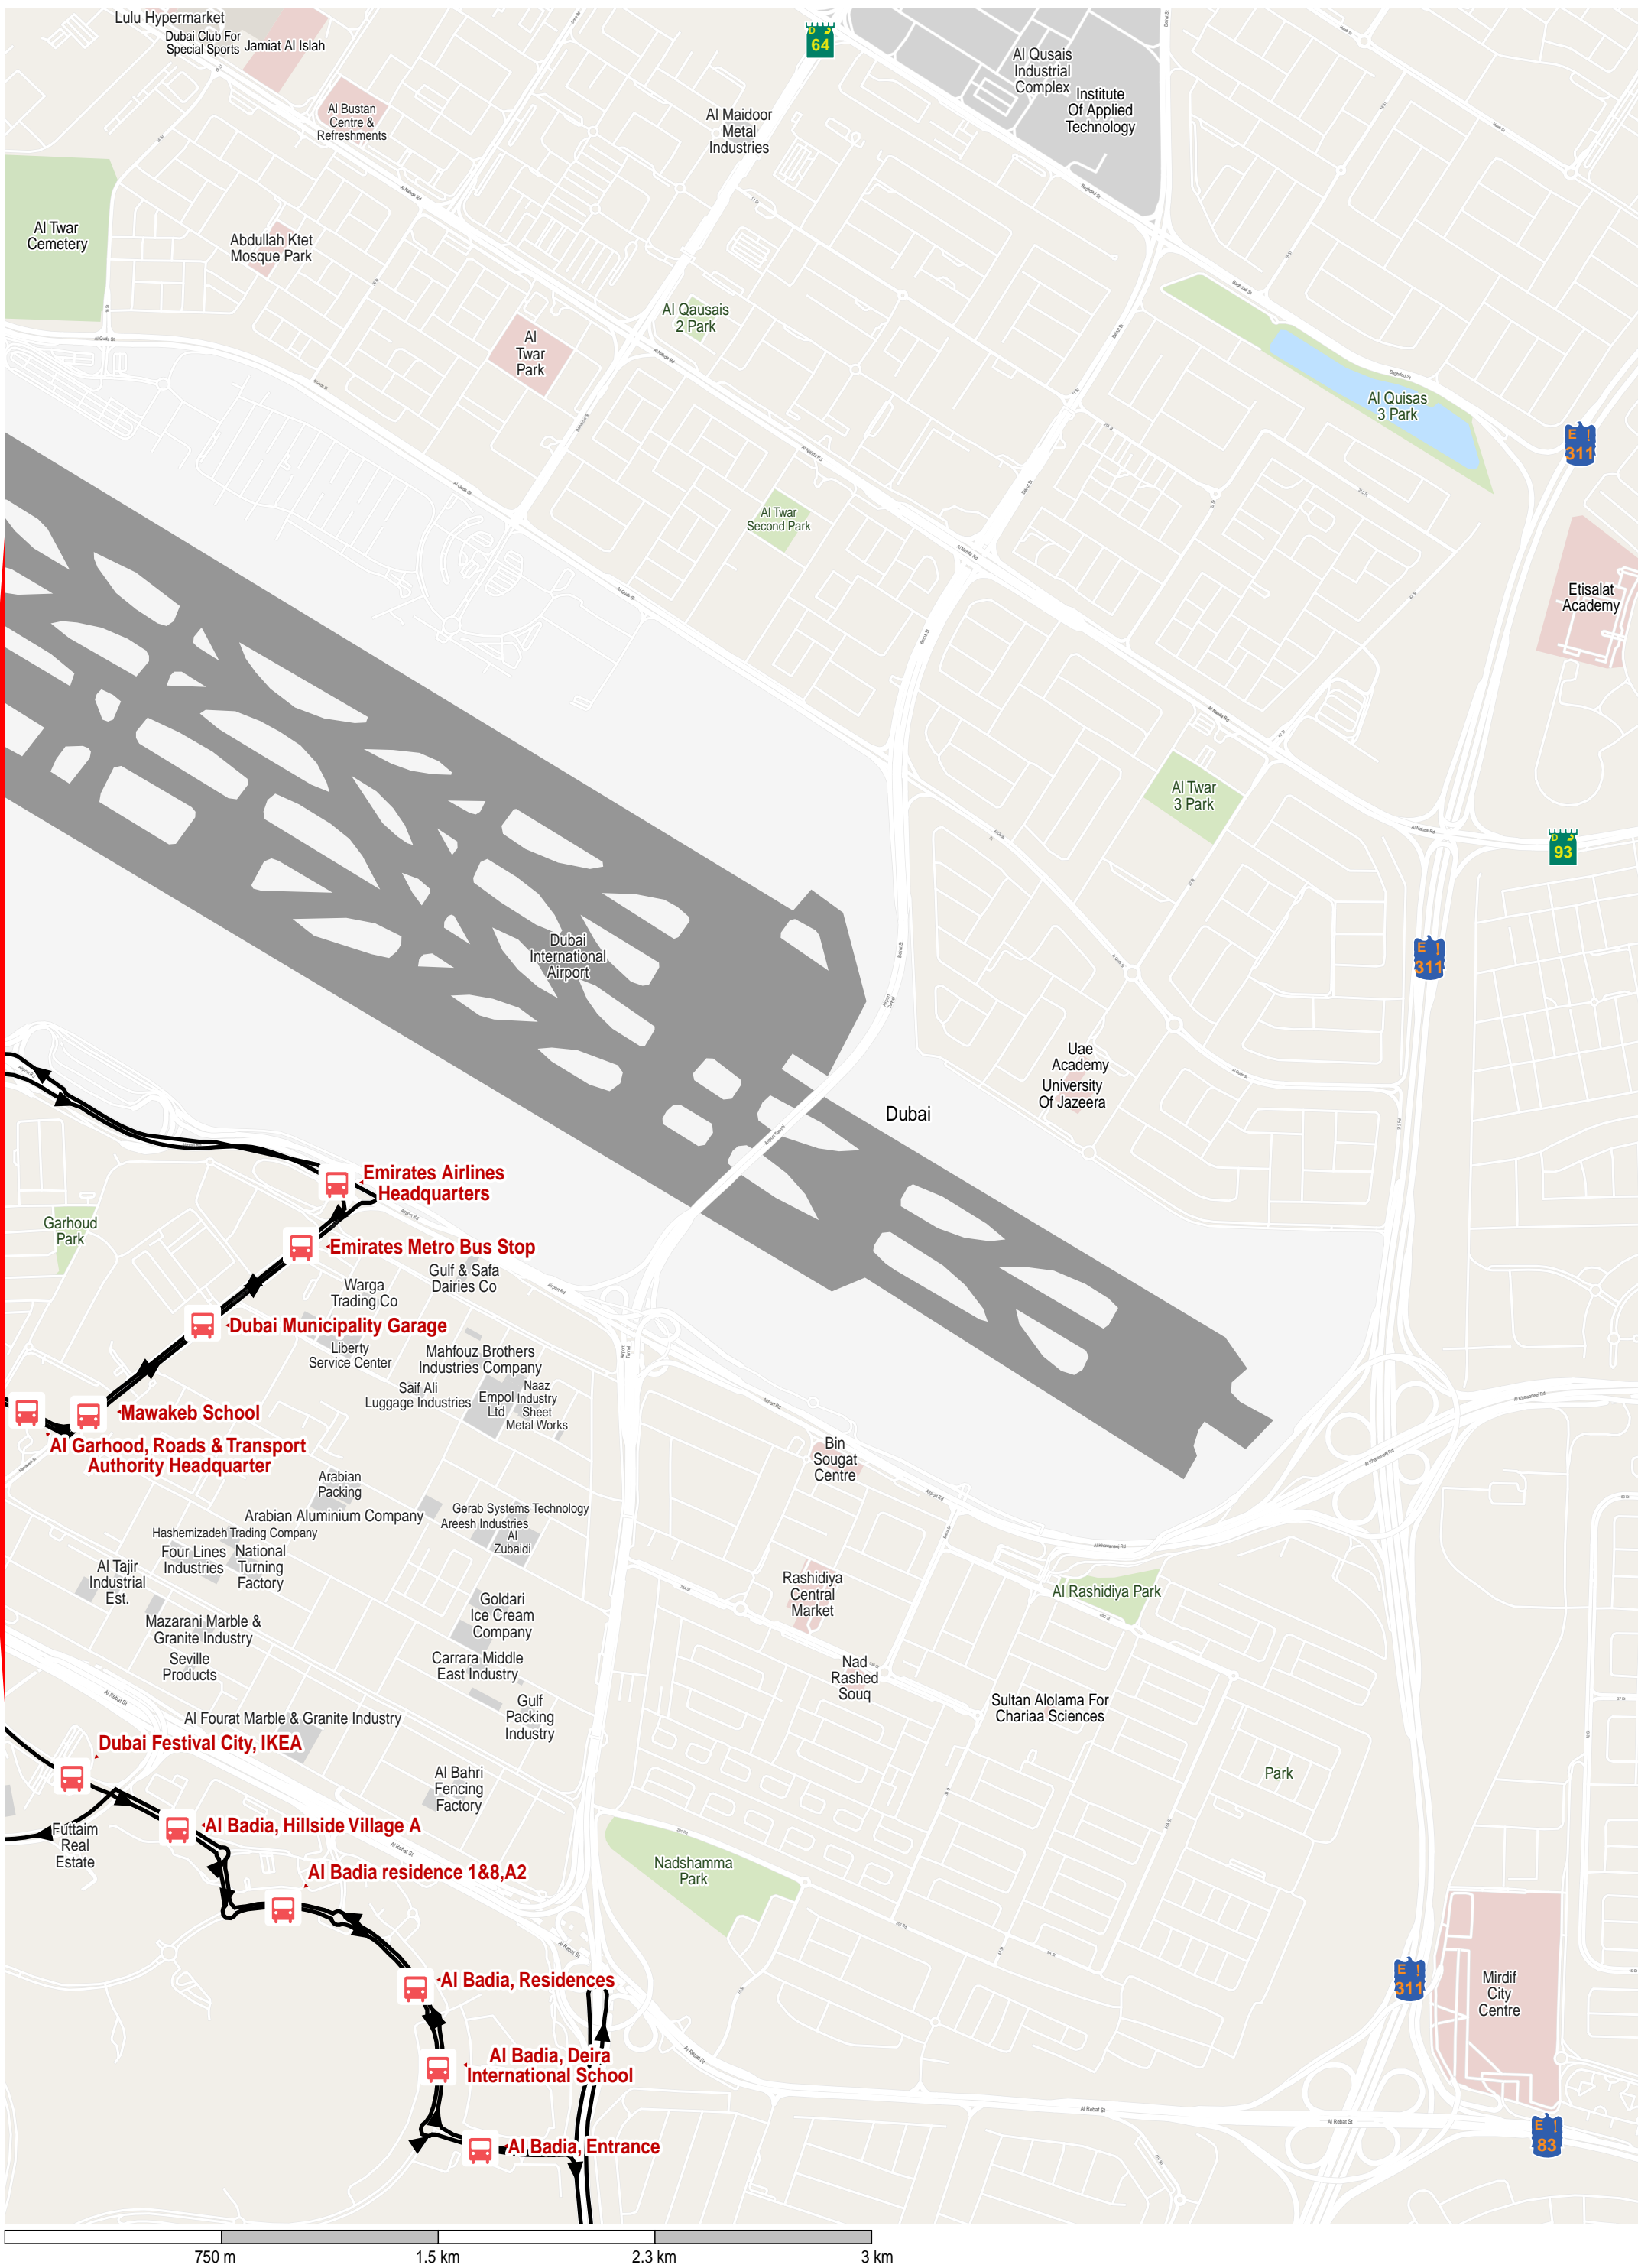

Route 64A: Gold Souq Bus Station - Ras Al Khor, Samari Residency

Route 64A: Gold Souq Bus Station - Ras Al Khor, Samari Residency

Route 64A: Gold Souq Bus Station - Ras Al Khor, Samari Residency

Route 64A: Gold Souq Bus Station - Ras Al Khor, Samari Residency