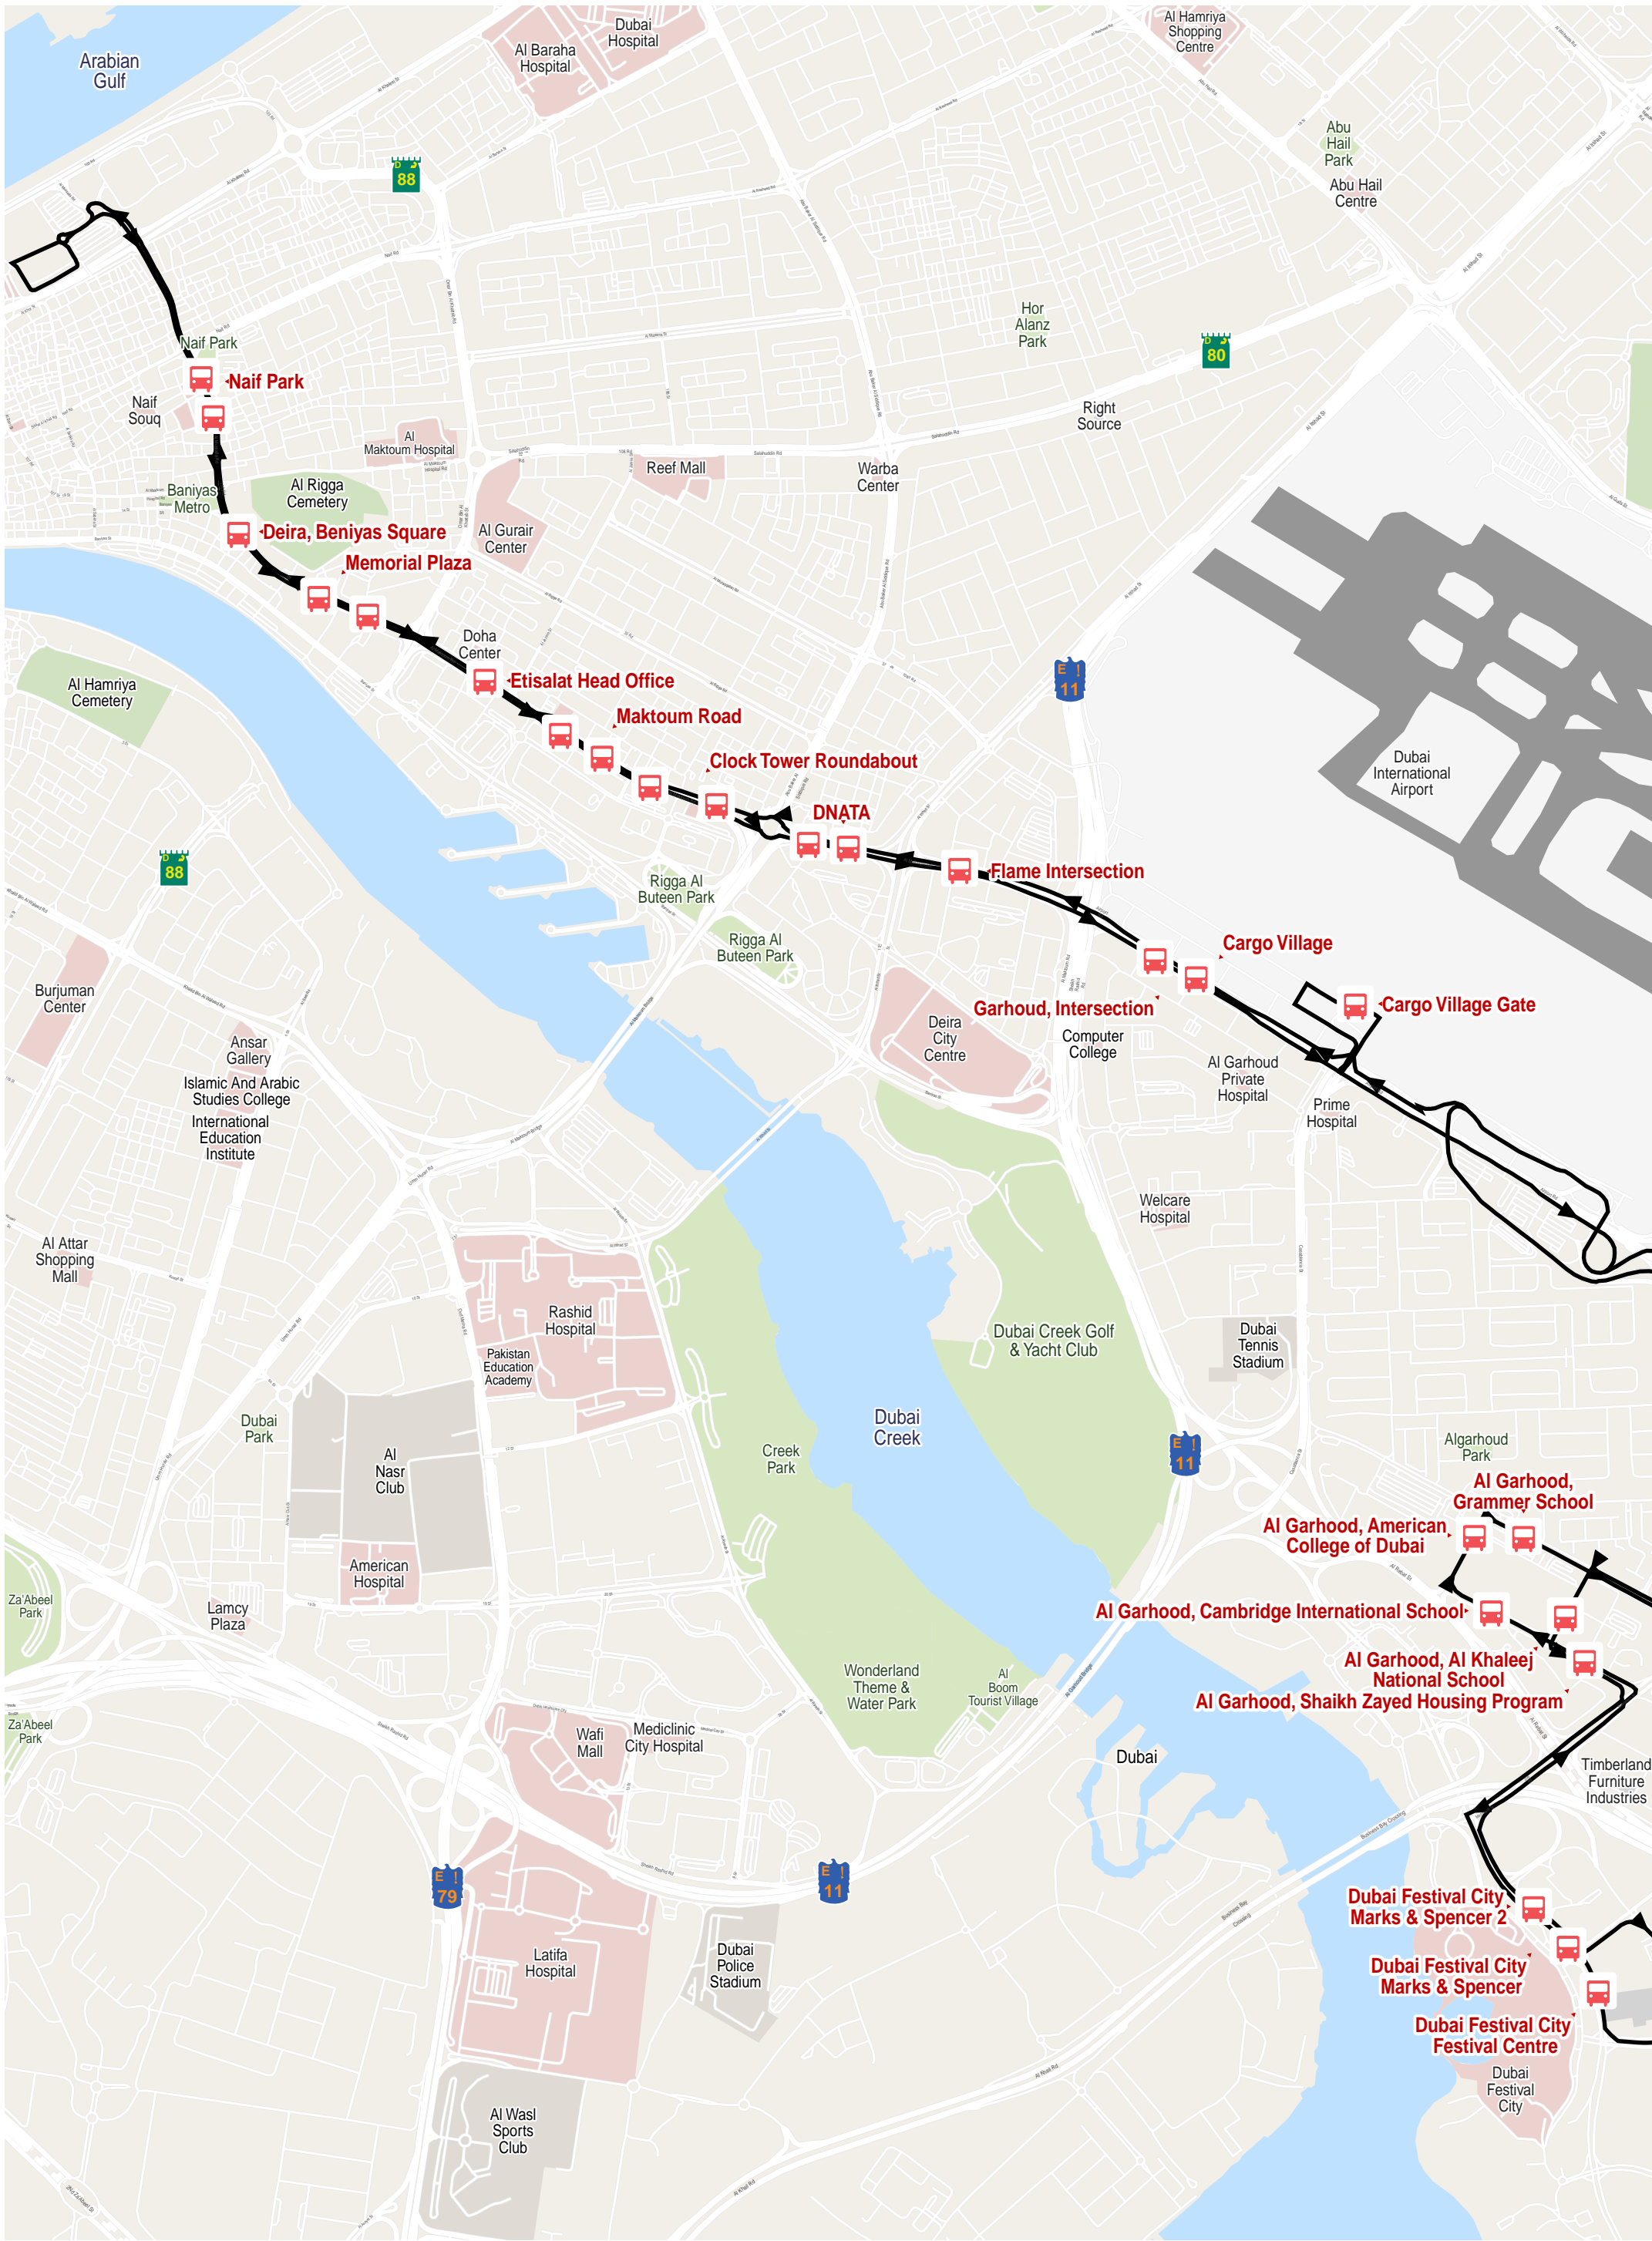

Route 64A: Gold Souq Bus Station - Ras Al Khor, Samari Residency

Route 64A: Gold Souq Bus Station - Ras Al Khor, Samari Residency

Route 64A: Gold Souq Bus Station - Ras Al Khor, Samari Residency

Route 64A: Gold Souq Bus Station - Ras Al Khor, Samari Residency