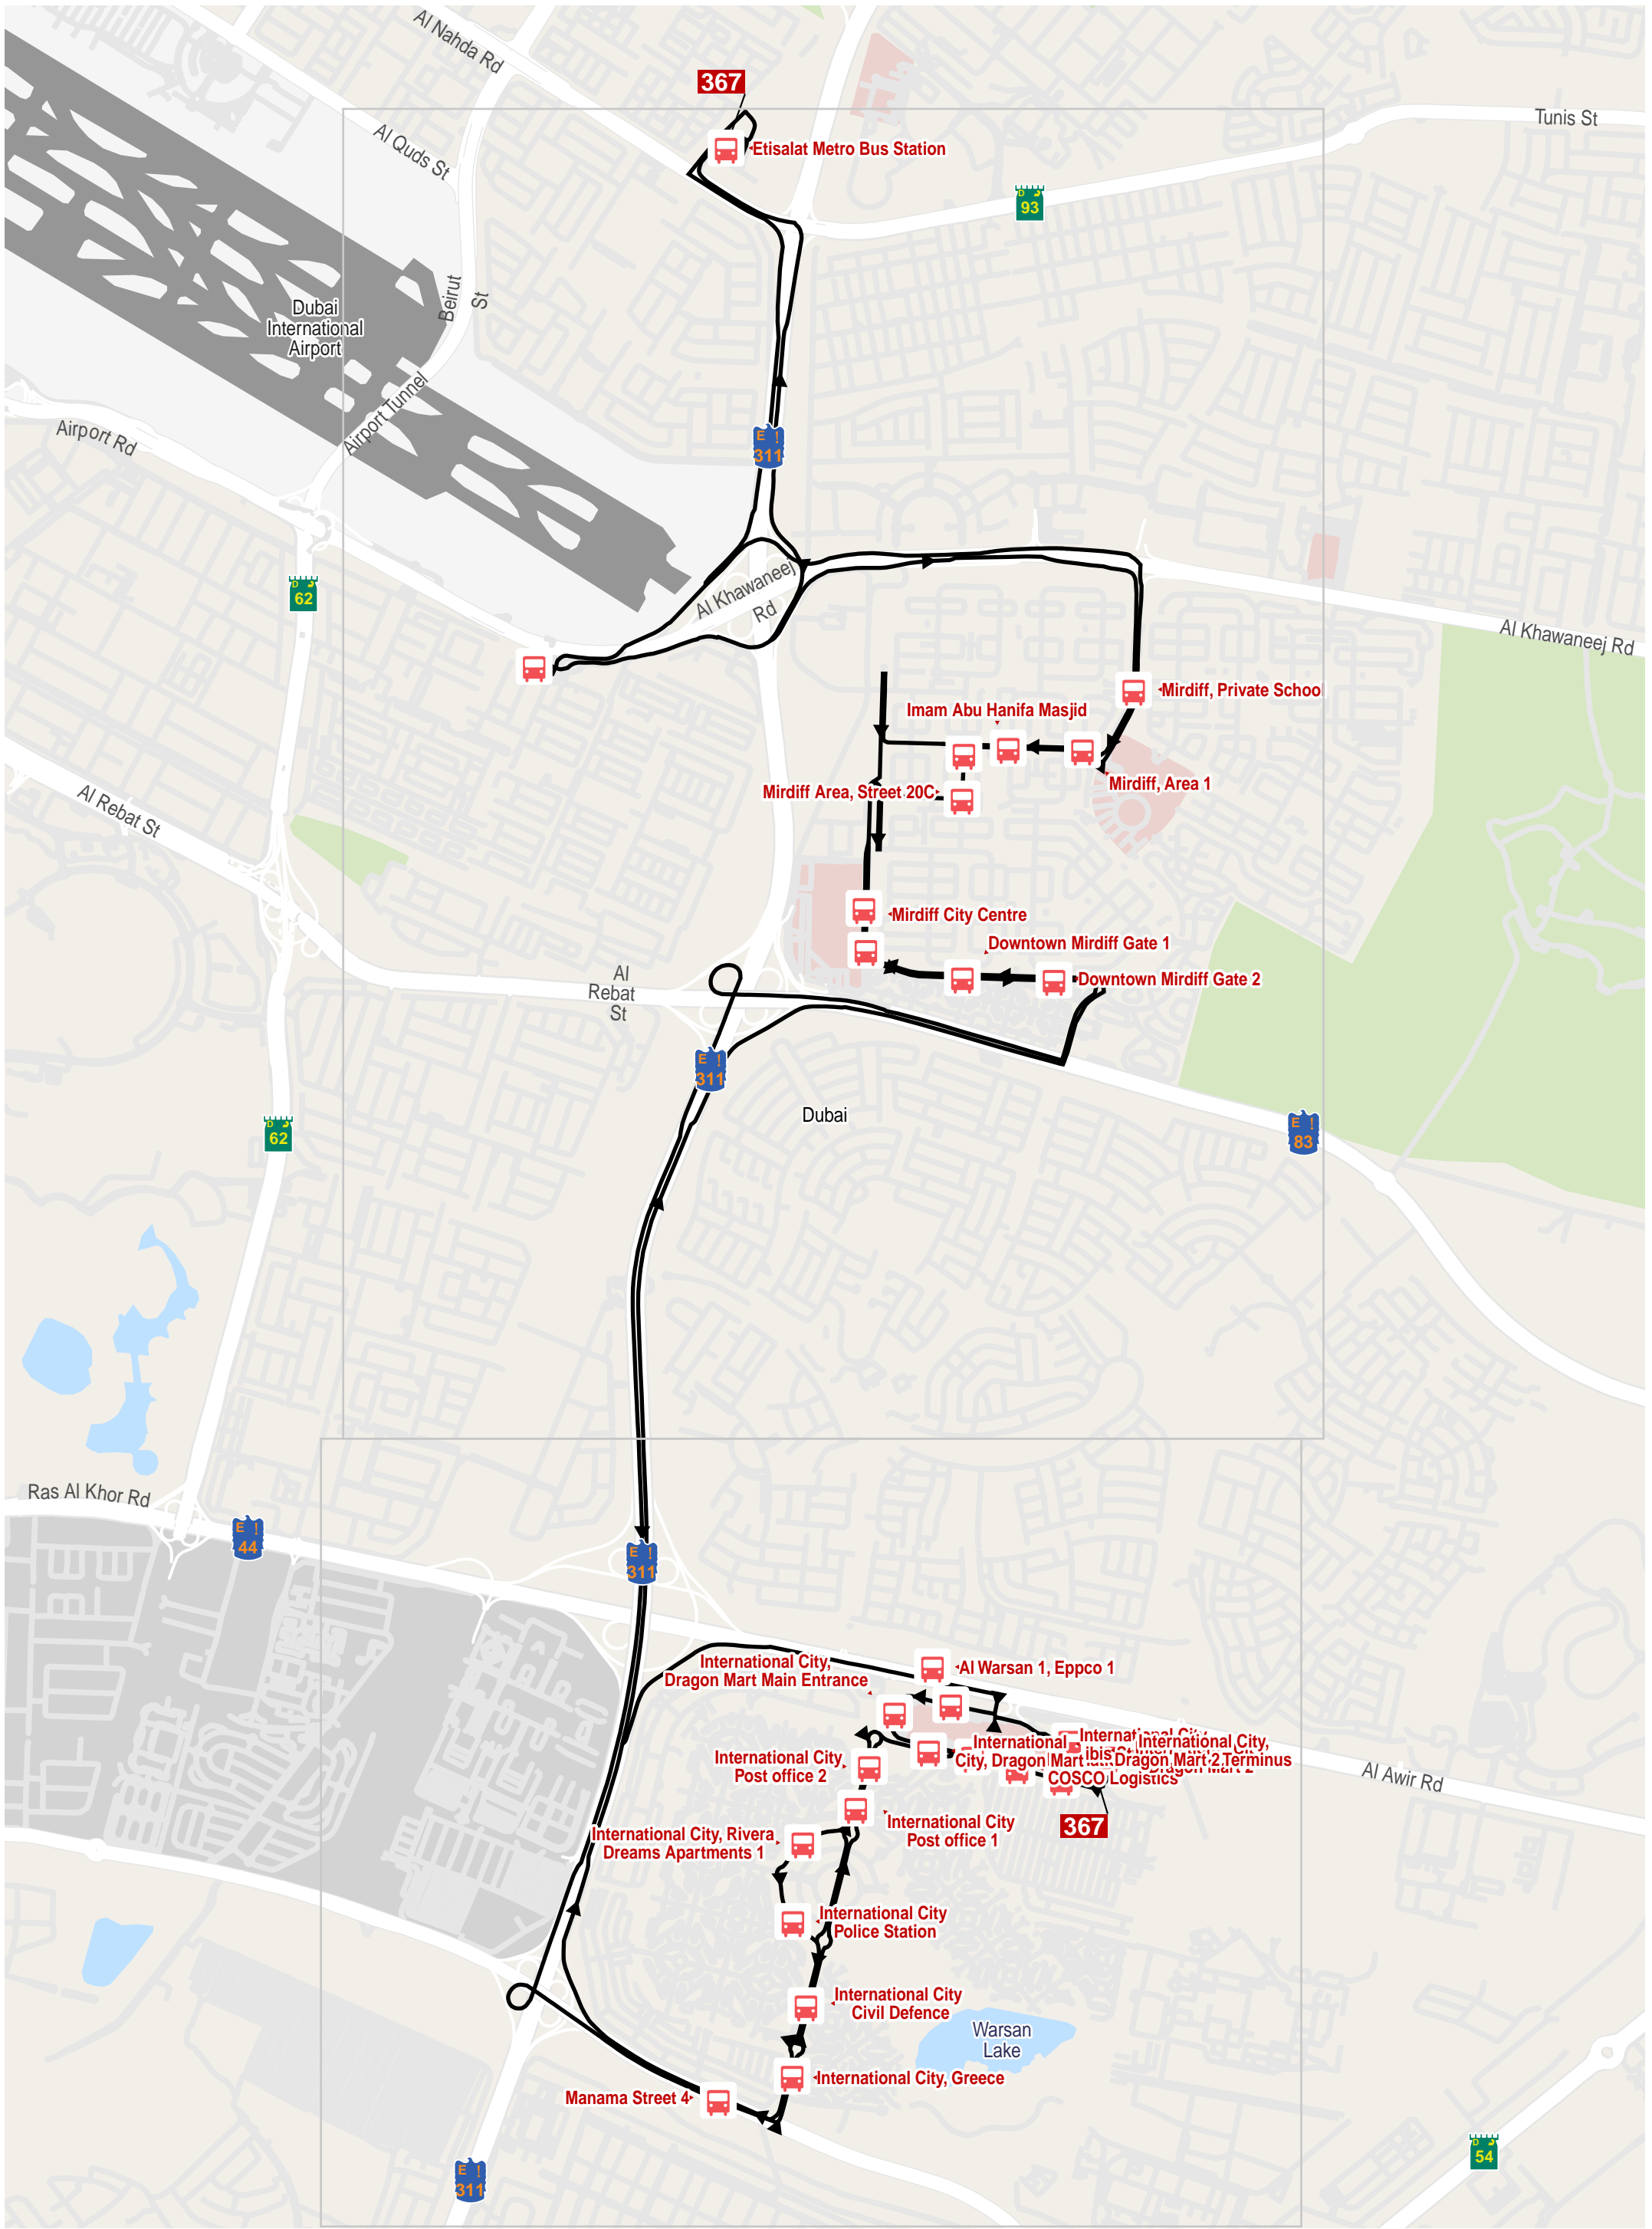

Route 367: Etisalat Metro Bus Station - International City, Dragon Mart 2 Terminus

1.5 km 3 km 4.5 km 6 km

Route 367: Etisalat Metro Bus Station - International City, Dragon Mart 2 Terminus

Route 367: Etisalat Metro Bus Station - International City, Dragon Mart 2 Terminus