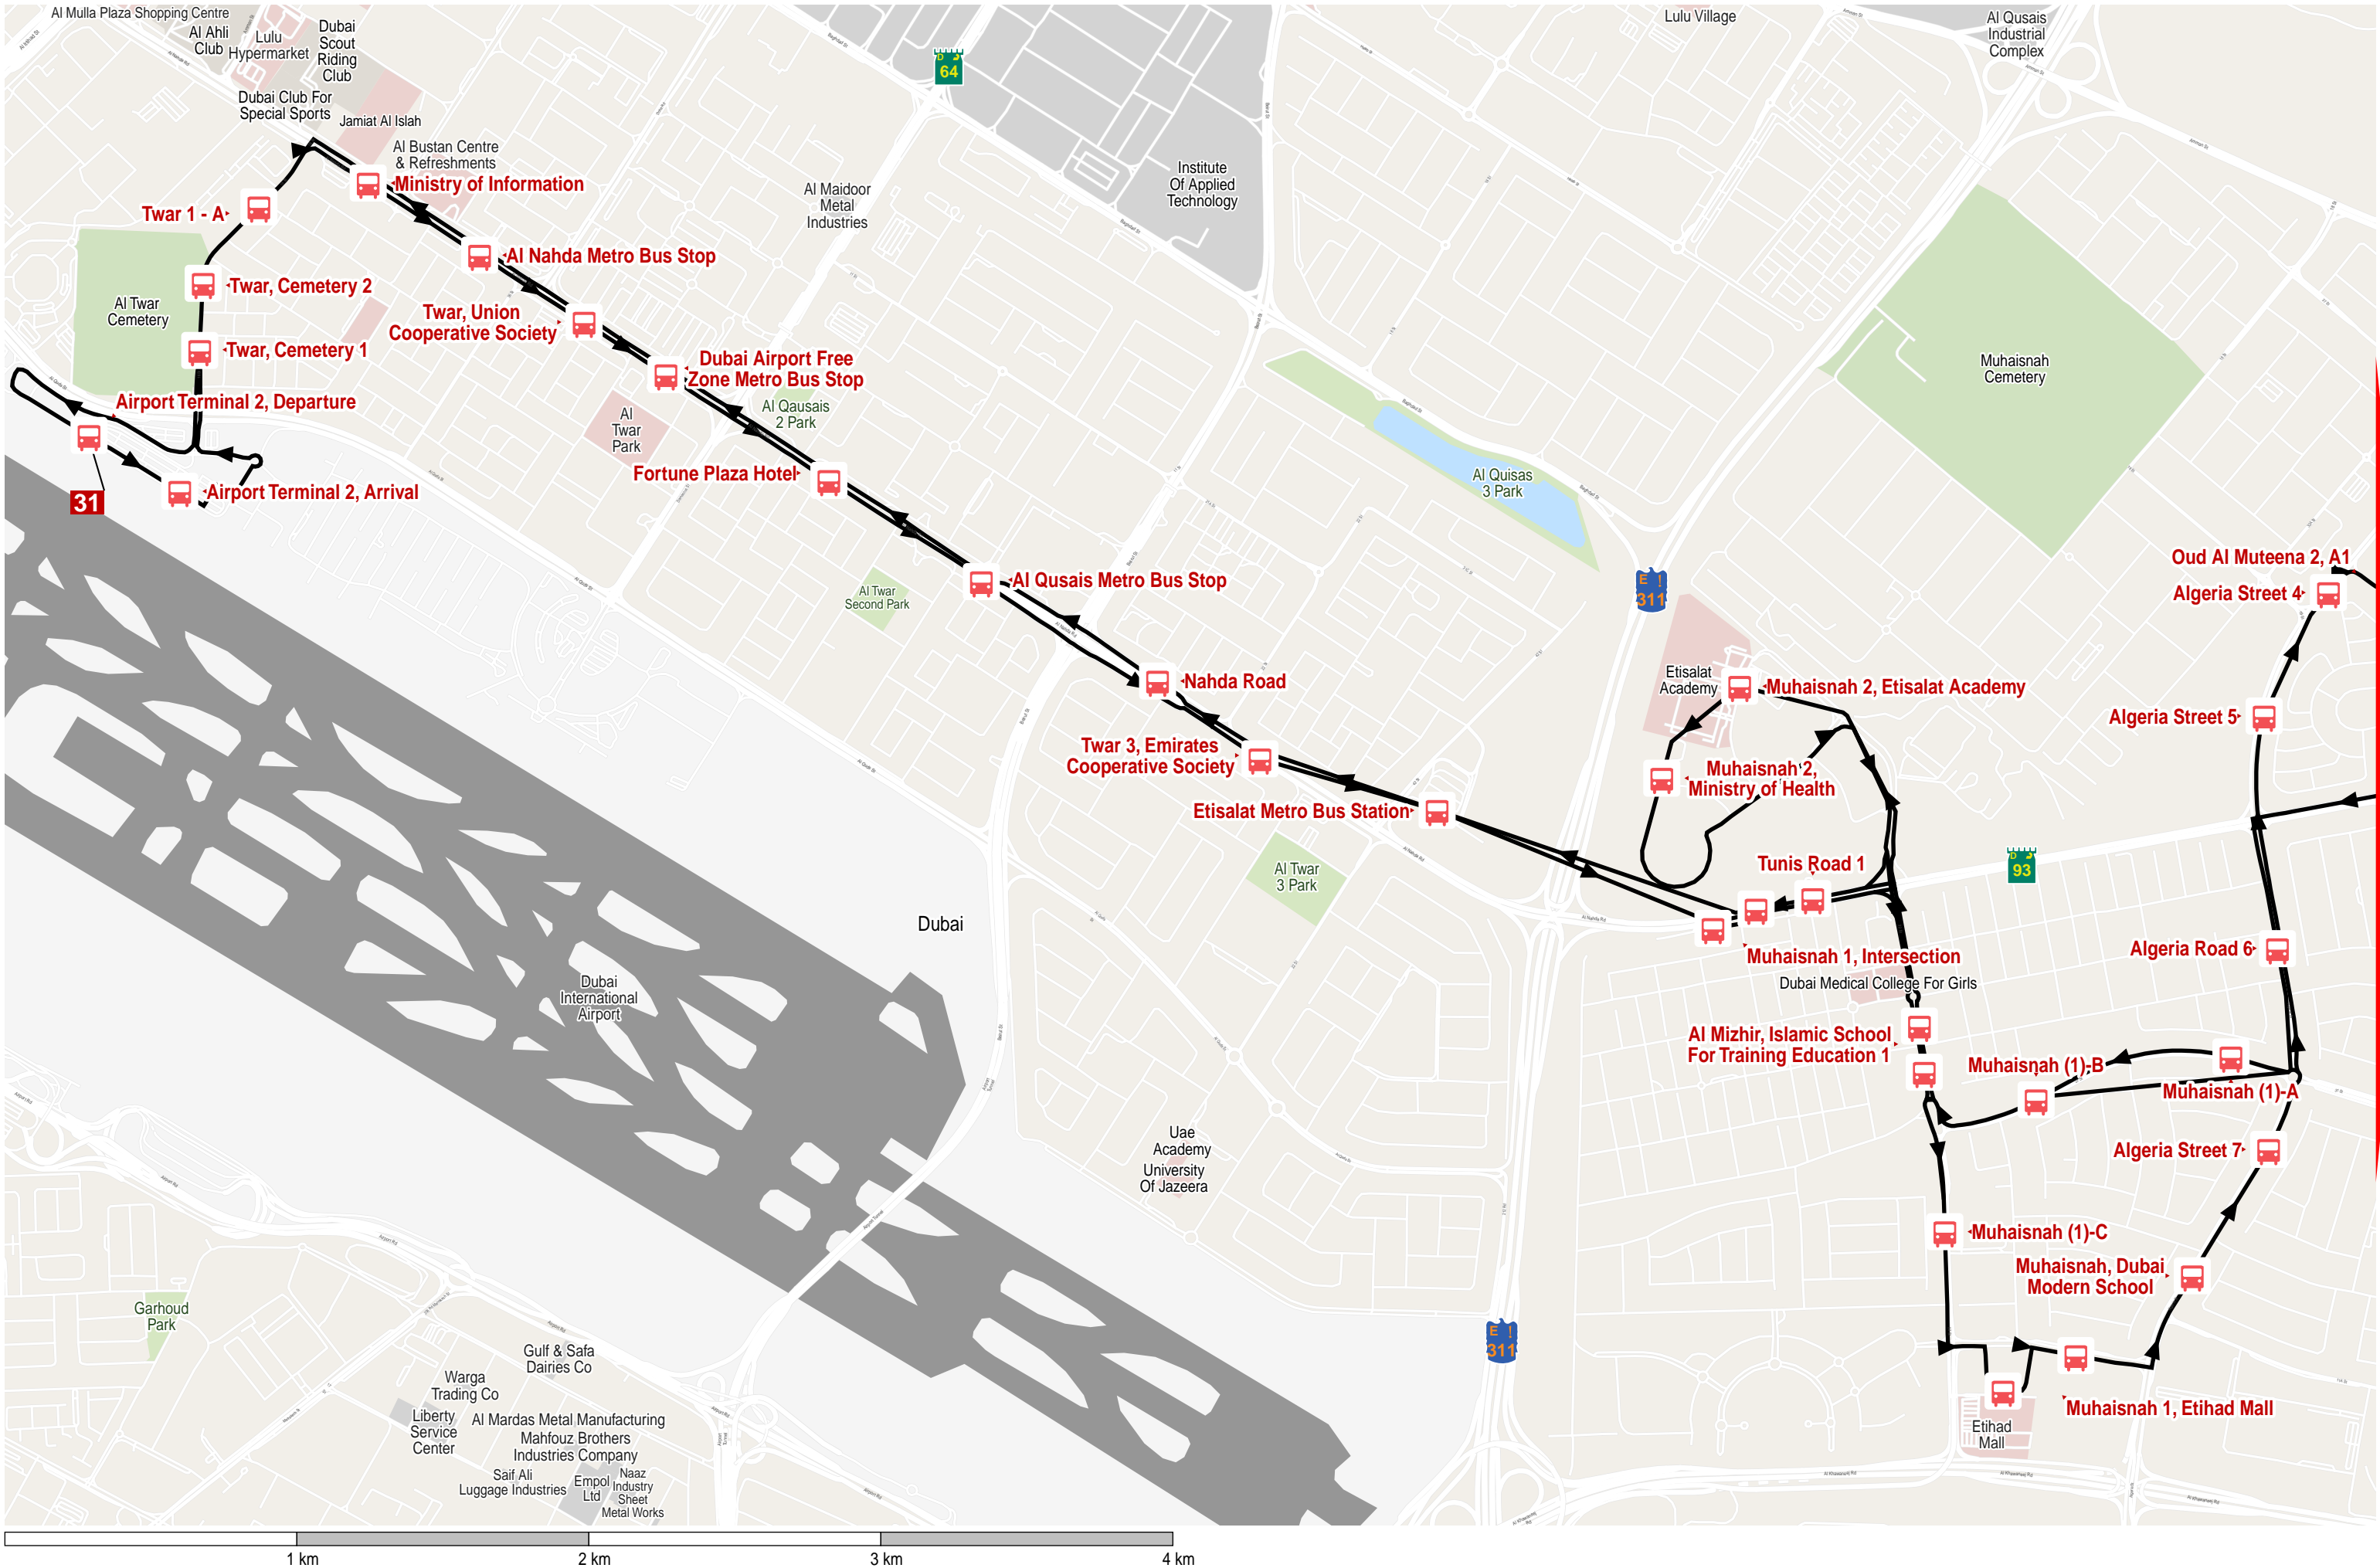

Route 31: Airport Terminal 2, Departure - Oud Al Mateena Roundabout

Route 31: Airport Terminal 2, Departure - Oud Al Mateena Roundabout

1 km 2 km 3 km 4 km