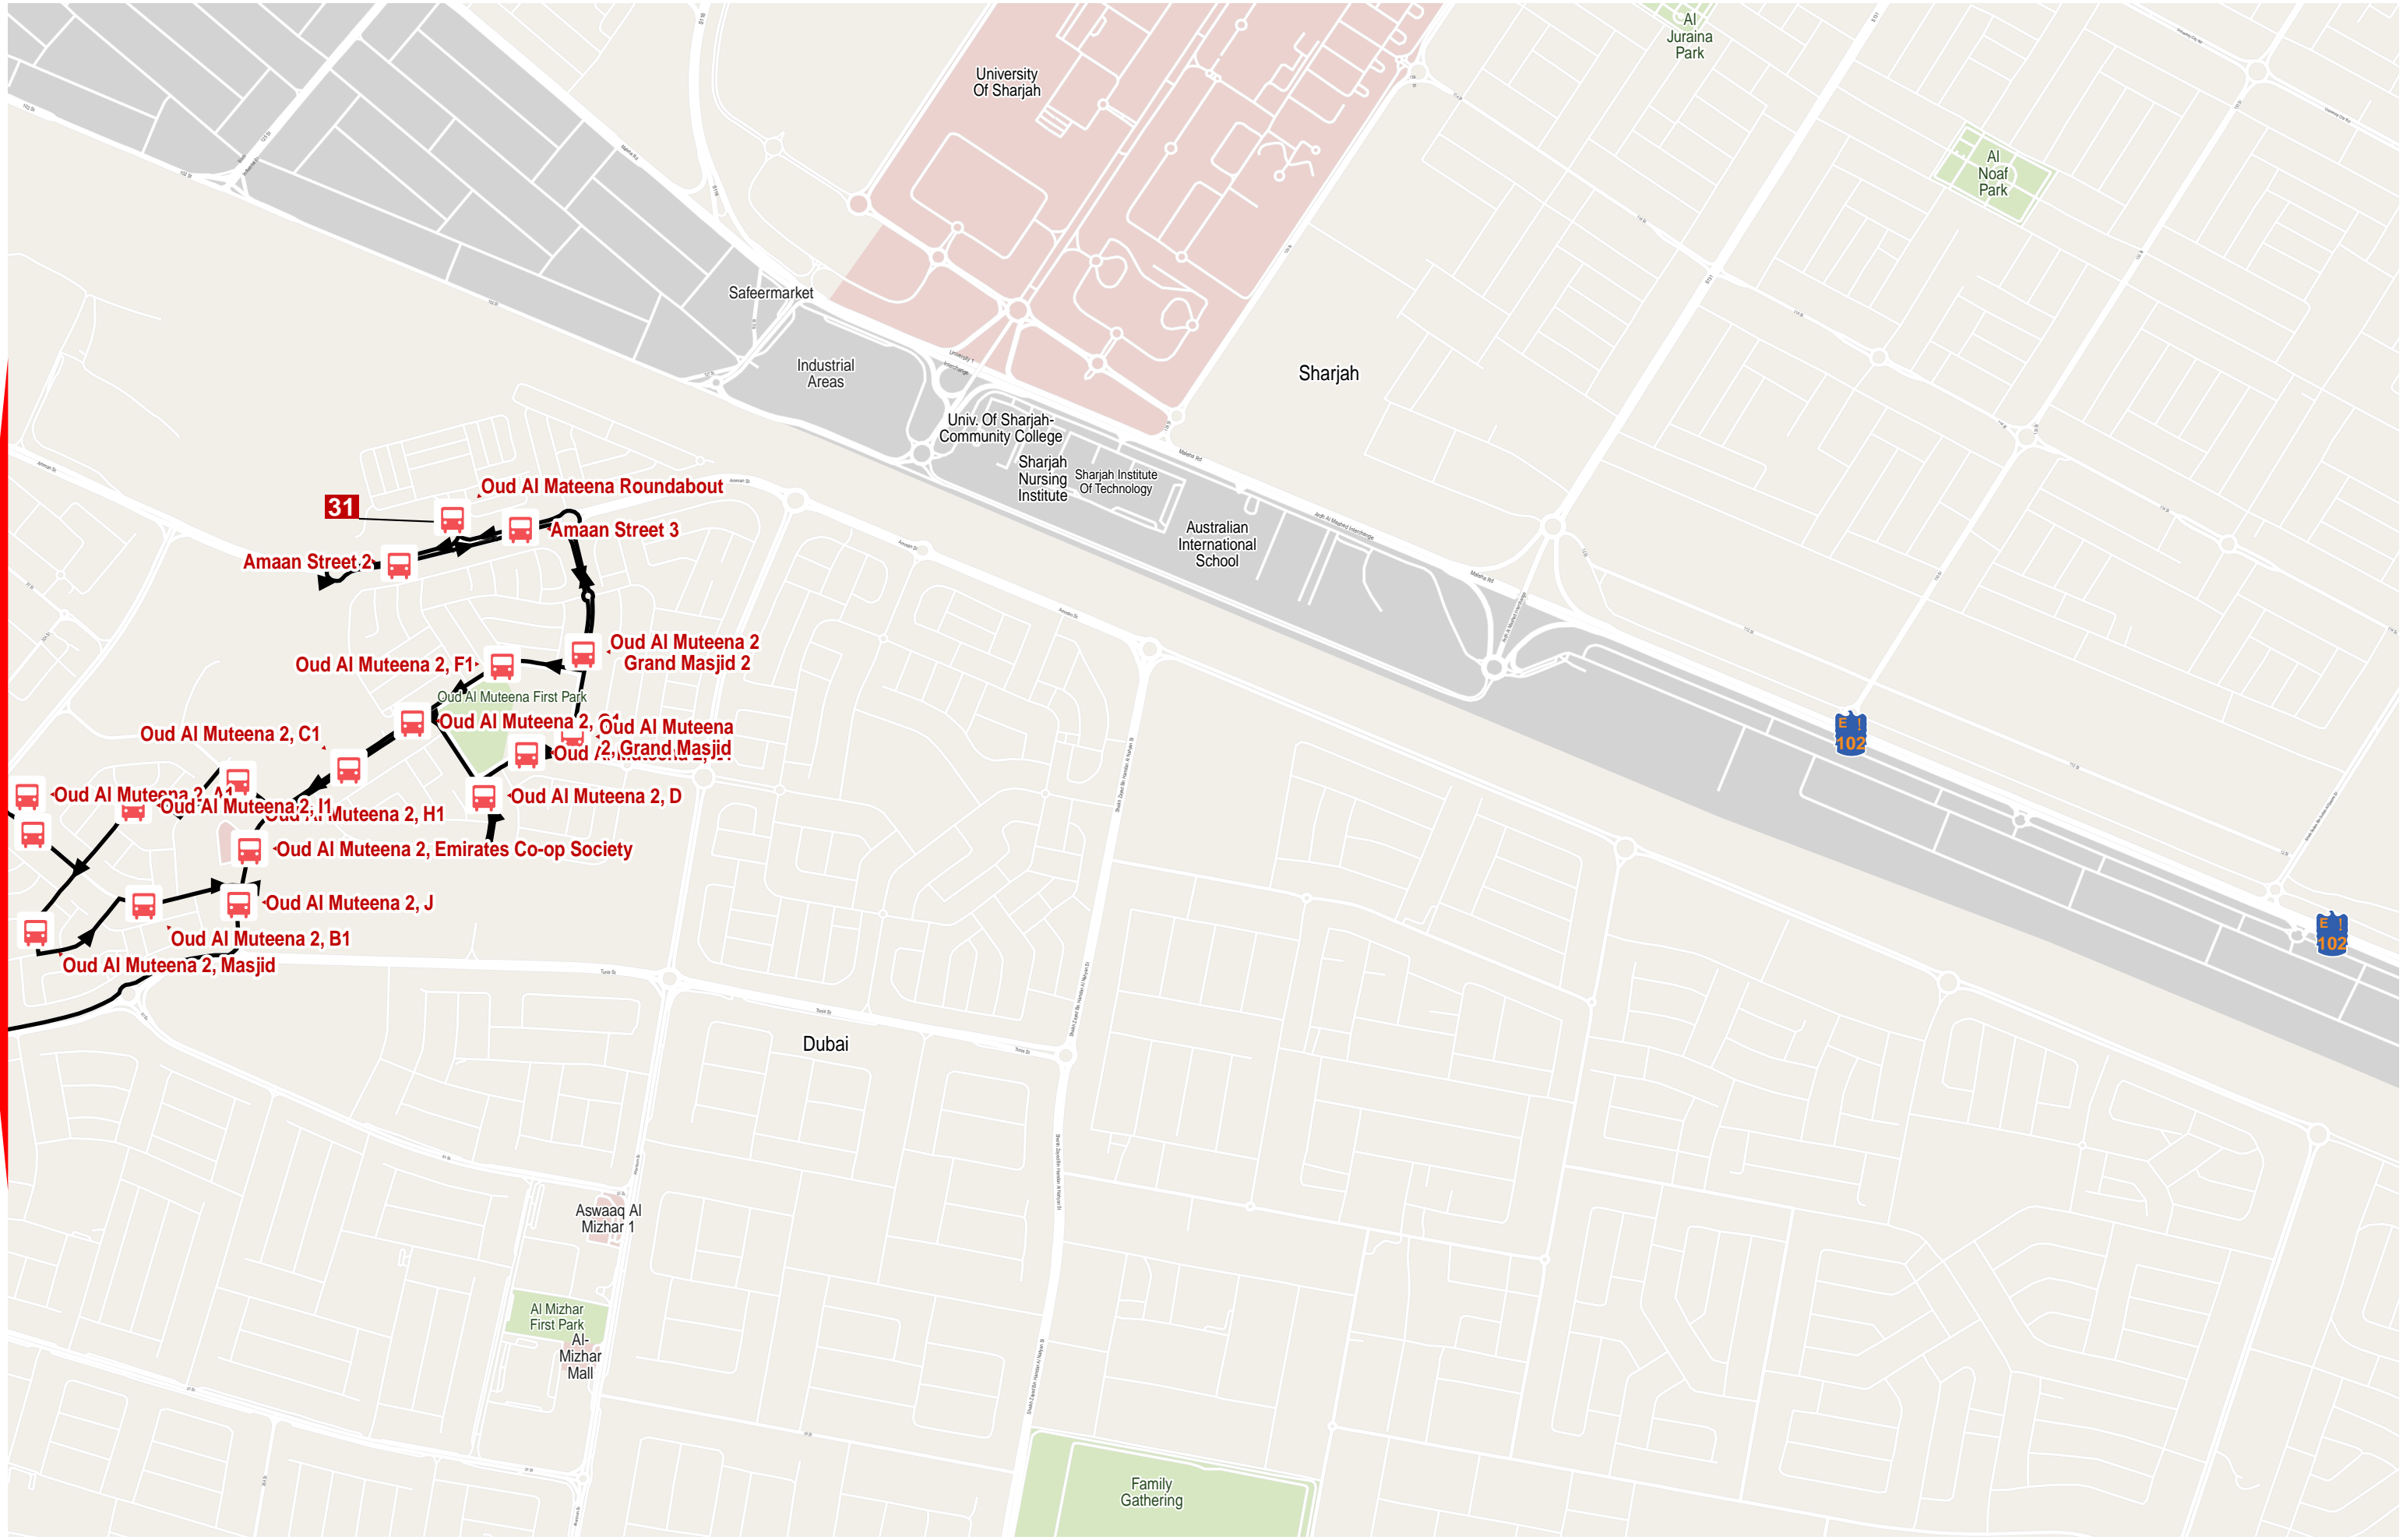

Route 31: Airport Terminal 2, Departure - Oud Al Mateena Roundabout

Route 31: Airport Terminal 2, Departure - Oud Al Mateena Roundabout

1 km 2 km 3 km 4 km